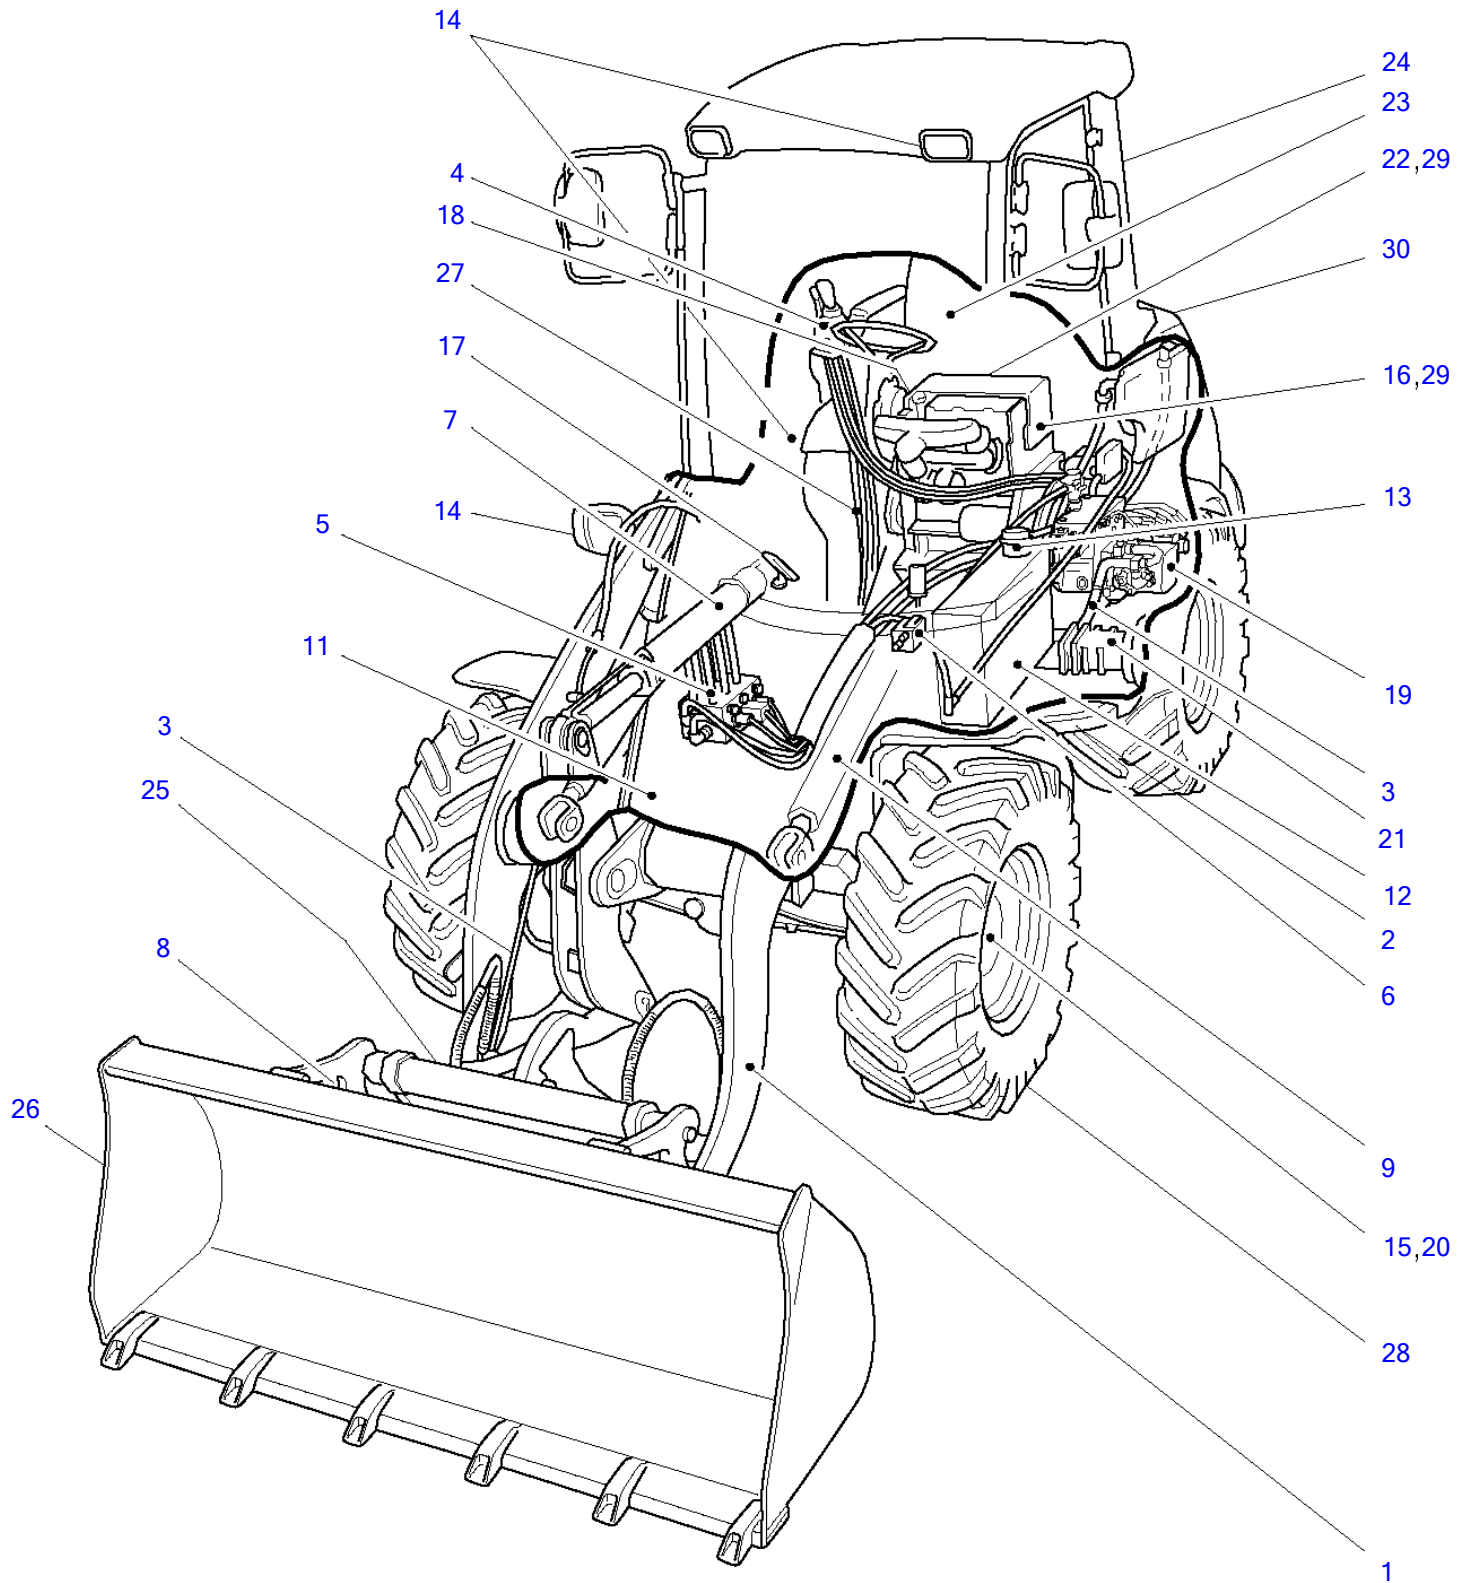

PARTS MANUAL

TW80

Serial No. E107240~

Book No. 8020870

WHEEL LOADER

TAKEUCHI

Index

Item	Part number	Description	main	Q'ty	Chan.	Serial No.	Serv.	Remarks
1	8006820	Lifting System						
2	8006801	Base						
3	8006825	Steering Hydraulics						
	8007006	Working Hydraulics						
	8010081	Return Hydraulics						
	8017517	Driving Hydraulics						
	8018585	Hydraulic Lift System						
	8016623	Hydraulic Quick Release						
4	8018579	Servo Control Compl						
	8007923	Server Contr Bracket						
	8011331	Valve Compl						
5	8018506	Directional Valve						
6	8005560	Brake Throllte Valve						
7	8018297	Working Cylinder						
9	8018295	Lifting Cylinder						
11	3931751	Steering Cylinder						
12	8006825	Hydraulic Tank Compl						
13	8009636	Return Filter Compl						
14	8008690	Electric System						
	8008388	Electric System (Cabin)						
	8008597	Printed Circuit Compl						
	8009633	Working Headlights Compl						
15	8018547	Drive Set						
16	8006826	Diesel Engine Compl						
	8008274	Exhaust System						
17	8005490	Inching Actuator						
18	3944347	Air Filter System						
19	8017516	Oil Pressure Pump Compl						
	8016961	Oil Pressure Pump 12V						
	8016961	Oil Pressure Pump 12V sec 2						
	8016962	Oil Motor 12V						
20	8006764	Front Axle						
	8009258	Axle Pipe						
21	8006765	Rear Axle						
	8009546	Axle Pipe						
	8000892	Brake Disk						
	2902754	Rear Axle Multiple Disk Brake						
22	8008536	Fuel Supply System						
23	8008016	Driver's Seat						
	8008626	Seat Lower Part Compl						
24	8003354	Cabin						
	8003297	Cabin Door Left						
	8003340	Lining						
	8004889	Wiper System						
	3930421	Steering Column Compl						
25	8007008	Hyd Quick Release Eq						
26	3705791	Pallet Fork Compl						
27	8003053	Engine Heating						
28	8016611	Decals and Accessories						
	8016645	Protective Hoses						
30	8006828	Covering						
	8016810	Engine Hood Compl						
	8008759	Exterior Covering						
99	8018988	Maintenance Filter Kits						