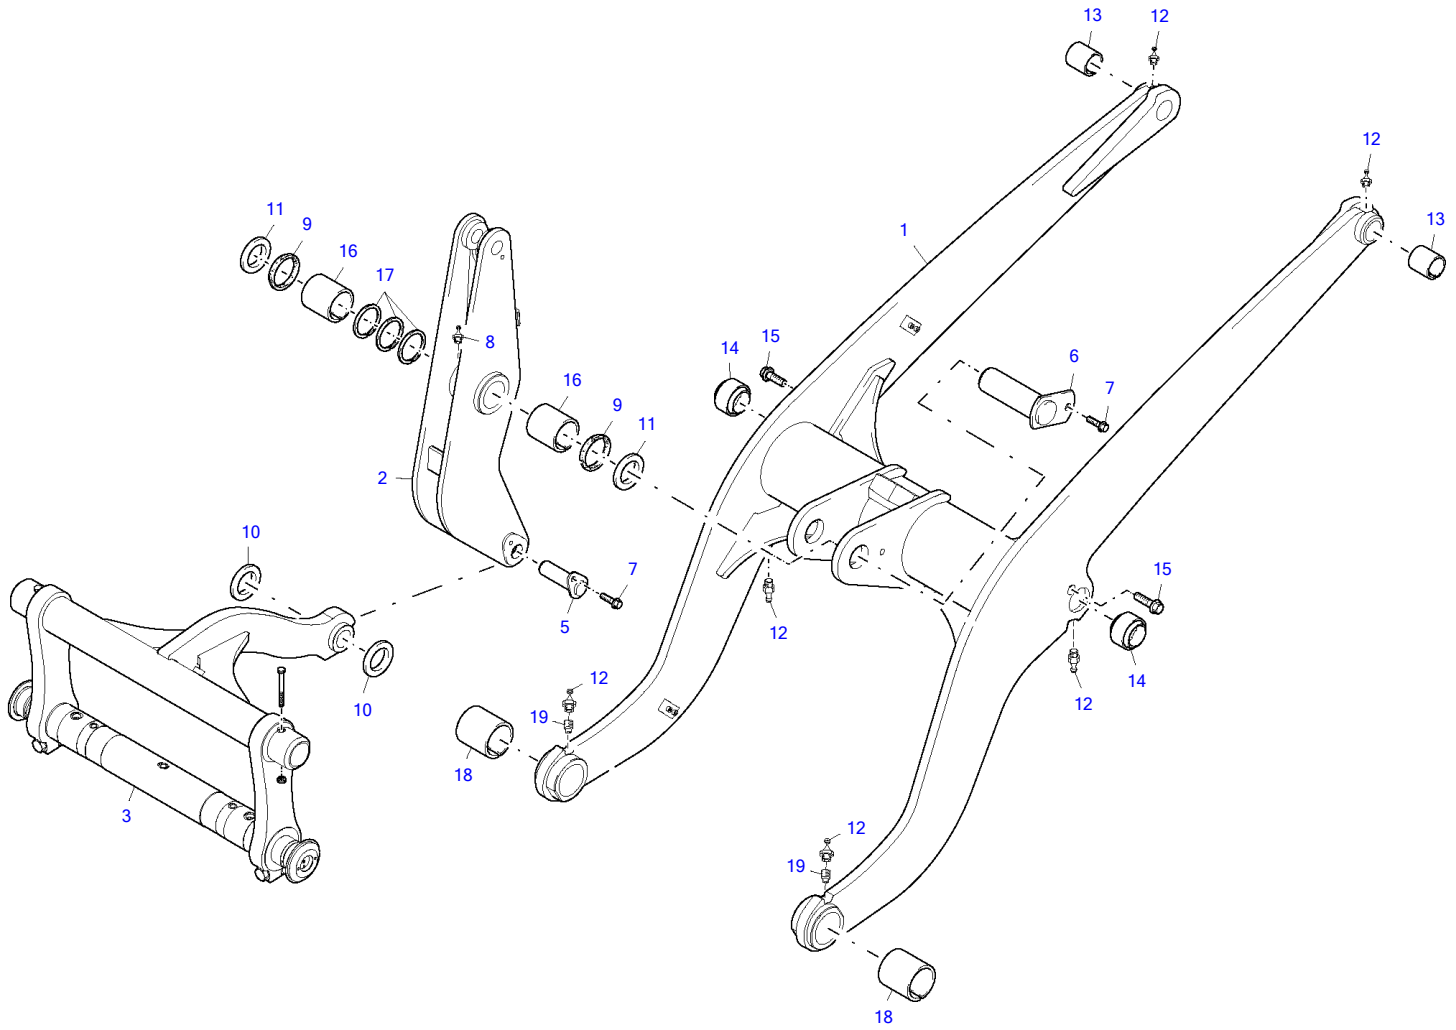

Item	Part number	Description	Lifting System			Remarks
			Q'ty	Chan.	Serial No.	
	8006820	Lifting System				
1	8006381	Boom Compl	1			
2	8007002	Shift Lever Compl	1			
3	8007008	Hyd Quick Release Eq	1			
5	2911255	Pin Compl	1			
6	3933753	Pin Compl	1			
7	1782905	Serrated Hex Head Screw	1			
8	0300569	Grease Nipple	1			
9	0809472	Wiper Seal	2			
10	8004668	Disk 1.0 MM	1			
	8004669	Disk 1.2 MM	1			
	8004670	Disk 1.5 MM	1			
	8004671	Disk 2.0 MM	1			
11	2909079	Disk 1.0 MM	1			
	2909091	Disk 1.2 MM	1			
	2909104	Disk 1.5 MM	1			
	2909080	Disk 2.0 MM	1			
12	0324590	Grease Nipple	6			
13	8004387	Split Bush	2			
14	2915806	Spherical Bearing	2			
15	2916794	Self-Locking Bolt	2			
16	0306689	Split Bush	2			
17	2961437	Circlip	3			
18	8004389	Split Bush	2			
19	2985537	Threaded Pin	2			