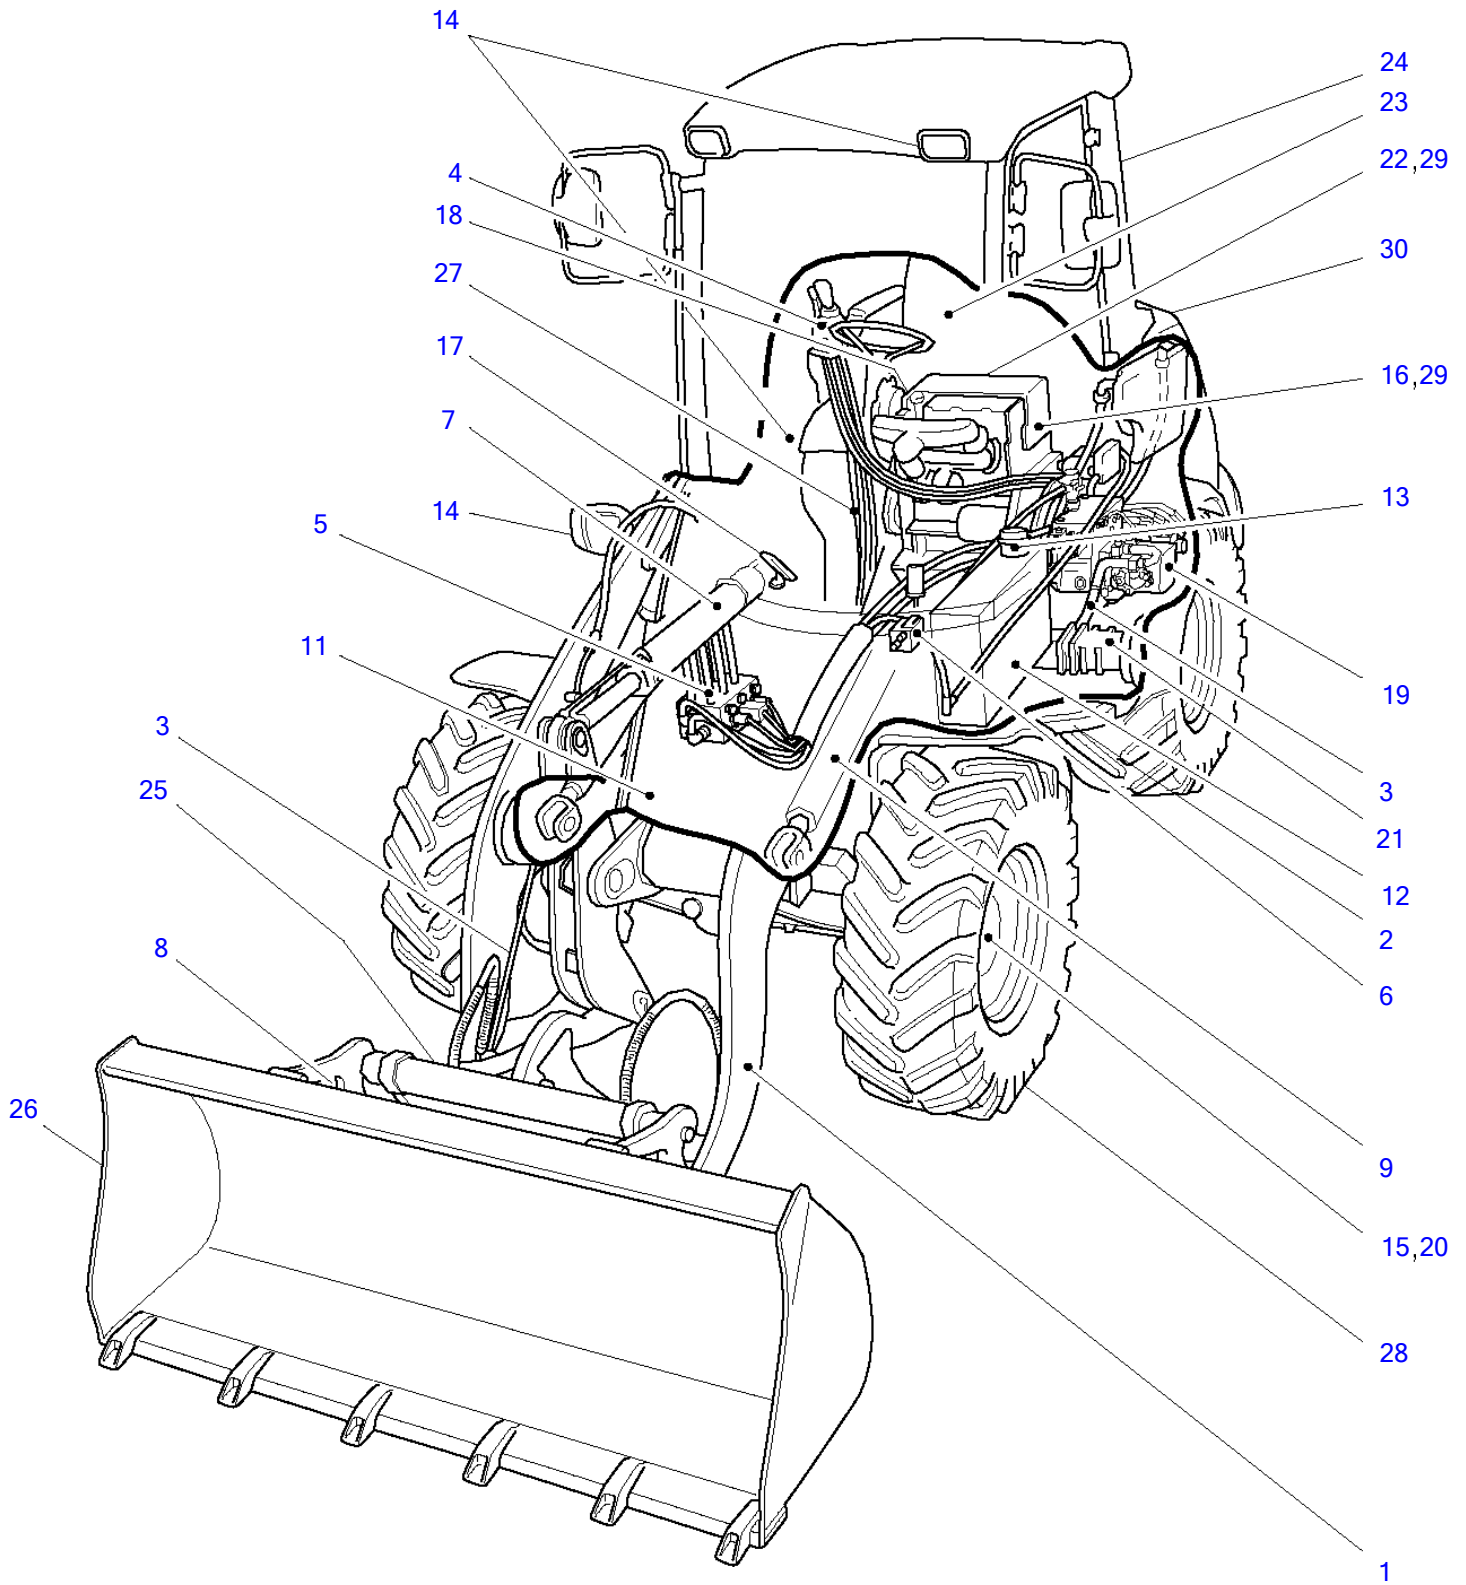

TW80

Book No. 8016562
Serial No. E104078~

TAKEUCHI

Item	Part number	Description	main			
			Q'ty	Chan.	Serial No.	Serv. Remarks
1	8006820	Lifting System				
2	8006801	Base				
3	8006825	Steering Hydraulics				
	8007006	Working Hydraulics				
	8010081	Return Hydraulics				
	8017517	Driving Hydraulics				
	8018585	Hydraulic Lift System				
	8016623	Hydraulic Quick Release				
4	8018579	Servo Control Compl				
	8007923	Server Contr Bracket				
	8011331	Valve Compl				
5	8018506	Directional Valve				
6	8005560	Brake Throllte Valve				
7	8018297	Working Cylinder				
9	8018295	Lifting Cylinder				
11	3931751	Steering Cylinder				
12	8006825	Hydraulic Tank Compl				
13	8009636	Return Filter Compl				
14	8008690	Electric System				
	8008388	Electric System (Cabin)				
	8008597	Printed Circuit Compl				
	8009633	Working Headlights Compl				
15	8018547	Drive Set				
16	8006826	Diesel Engine Compl				
	8008274	Exhaust System				
17	8005490	Inching Actuator				
18	3944347	Air Filter System				
19	8017516	Oil Pressure Pump Compl				
	8016961	Oil Pressure Pump 12V				
	8016961	Oil Pressure Pump 12V sec 2				
	8016962	Oil Motor 12V				
20	8006764	Front Axle				
	8009258	Axle Pipe				
21	8006765	Rear Axle				
	8009546	Axle Pipe				
	8000892	Brake Disk				
	2902754	Rear Axle Multiple Disk Brake				
22	8008536	Fuel Supply System				
23	8008016	Driver's Seat				
	8008626	Seat Lower Part Compl				
24	8003354	Cabin				
	8003297	Cabin Door Left				
	8003340	Lining				
	8004889	Wiper System				
	3930421	Steering Column Compl				
25	8007008	Hyd Quick Release Eq				
26	3705791	Pallet Fork Compl				
27	8003053	Engine Heating				
28	8016611	Decals and Accessories				
	8016645	Protective Hoses				
	8018988	Filter Set				
30	8006828	Covering				
	8016810	Engine Hood Compl				
	8008759	Exterior Covering				