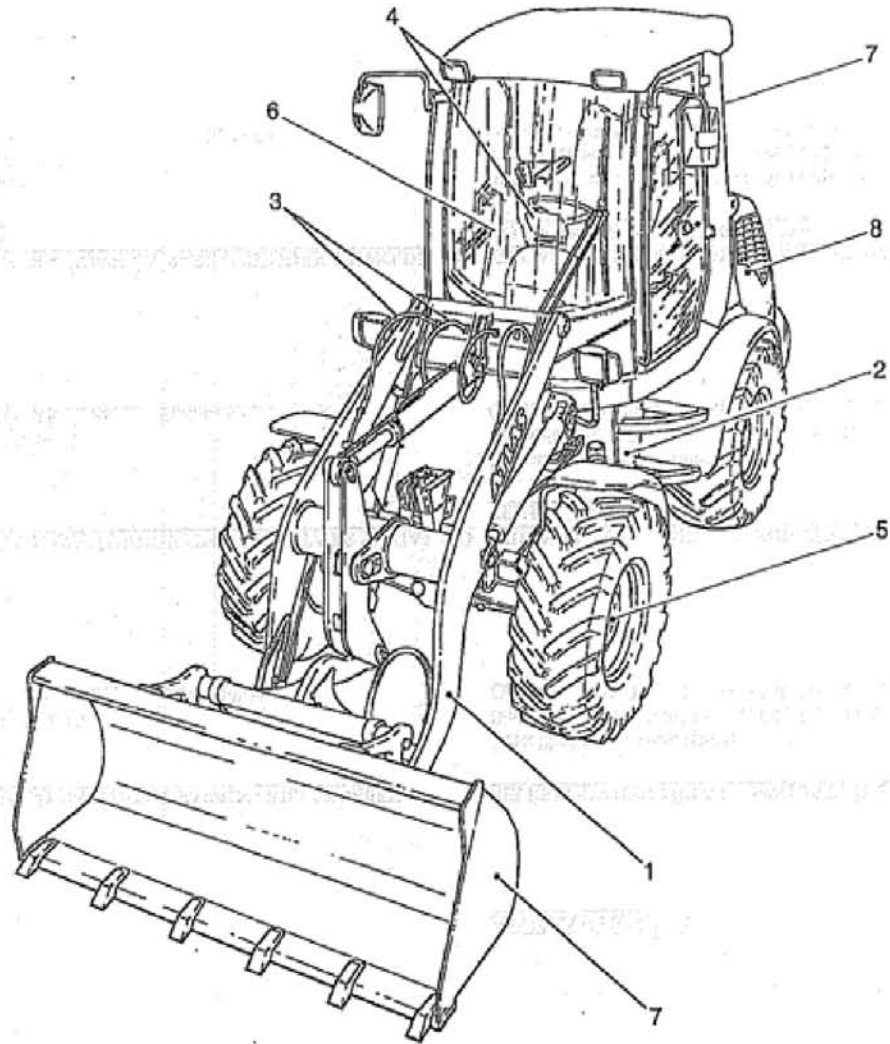

TW80

Book No. 8016562
Serial No. E104078~

TAKEUCHI

Item	Part number	Description	main			
			Q'ty	Chan.	Serial No.	Serv. Remarks
1	8006820	Lifting System				
2	8006801	Base				
3	8006825	Steering Hydraulics				
	8007006	Working Hydraulics				
	8010081	Return Hydraulics				
	8017517	Driving Hydraulics				
	8018585	Hydraulic Lift System				
	8016623	Hydraulic Quick Release				
4	8018579	Servo Control Compl				
	8007923	Server Contr Bracket				
	8011331	Valve Compl				
5	8018506	Directional Valve				
6	8005560	Brake Throllte Valve				
7	8018297	Working Cylinder				
9	8018295	Lifting Cylinder				
11	3931751	Steering Cylinder				
12	8006825	Hydraulic Tank Compl				
13	8009636	Return Filter Compl				
14	8008690	Electric System				
	8008388	Electric System (Cabin)				
	8008597	Printed Circuit Compl				
	8009633	Working Headlights Compl				
15	8018547	Drive Set				
16	8006826	Diesel Engine Compl				
	8008274	Exhaust System				
17	8005490	Inching Actuator				
18	3944347	Air Filter System				
19	8017516	Oil Pressure Pump Compl				
	8016961	Oil Pressure Pump 12V				
	8016961	Oil Pressure Pump 12V sec 2				
	8016962	Oil Motor 12V				
20	8006764	Front Axle				
	8009258	Axle Pipe				
21	8006765	Rear Axle				
	8009546	Axle Pipe				
	8000892	Brake Disk				
	2902754	Rear Axle Multiple Disk Brake				
22	8008536	Fuel Supply System				
23	8008016	Driver's Seat				
	8008626	Seat Lower Part Compl				
24	8003354	Cabin				
	8003297	Cabin Door Left				
	8003340	Lining				
	8004889	Wiper System				
	3930421	Steering Column Compl				
25	8007008	Hyd Quick Release Eq				
26	3705791	Pallet Fork Compl				
27	8003053	Engine Heating				
28	8016611	Decals and Accessories				
	8016645	Protective Hoses				
	8018988	Filter Set				
30	8006828	Covering				
	8016810	Engine Hood Compl				
	8008759	Exterior Covering				