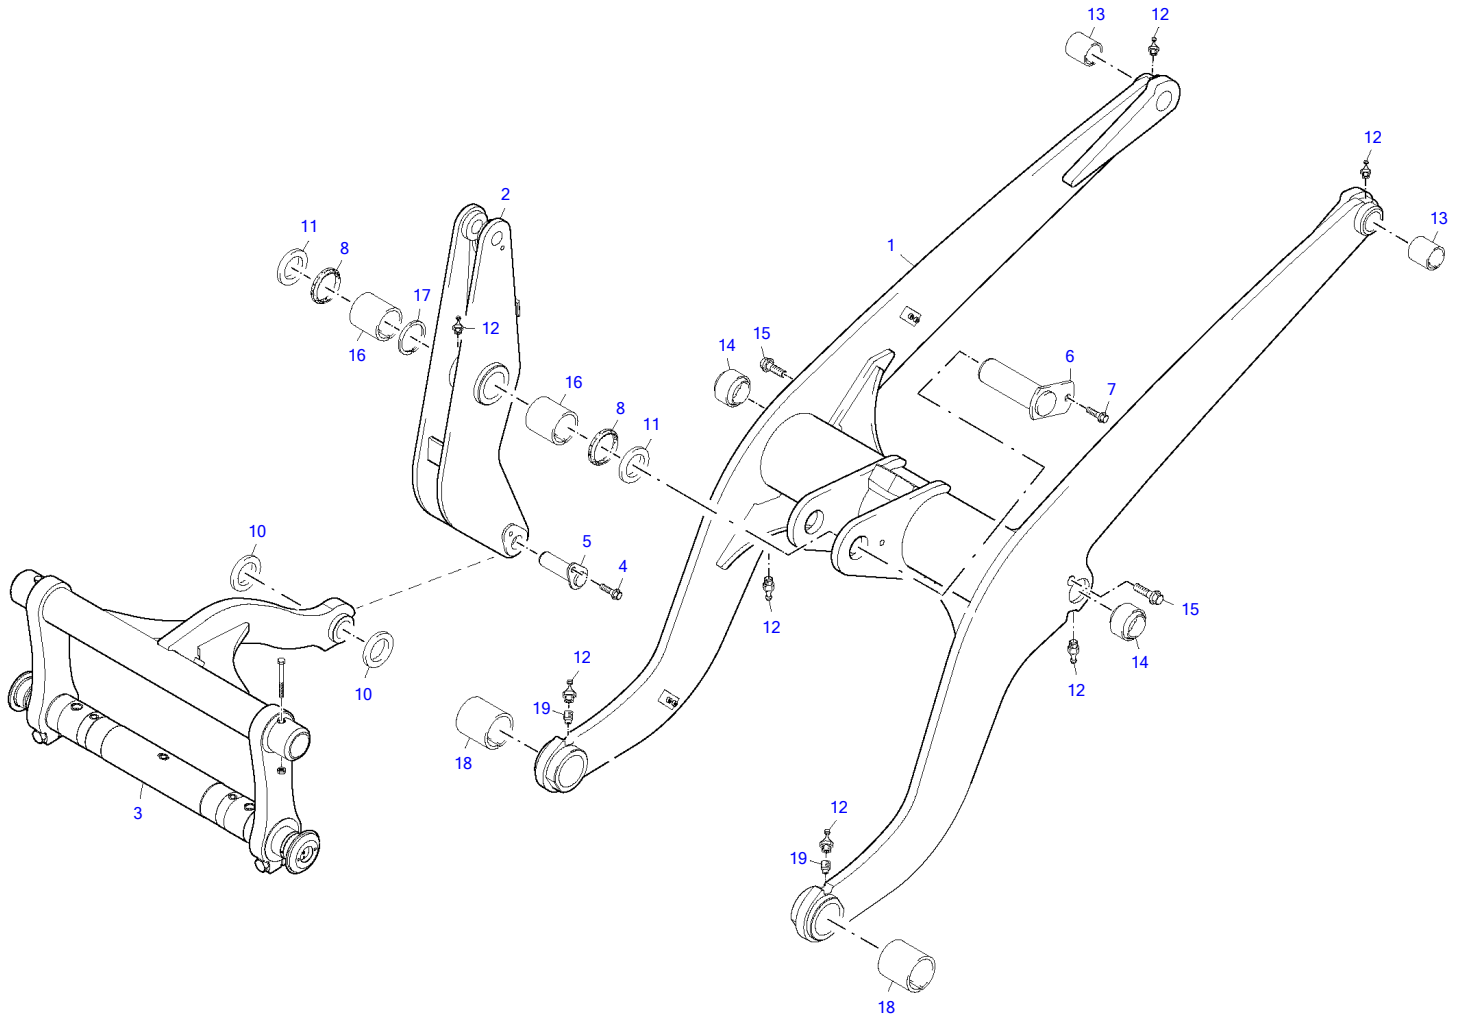

Item	Part number	Description	Lifting Unit				Remarks
			Q'ty	Chan.	Serial No.	Serv.	
	<b>8003072</b>	Lifting Unit	1				
1	<b>8002521</b>	Boom Compl	1				
2	<b>8003055</b>	Shift Lever Compl	1				
3	<b>8003071</b>	Hyd Quick Release Eq	1				
4	<b>1783337</b>	Serrated Hex Head Screw	1				
5	<b>0877689</b>	Pin Compl	1				
6	<b>0847887</b>	Pin Compl	1				
7	<b>1782905</b>	Serrated Hex Head Screw	1				
8	<b>0809472</b>	Wiper Seal	2				
10	<b>1782654</b>	Disk 1.0 MM	1				
	<b>8003252</b>	Disk 1.2 MM	1				
	<b>8003253</b>	Disk 1.5 MM	1				
	<b>1782665</b>	Disk 2.0 MM	1				
11	<b>2909079</b>	Disk 1.0 MM	1				
	<b>2909091</b>	Disk 1.2 MM	1				
	<b>2909104</b>	Disk 1.5 MM	1				
	<b>2909080</b>	Disk 2.0 MM	1				
12	<b>0324590</b>	Grease Nipple	7				
13	<b>8004387</b>	Split Bush	2				
14	<b>2915806</b>	Spherical Bearing	2				
15	<b>2916794</b>	Self-Locking Bolt	2				
16	<b>8004388</b>	Split Bush	2				
17	<b>2961437</b>	Circlip	1				
18	<b>8004389</b>	Split Bush	2				
19	<b>2985537</b>	Threaded Pin	2				