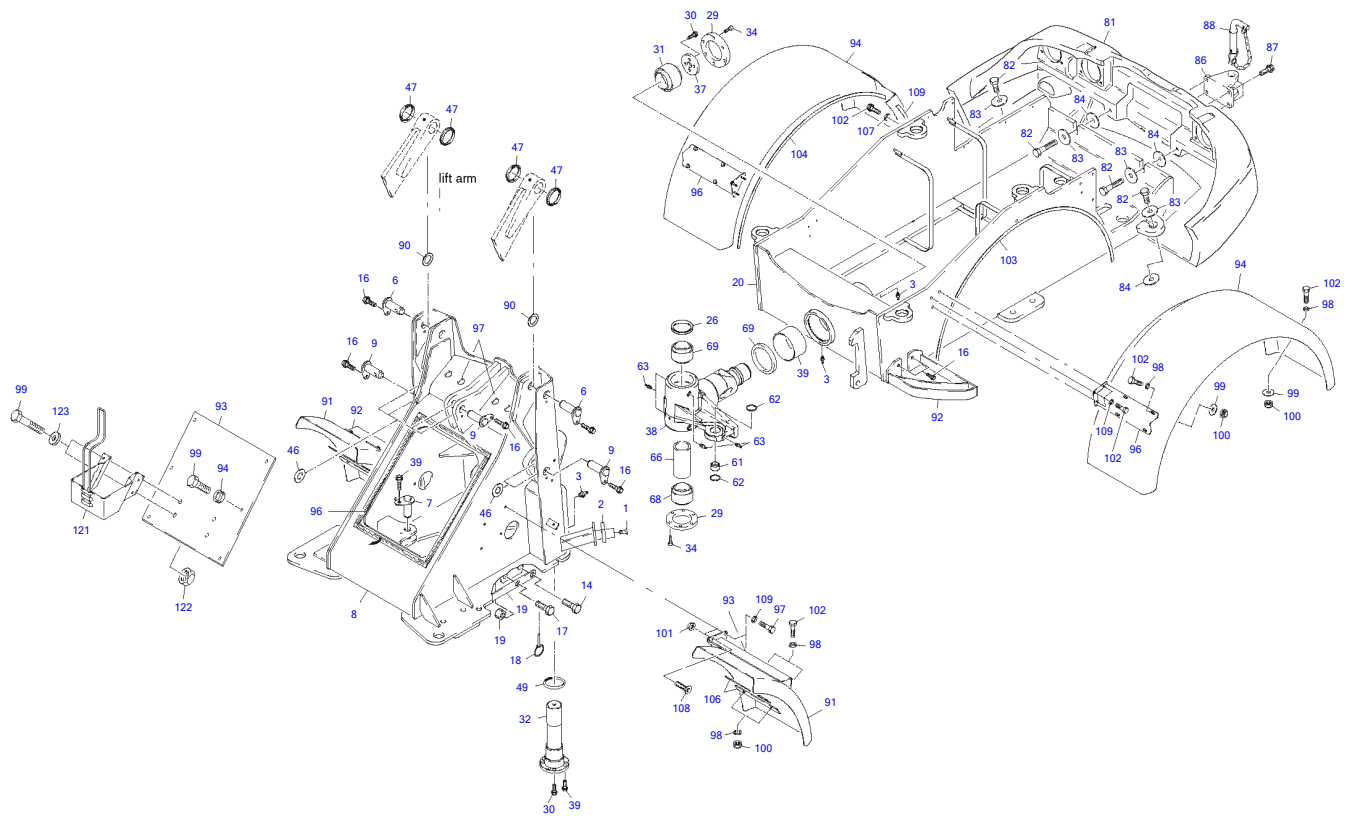

TW60 Book No. 8016564 08.06 S/N E104062
Base Frame

Item	Part number	Description	Base Frame Q'ty	Chan.	Serial No.	Serv.	Remarks
	5820059	Base Frame	1				
1	1307171	Countersunk Screw A3C	4				
2	5820162	Stop Plate	2				
3	0324590	Grease Nipple	2				
5	0839707	Bolt Compl	2				
6	8002602	Bolt Compl	2				
7	3945177	Pin Compl	1				
8	5820257	Frame Front	1				
9	0848026	Bolt Compl	1				
14	1627236	Hex Head Screw A3C	1				
15	0327322	Nut A3C	1				
16	1783337	Serrated Hex Head Screw	7				
17	1014053	Special Screw	1				
18	1011163	Split Pin	1				
19	5820128	Safety Rod Compl	1				
20	5820000	Rear Frame	1				
26	0884177	V-Ring	1				
29	0896740	Disk	2				
30	0884166	Self-Locking Bolt	8				
31	2919388	Spherical Bearing	1				
32	3923820	Pin	1				
34	0321371	Hex Head Cap Screw	12				
35	2441632	Bush	1				
37	0896773	Disk	1				
38	3741477	Artic Pend Joint	1				
39	3762610	Self-Locking Bolt	5				
46	8004668	Disk 1.0 MM	1				
	8004669	Disk 1.2 MM	1				
	8004670	Disk 1.5 MM	1				
	8004671	Disk 2.0 MM	1				
47	8002032	Wiper Seal	4				
48	4674104	Shim 1.0 MM	1				
	8001149	Shim 1.5 MM	1				
	4626253	Shim 2.0 MM	1				
49	2916363	O-Ring	1				
50	8003214	Disk 1.0 MM	1				
	8003215	Disk 1.2 MM	1				
	8003216	Disk 1.5 MM	1				
	8003217	Disk 2.0 MM	1				
52	8013759	Left Climb Bracket	1				
53	3940569	Front Covering	1				
54	8016479	Locking Washer A3C	6				
55	0893236	Hex Head Screw A3C	10				
56	1898686	Packing Strap 1900 MM	1				
57	3935302	Protecting Cap	2				
61	0447032	Spherical Bearing	1				
62	0318069	Circlip Tone 400	2				
63	0300569	Grease Nipple	5				
65	2919399	Spherical Bearing	1				
66	0896751	Spacer	1				
68	2919388	Spherical Bearing	1				
69	0896762	Distance Ring	1				
81	5820133	Counter Weight	1				
82	1618393	Hex Head Screw A3C	4				
83	1781813	Disk	4				
84	3930885	Washer A3C 2.0 MM	1				
	3930896	Washer A3C 3.0 MM	1				
	1781802	Washer A3C 4.0 MM	1				
	3930909	Washer A3C 5.0 MM	1				
86	3944949	Draw BAR Coupling	1				
87	2993151	Serrated Hex Head Screw	4				
88	3944574	Pin	1				
91	5820097	Front Fender	2				
92	8015855	Right Holder Compl	1				
93	8015858	Left Holder Compl	1				
94	5820099	Right Rear Fender	1				
95	5820100	Left Rear Femder	1				
96	5820101	Holder Compl	2