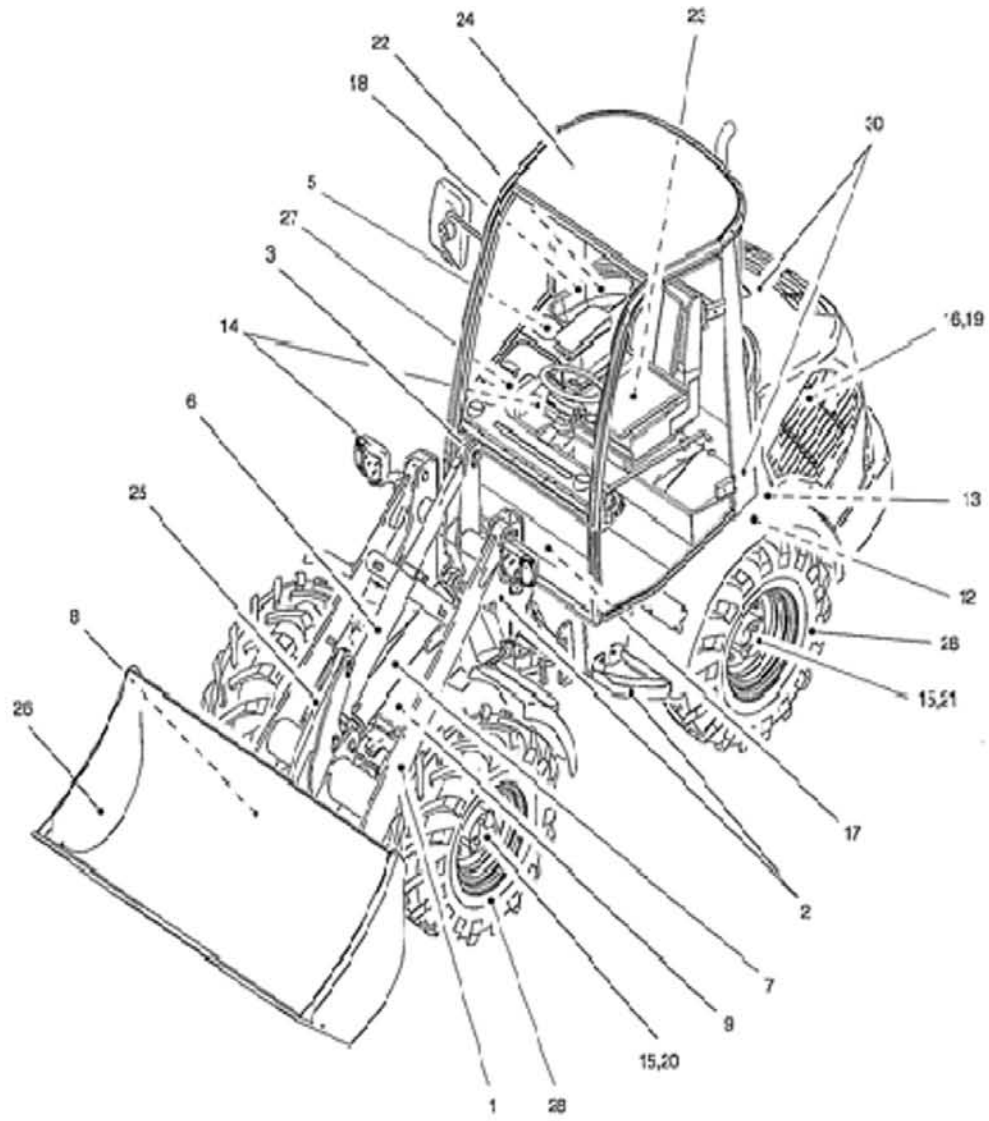

TW60

Book No. 8016564
Serial No. E104062~

TAKEUCHI