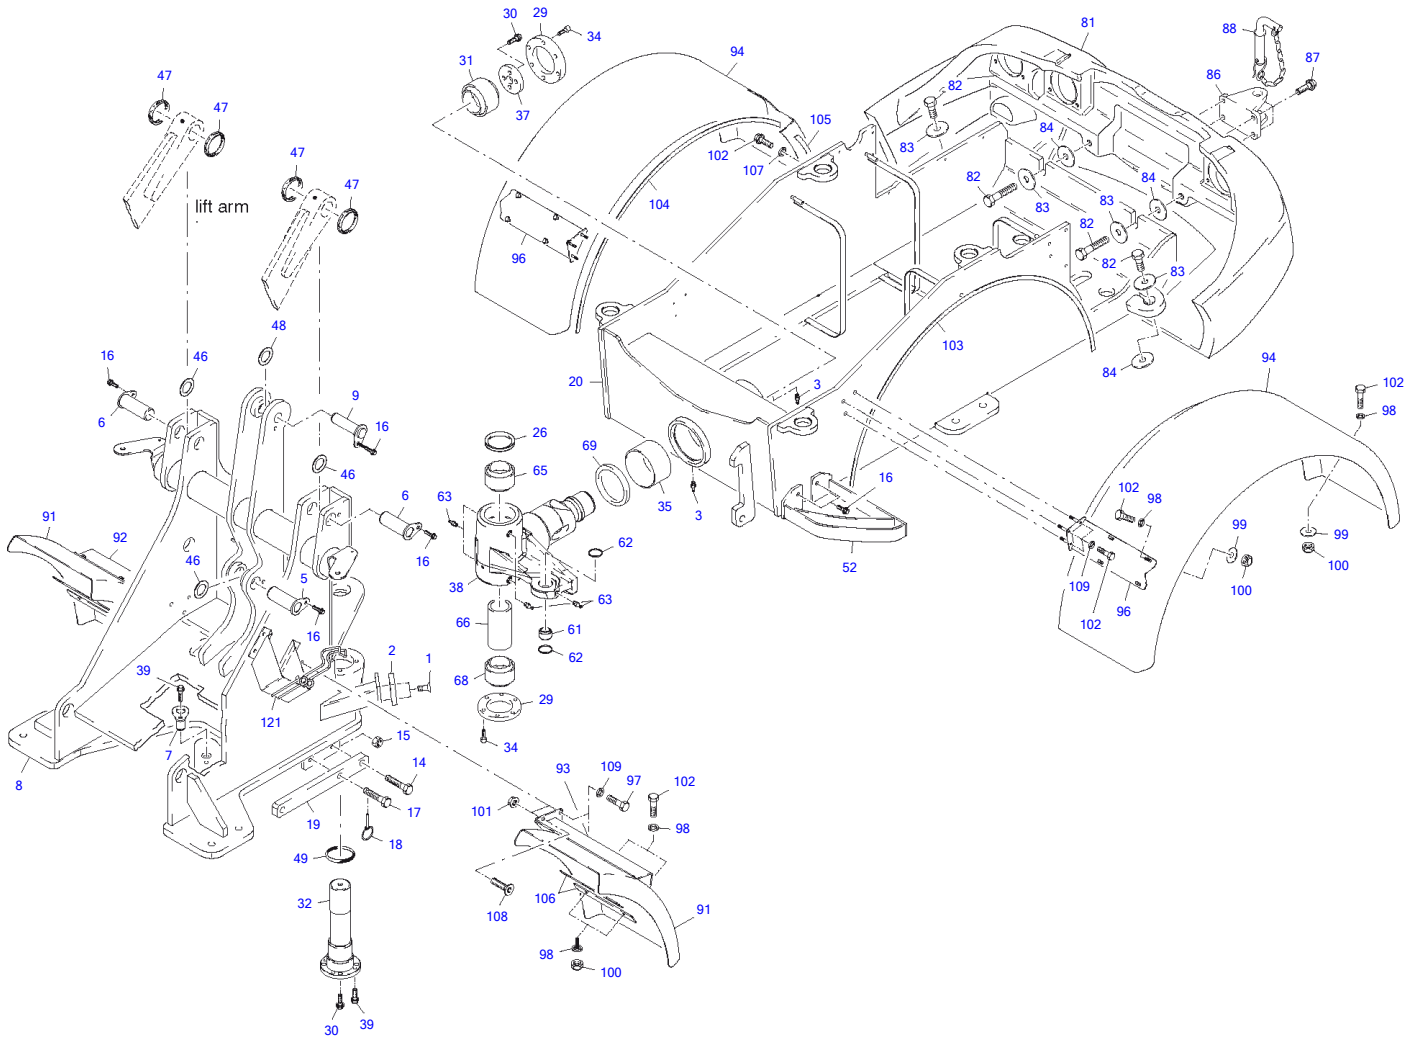

TW50 Book No. 8016563 08.06 S/N E104063
Base Frame

Item	Part number	Description	Base Frame Q'ty	Chan.	Serial No.	Serv.	Remarks
	5820059	Base Frame	1				
1	1307171	Countersunk Screw A3C	4				
2	5820162	Stop Plate	2				
3	0324590	Grease Nipple	2				
5	8017591	Bolt Compl	1				
6	8017590	Bolt Compl	2				
7	8017579	Bolt Compl	1				
8	5820012	Frame Front	1				
9	8017583	Bolt Compl	1				
14	1627236	Hex Head Screw A3C	1				
15	0327322	Nut A3C	1				
16	1783337	Serrated Hex Head Screw	6				
17	1014053	Special Screw	1				
18	1011163	Split Pin	1				
19	5820128	Safety Rod Compl	1				
20	5820000	Rear Frame Perkins	1				
	8016927	Rear Frame Deutz	1				
26	0884177	V-Ring	1				
29	0896740	Disk	2				
30	0884166	Self-Locking Bolt	8				
31	2919388	Spherical Bearing	1				
32	3923820	Pin	1				
34	0321371	Hex Head Cap Screw	12				
35	2441632	Bush	1				
37	0896773	Disk	1				
38	3741477	Artic Pend Joint	1				
39	3762610	Self-Locking Bolt	5				
46	8004668	Disk 1.0 MM	1				
	8004669	Disk 1.2 MM	1				
	8004670	Disk 1.5 MM	1				
	8004671	Disk 2.0 MM	1				
47	1673458	Wiper Seal	4				
48	4674104	Shim 1.0 MM	1				
	8001149	Shim 1.5 MM	1				
	4626253	Shim 2.0 MM	1				
49	2916363	O-Ring	1				
52	8013759	Left Climb Bracket	1				
61	0447032	Spherical Bearing	1				
62	0318069	Circlip Tone 40	2				
63	0300569	Grease Nipple	5				
65	2919399	Spherical Bearing	1				
66	0896751	Spacer	1				
68	2919388	Spherical Bearing	1				
69	0896762	Distance Ring	1				
81	5820061	Counter Weight	1				
82	1618393	Hex Head Screw A3C	4				
83	1781813	Disk	4				
84	3930885	Washer A3C 2.0 MM	1				
	3930896	Washer A3C 3.0 MM	1				
	1781802	Washer A3C 4.0 MM	1				
	3930909	Washer A3C 5.0 MM	1				
86	3944949	Draw Bar Coupling	1				
87	2993151	Serrated Hex Head Screw	4				
88	3944574	Pin	1				
91	5820097	Front Fender	2				
92	8015855	Right Holder Compl	1				
93	8015858	Left Holder Compl	1				
94	5820099	Right Rear Fender	1				
95	5820100	Left Rear Fender	1				
96	5820101	Holder Compl	2				
97	0893189	Hex Head Screw A3C	4				
98	0863138	Washer A3C	32				
99	2481254	Ripp Washer A3C	16				
100	0399760	Nut A3C	24				
101	1722787	Serrated Nut	6				
102	0893214	Hex Head Screw A3C	31				
103	1898686	Packing Strap 1710 MM	1				
104	1898686	Packing Strap 1280 MM	1