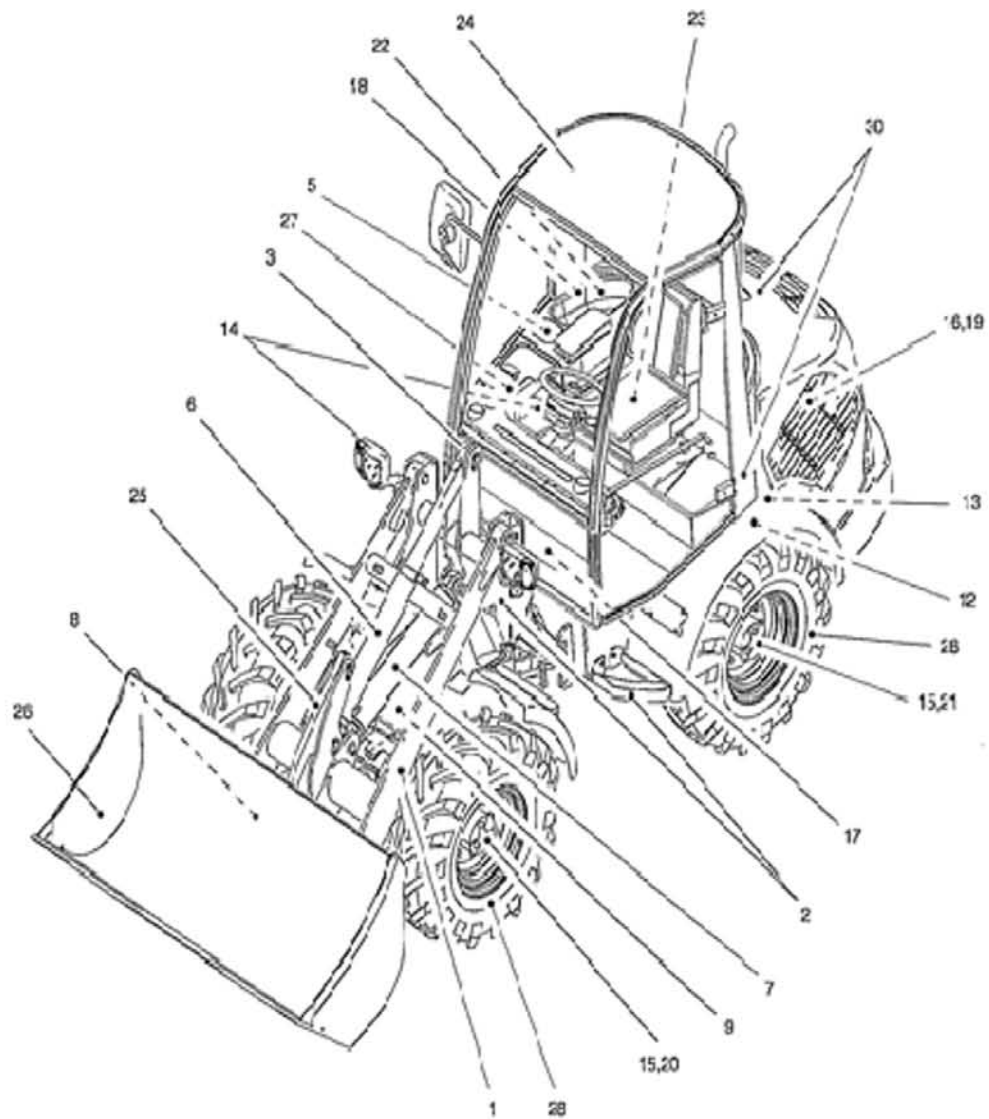

TW50

Book No. 8016563
Serial No. E104063~

TAKEUCHI

Item	Part number	Description	Main			
			Q'ty	Chan.	Serial No.	Serv. Remarks
1	8017301	Lifting Unit				
2	5820059	Base Frame				
3	5820072	Steering Hydraulics				
	5820069	Working Hydraulics				
	8016949	Return Hydraulics				
	5820070	Driving Hydraulics				
	8016629	Hydraulic System QRC				
	8012416	Locking Device				
5	5820138	Directional Valve				
	8002252	Brake Throttle Valve				
6	3762245	Working Ram				
7	8000638	Lifting Ram				
9	3959515	Steering Ram				
12	5820062	Hydraulic Tank Compl				
13	5820066	Retrun Filter				
14	5820074	Electric System				
	8016811	Electric System (Canopy)				
	8008597	Printed Circuit Compl				
	8012903	Working Headlights				
15	5820056	Drive Set				
16	8016801	Diesel Engine				
	8016950	Exhaust System				
17	8014176	Foot Pedal Mechanism				
18	8016941	Air Filter System				
19	5820115	Oil Pressure Pump Compl				
	8019516	Oil Pressure Pump 12V				
20	8019522	Oil Motor				
	5820057	Front Axle				
	8014145	Front Axle Pipe				
	5820058	Rear Axle				
21	8014145	Rear Axle Pipe				
	8009421	Rear Axle Multiple				
22	8019993	Fuel System				
23	8013032	Driver's Seat Compl				
24	8016507	Cabin Canopy				
	8012821	FOPS-Grating Compl				
	8020364	Window Panes Kit				
	8013842	Cabin Door Compl				
	8015598	Hinged Rear Side Window				
	8014357	Covering Canopy				
	8015046	Protective Canopy				
	8014185	Steering Column Compl				
25	8010455	Hyd Quick Release Eq				
26	3705155	Pallet Fork Compl				
27	8020453	Heating Kit				
28	8016620	Decals & Accessories				
	8016643	Protective Hoses				
	8018800	Filter Set				
	5820078	Covering Compl				
30	8016808	Engine Hood Compl				