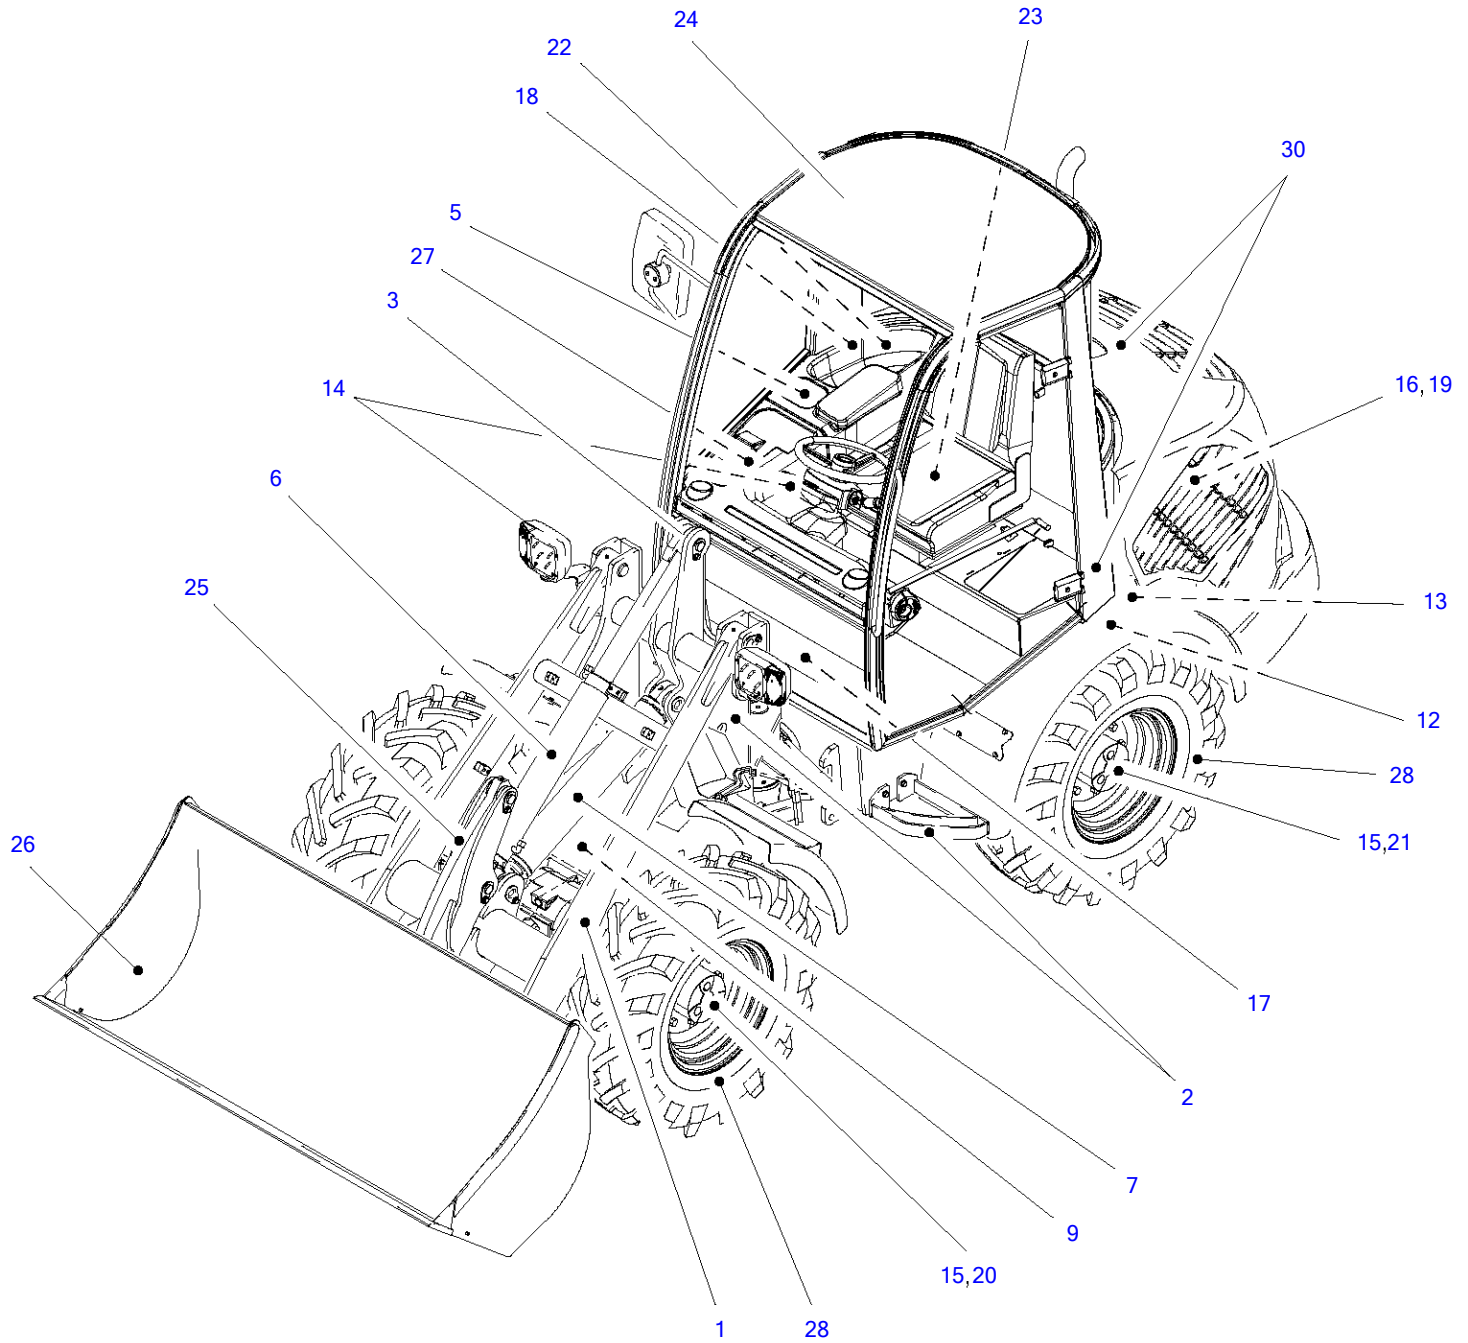

TW50

Book No. 8016563
Serial No. E104063~

TAKEUCHI

Item	Part number	Description	Main			
			Q'ty	Chan.	Serial No.	Serv. Remarks
1	8017301	Lifting Unit				
2	5820059	Base Frame				
3	5820072	Steering Hydraulics				
	5820069	Working Hydraulics				
	8016949	Return Hydraulics				
	5820070	Driving Hydraulics				
	8016629	Hydraulic System QRC				
	8012416	Locking Device				
5	5820138	Directional Valve				
	8002252	Brake Throttle Valve				
6	3762245	Working Ram				
7	8000638	Lifting Ram				
9	3959515	Steering Ram				
12	5820062	Hydraulic Tank Compl				
13	5820066	Retrun Filter				
14	5820074	Electric System				
	8016811	Electric System (Canopy)				
	8008597	Printed Circuit Compl				
	8012903	Working Headlights				
15	5820056	Drive Set				
16	8016801	Diesel Engine				
	8016950	Exhaust System				
17	8014176	Foot Pedal Mechanism				
18	8016941	Air Filter System				
19	5820115	Oil Pressure Pump Compl				
	8019516	Oil Pressure Pump 12V				
20	8019522	Oil Motor				
	5820057	Front Axle				
	8014145	Front Axle Pipe				
	5820058	Rear Axle				
21	8014145	Rear Axle Pipe				
	8009421	Rear Axle Multiple				
22	8019993	Fuel System				
23	8013032	Driver's Seat Compl				
24	8016507	Cabin Canopy				
	8012821	FOPS-Grating Compl				
	8020364	Window Panes Kit				
	8013842	Cabin Door Compl				
	8015598	Hinged Rear Side Window				
	8014357	Covering Canopy				
	8015046	Protective Canopy				
	8014185	Steering Column Compl				
25	8010455	Hyd Quick Release Eq				
26	3705155	Pallet Fork Compl				
27	8020453	Heating Kit				
28	8016620	Decals & Accessories				
	8016643	Protective Hoses				
	8018800	Filter Set				
	5820078	Covering Compl				
30	8016808	Engine Hood Compl				