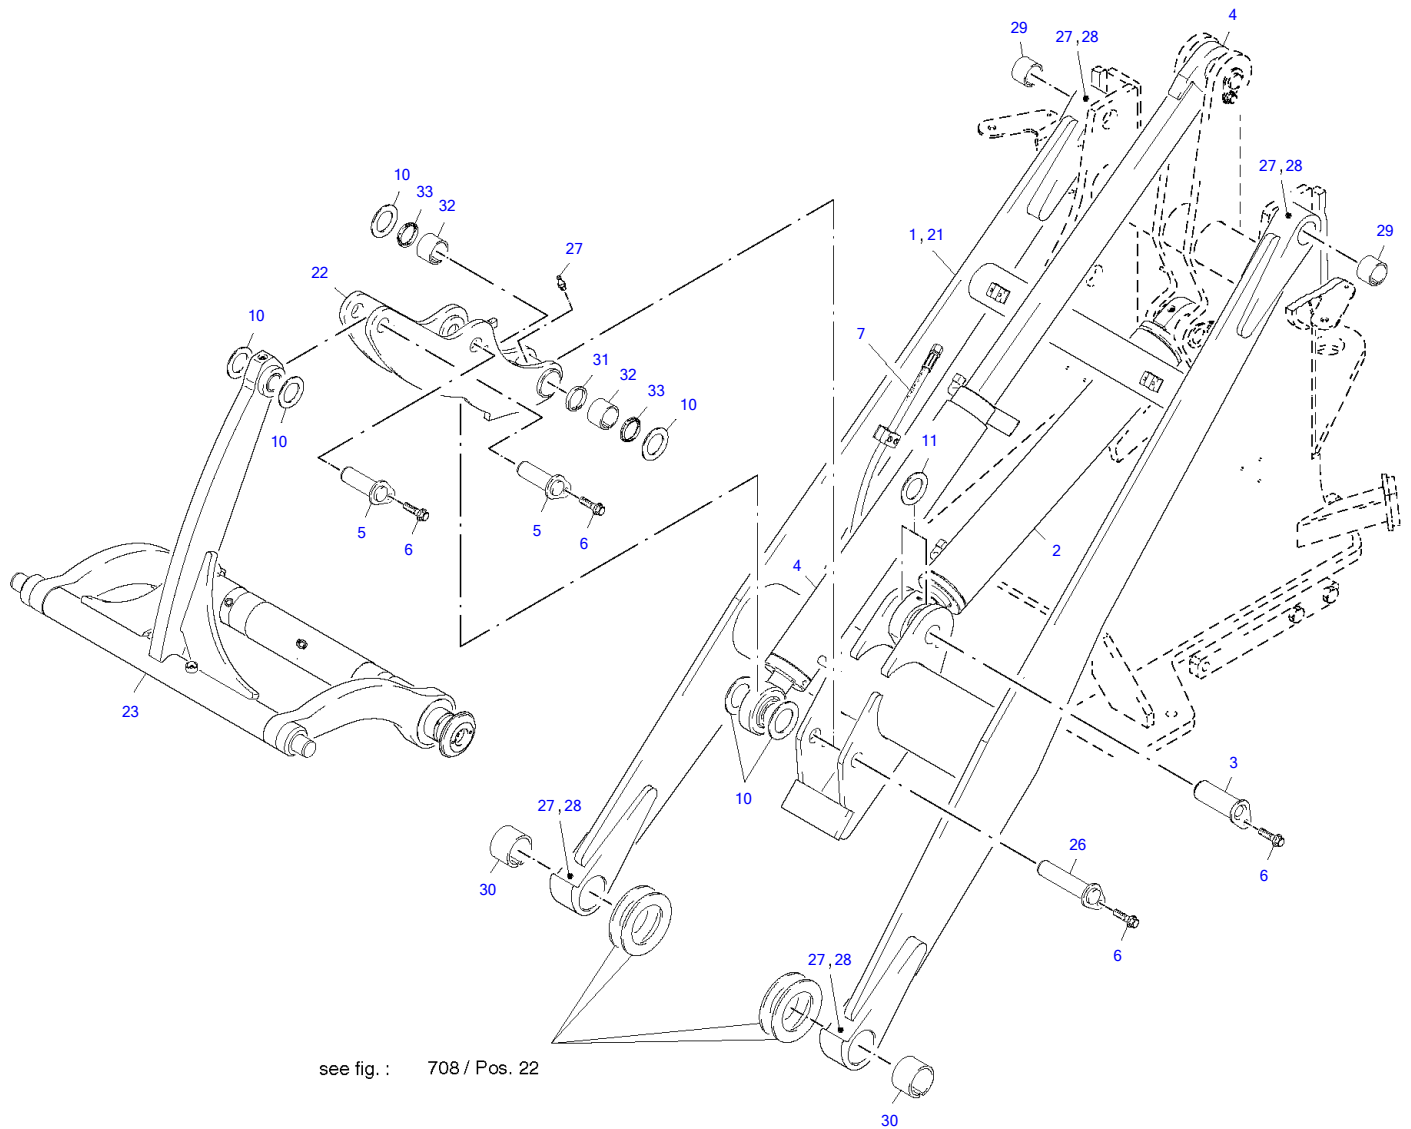

TW50

Book No. 8016563
Serial No. E104063~

TAKEUCHI

Item	Part number	Description	Main			
			Q'ty	Chan.	Serial No.	Serv. Remarks
1	8017301	Lifting Unit				
2	5820059	Base Frame				
3	5820072	Steering Hydraulics				
	5820069	Working Hydraulics				
	8016949	Return Hydraulics				
	5820070	Driving Hydraulics				
	8016629	Hydraulic System QRC				
	8012416	Locking Device				
5	5820138	Directional Valve				
	8002252	Brake Throttle Valve				
6	3762245	Working Ram				
7	8000638	Lifting Ram				
9	3959515	Steering Ram				
12	5820062	Hydraulic Tank Compl				
13	5820066	Retrun Filter				
14	5820074	Electric System				
	8016811	Electric System (Canopy)				
	8008597	Printed Circuit Compl				
	8012903	Working Headlights				
15	5820056	Drive Set				
16	8016801	Diesel Engine				
	8016950	Exhaust System				
17	8014176	Foot Pedal Mechanism				
18	8016941	Air Filter System				
19	5820115	Oil Pressure Pump Compl				
	8019516	Oil Pressure Pump 12V				
20	8019522	Oil Motor				
	5820057	Front Axle				
	8014145	Front Axle Pipe				
	5820058	Rear Axle				
21	8014145	Rear Axle Pipe				
	8009421	Rear Axle Multiple				
22	8019993	Fuel System				
23	8013032	Driver's Seat Compl				
24	8016507	Cabin Canopy				
	8012821	FOPS-Grating Compl				
	8020364	Window Panes Kit				
	8013842	Cabin Door Compl				
	8015598	Hinged Rear Side Window				
	8014357	Covering Canopy				
	8015046	Protective Canopy				
	8014185	Steering Column Compl				
25	8010455	Hyd Quick Release Eq				
26	3705155	Pallet Fork Compl				
27	8020453	Heating Kit				
28	8016620	Decals & Accessories				
	8016643	Protective Hoses				
	8018800	Filter Set				
	5820078	Covering Compl				
30	8016808	Engine Hood Compl				