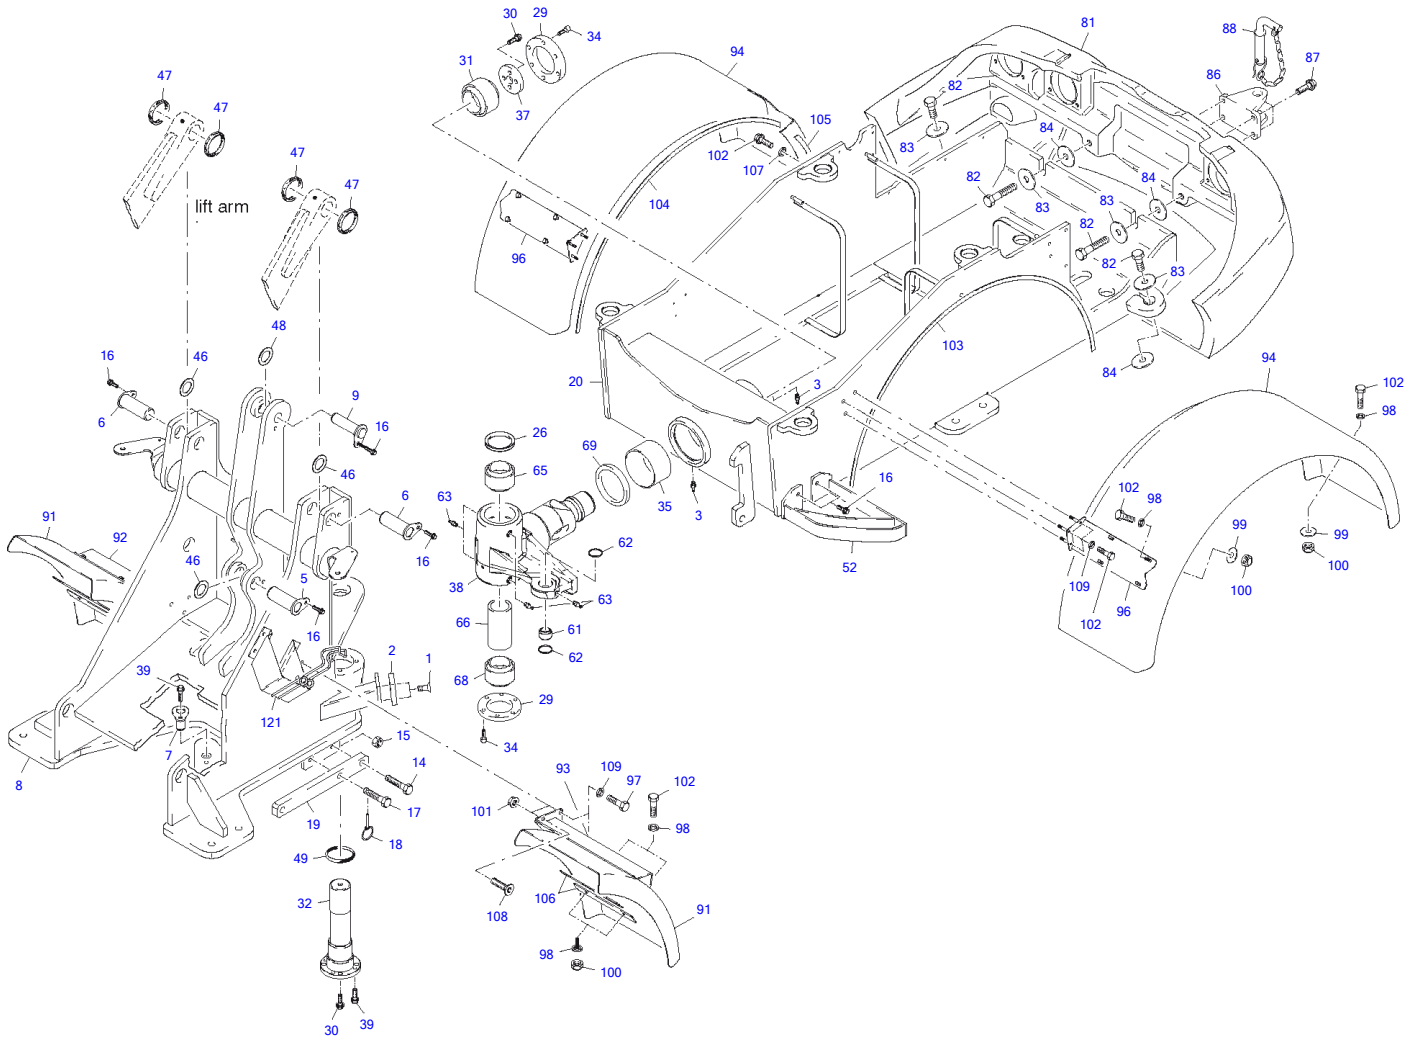

Item	Part number	Description	Base Frame Q'ty	Chan.	Serial No.	Serv.	Remarks
	5820059	Base Frame	1				
1	1307171	Countersunk Screw A3C	4				
2	5820162	Stop Plate	2				
3	0324590	Grease Nipple	2				
5	8017591	Bolt Compl	1				
6	8017590	Bolt Compl	2				
7	8017579	Bolt Compl	1				
8	5820012	Frame Front	1				
9	8017583	Bolt Compl	1				
14	1627236	Hex Head Screw A3C	1				
15	0327322	Nut A3C	1				
16	1783337	Serrated Hex Head Screw	6				
17	1014053	Special Screw	1				
18	1011163	Split Pin	1				
19	5820128	Safety Rod Compl	1				
20	5820000	Rear Frame Perkins	1				
	8016927	Rear Frame Deutz	1				
26	0884177	V-Ring	1				
29	0896740	Disk	2				
30	0884166	Self-Locking Bolt	8				
31	2919388	Spherical Bearing	1				
32	3923820	Pin	1				
34	0321371	Hex Head Cap Screw	12				
35	2441632	Bush	1				
37	0896773	Disk	1				
38	3741477	Artic Pend Joint	1				
39	3762610	Self-Locking Bolt	5				
46	8004668	Disk 1.0 MM	1				
	8004669	Disk 1.2 MM	1				
	8004670	Disk 1.5 MM	1				
	8004671	Disk 2.0 MM	1				
47	1673458	Wiper Seal	4				
48	4674104	Shim 1.0 MM	1				
	8001149	Shim 1.5 MM	1				
	4626253	Shim 2.0 MM	1				
49	2916363	O-Ring	1				
52	8013759	Left Climb Bracket	1				
61	0447032	Spherical Bearing	1				
62	0318069	Circlip Tone 40	2				
63	0300569	Grease Nipple	5				
65	2919399	Spherical Bearing	1				
66	0896751	Spacer	1				
68	2919388	Spherical Bearing	1				
69	0896762	Distance Ring	1				
81	5820061	Counter Weight	1				
82	1618393	Hex Head Screw A3C	4				
83	1781813	Disk	4				
84	3930885	Washer A3C 2.0 MM	1				
	3930896	Washer A3C 3.0 MM	1				
	1781802	Washer A3C 4.0 MM	1				
	3930909	Washer A3C 5.0 MM	1				
86	3944949	Draw Bar Coupling	1				
87	2993151	Serrated Hex Head Screw	4				
88	3944574	Pin	1				
91	5820097	Front Fender	2				
92	8015855	Right Holder Compl	1				
93	8015858	Left Holder Compl	1				
94	5820099	Right Rear Fender	1				
95	5820100	Left Rear Fender	1				
96	5820101	Holder Compl	2				
97	0893189	Hex Head Screw A3C	4				
98	0863138	Washer A3C	32				
99	2481254	Ripp Washer A3C	16				
100	0399760	Nut A3C	24				
101	1722787	Serrated Nut	6				
102	0893214	Hex Head Screw A3C	31				
103	1898686	Packing Strap 1710 MM	1				
104	1898686	Packing Strap 1280 MM	1				

TW50 Book No. 8016563 08.06 S/N E104063
Base Frame