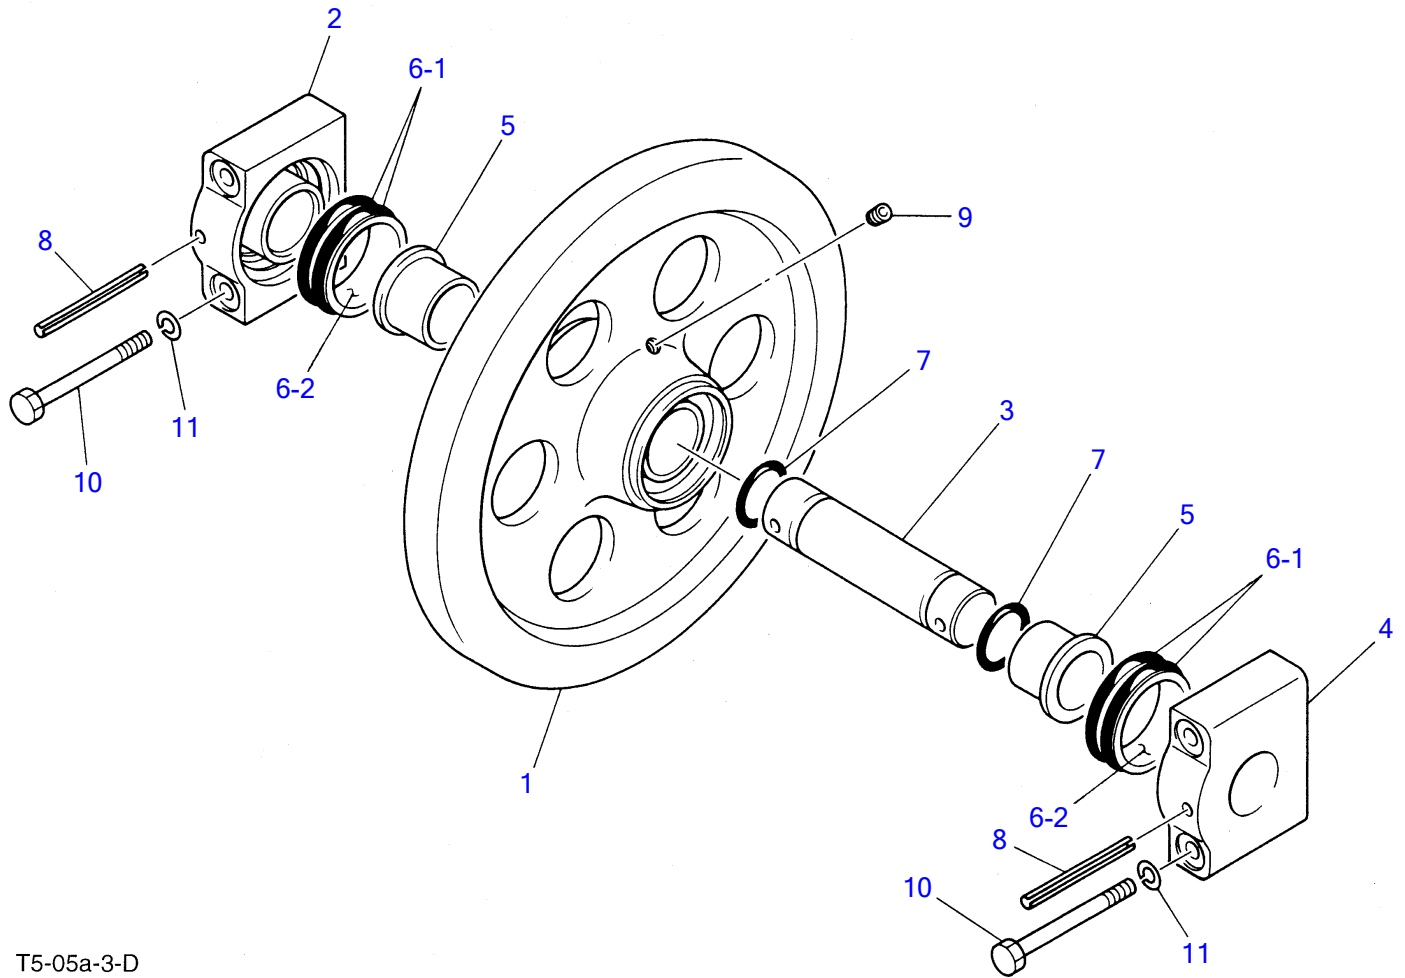

TL26 Book No. PT5-101Z5 S/N 2620002-
TRACK ROLLER (2620002~2620709)

T5-04a-1-D

TRACK ROLLER (2620002~2620709)

Item	Part number	Description	Q'ty	Chan.	Serial No.	Serv.	Remarks
1	0880130000	ROLLER ASSY	8				
2	0880130010	▪ SHELL	1				
3	0860134010	▪ SHAFT	1				
4	0221240400	▪ COVER	2				
5	1333073535	▪ BUSHING	2				
6	1432500560	▪ SEAL	2				
6-1	1432500561	▪ ▪ O-RING	2				
6-2	1432500562	▪ ▪ RING, seal	2				
7	1220000035	▪ RING, snap	2				
8	1420100300	▪ O-RING	2				
9	1501810001	▪ PLUG	1				
10	1100051645	BOLT	20				
11	1141540016	WASHER	20				
12	0880131000	ROLLER ASSY	2				
13	0880131010	▪ SHELL	1				
14	0860134010	▪ SHAFT	1				
15	0221240400	▪ COVER	2				
16	0221240300	▪ BUSHING	2				
17	1432500560	▪ SEAL	2				
17-1	1432500561	▪ ▪ O-RING	2				
17-2	1432500562	▪ ▪ RING, seal	2				
18	1220000035	▪ RING, snap	2				
19	1420100300	▪ O-RING	2				
20	1501810001	▪ PLUG	1				
	T504a1L						

TL26 Book No. PT5-101Z5 S/N 2620002-
TRACK ROLLER (2620710~2621060)

T5-04a-2-D

TRACK ROLLER (2620710~2621060)

Item	Part number	Description	Q'ty	Chan.	Serial No.	Serv.	Remarks
0-1	0880130000	ROLLER ASSY	8				
1	0880130010	▪ SHELL	1				
2	0860134010	▪ SHAFT	1				
3	0221240400	▪ COVER	2				
4	1333073535	▪ BUSHING	2				
5	1432500560	▪ SEAL	2				
5-1	1432500561	▪ ▪ O-RING	2				
5-2	1432500562	▪ ▪ RING, seal	2				
6	1220000035	▪ RING, snap	2				
7	1420100300	▪ O-RING	2				
8	1501810001	▪ PLUG	1				
9	1100051645	BOLT	20				
10	1141540016	WASHER	20				
0-2	0880133100	ROLLER ASSY	2				
11	0880132200	▪ SHELL	1				
12	0880133300	▪ SHAFT	1				
13	0880132400	▪ COVER	2				
14	0880133500	▪ NUT	1				
15	1305000004	▪ BEARING	2				
16	1432500660	▪ SEAL	2				
16-1	1432500661	▪ ▪ O-RING	2				
16-2	1432500662	▪ ▪ RING, seal	2				
17	1220000035	▪ RING, snap	2				
18	1420100300	▪ O-RING	2				
19	1501810001	▪ PLUG	1				
20	0880133600	▪ NUT	1				
21	1121340608	▪ SET-SCREW	1				
	T504a2L						