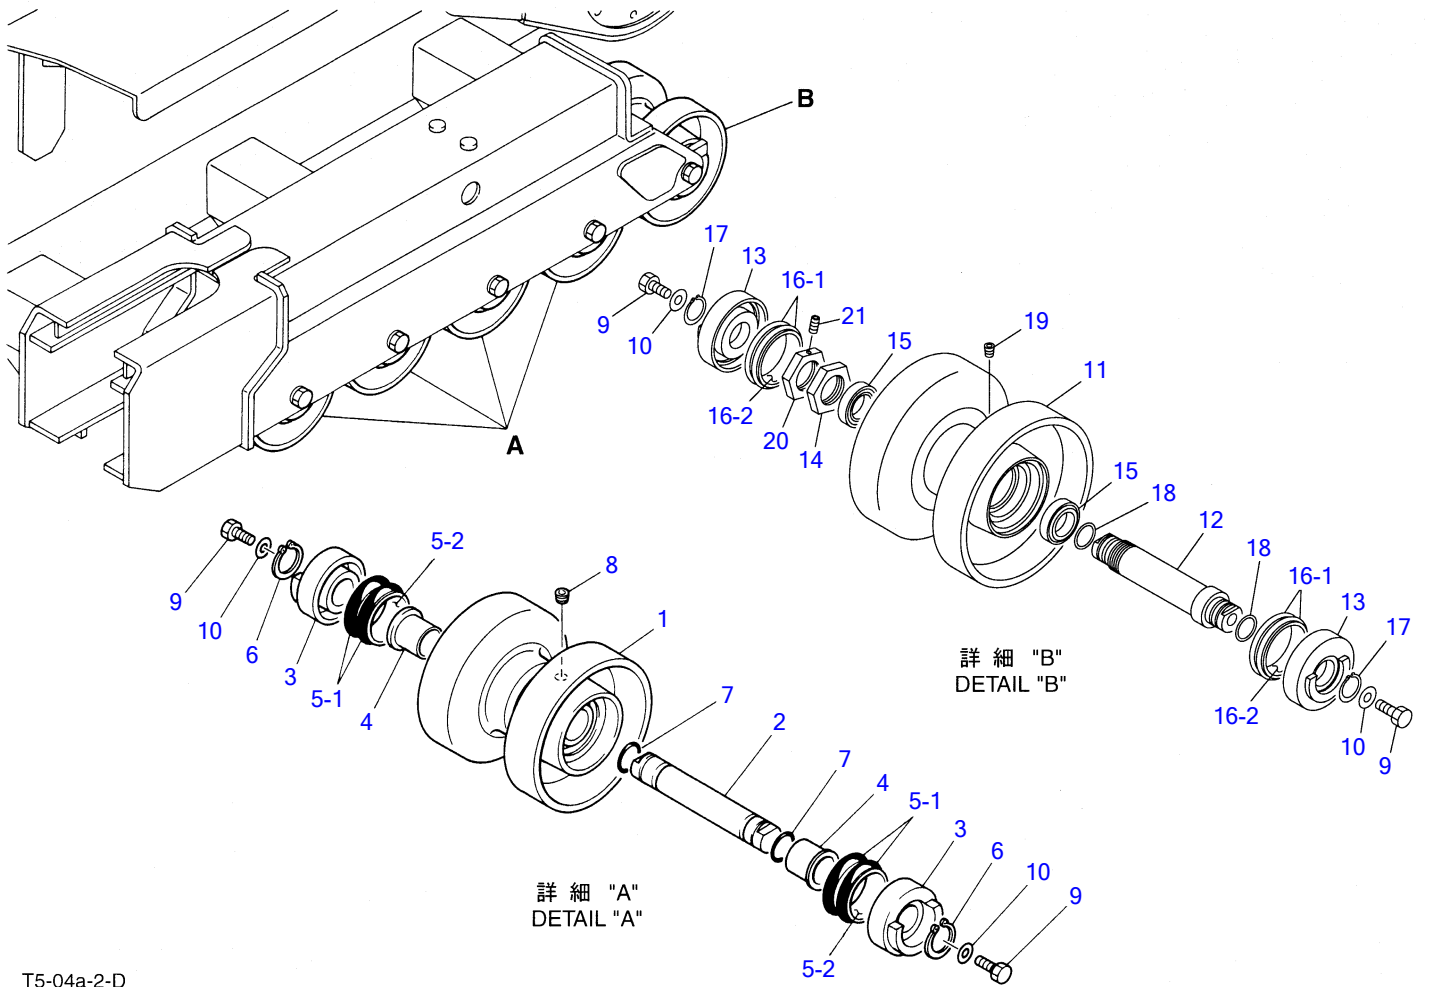

TRACK ROLLER (2620002~2620709)

Item	Part number	Description	Q'ty	Chan.	Serial No.	Serv.	Remarks
1	0880130000	ROLLER ASSY	8				
2	0880130010	▪ SHELL	1				
3	0860134010	▪ SHAFT	1				
4	0221240400	▪ COVER	2				
5	1333073535	▪ BUSHING	2				
6	1432500560	▪ SEAL	2				
6-1	1432500561	▪ ▪ O-RING	2				
6-2	1432500562	▪ ▪ RING, seal	2				
7	1220000035	▪ RING, snap	2				
8	1420100300	▪ O-RING	2				
9	1501810001	▪ PLUG	1				
10	1100051645	BOLT	20				
11	1141540016	WASHER	20				
12	0880131000	ROLLER ASSY	2				
13	0880131010	▪ SHELL	1				
14	0860134010	▪ SHAFT	1				
15	0221240400	▪ COVER	2				
16	0221240300	▪ BUSHING	2				
17	1432500560	▪ SEAL	2				
17-1	1432500561	▪ ▪ O-RING	2				
17-2	1432500562	▪ ▪ RING, seal	2				
18	1220000035	▪ RING, snap	2				
19	1420100300	▪ O-RING	2				
20	1501810001	▪ PLUG	1				
	T504a1L						

TL26 Book No. PT5-101Z5 S/N 2620002-
TRACK ROLLER (2620710~2621060)

T5-04a-2-D