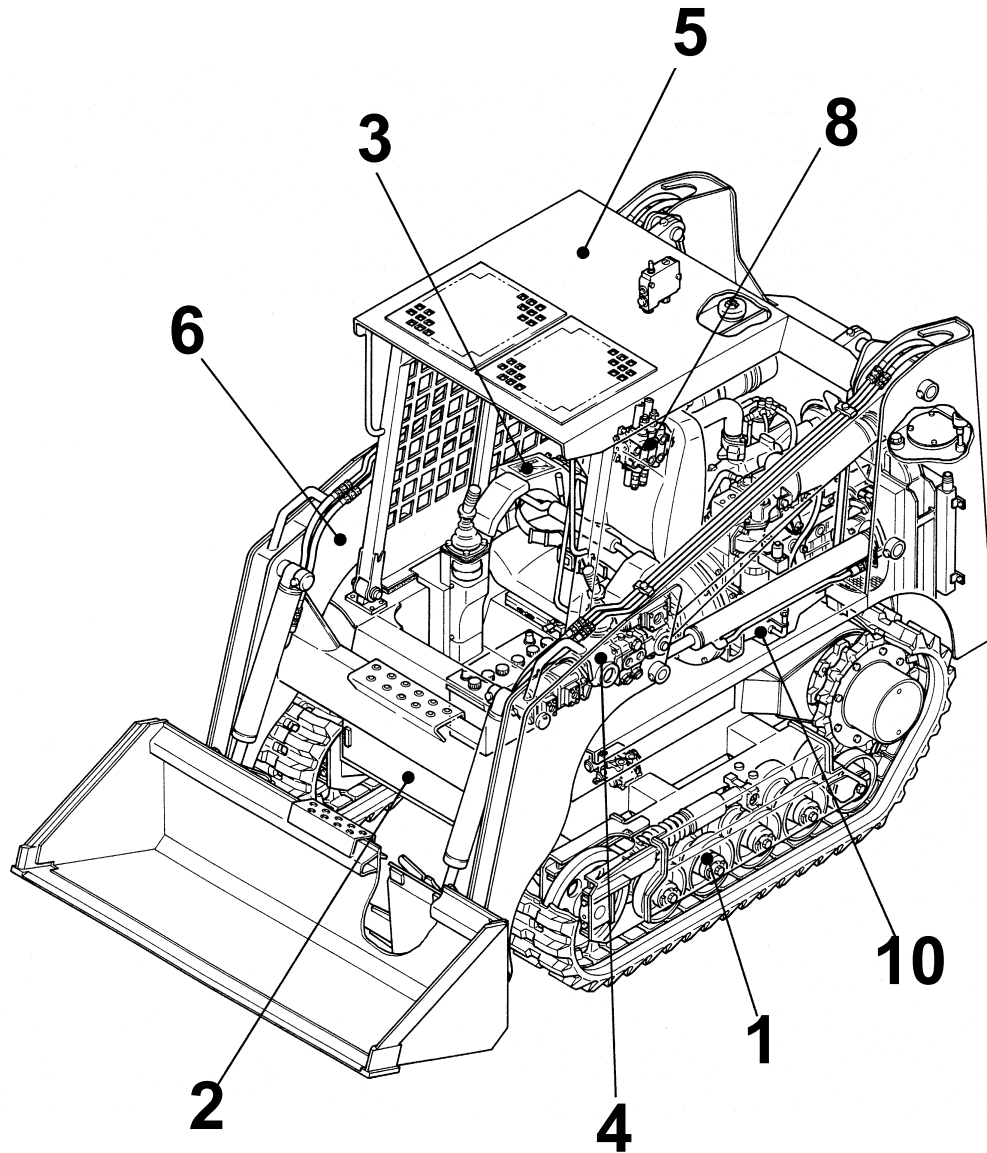

TL26

Book No.PT5-101Z5-1
Serial No.2620002-

TAKEUCHI

Item	Part number	Description	INDEX				Remarks
			Q'ty	Chan.	Serial No.	Serv.	
1		UNDERCARRIAGE					
2		MAIN FRAME & CONTROL LEVER					
3		ENGINE & ELECTRICAL SYSTEM					
4		HYDRAULIC PIPNG & TANK					
5		COVER & CAB					
6		ATTACHMENT					
7		DECAL & TOOL					
8		HYDRAULIC DEVICE					
9		NUMERICAL INDEX					
10		ENGINE(ISUZU 4JB1-PA06S,PA20)					
		ENGINE(ISUZU A-4JB1PAA10)					
		2006.07.3					

TL26 Book No. PT5-101Z5 S/N 2620002-
TRACK ROLLER (2620002~2620709)

T5-04a-1-D

TRACK ROLLER (2620002~2620709)

Item	Part number	Description	Q'ty	Chan.	Serial No.	Serv.	Remarks
1	0880130000	ROLLER ASSY	8				
2	0880130010	▪ SHELL	1				
3	0860134010	▪ SHAFT	1				
4	0221240400	▪ COVER	2				
5	1333073535	▪ BUSHING	2				
6	1432500560	▪ SEAL	2				
6-1	1432500561	▪ ▪ O-RING	2				
6-2	1432500562	▪ ▪ RING, seal	2				
7	1220000035	▪ RING, snap	2				
8	1420100300	▪ O-RING	2				
9	1501810001	▪ PLUG	1				
10	1100051645	BOLT	20				
11	1141540016	WASHER	20				
12	0880131000	ROLLER ASSY	2				
13	0880131010	▪ SHELL	1				
14	0860134010	▪ SHAFT	1				
15	0221240400	▪ COVER	2				
16	0221240300	▪ BUSHING	2				
17	1432500560	▪ SEAL	2				
17-1	1432500561	▪ ▪ O-RING	2				
17-2	1432500562	▪ ▪ RING, seal	2				
18	1220000035	▪ RING, snap	2				
19	1420100300	▪ O-RING	2				
20	1501810001	▪ PLUG	1				
	T504a1L						

T5-05a-3-D

FRONT IDLER						
Item	Part number	Description	Q'ty	Chan.	Serial No.	Serv. Remarks
0	0880140000	IDLER ASSY	2			rubber
1	0880140010	· IDLER	1			rubber
2	0880140020	· COVER (R.H.)	1			
3	0871140030	· SHAFT	1			
4	0880140030	· COVER (L.H.)	1			
5	1333064540	· BUSH	2			
6	1432500640	· SEAL	2			
6-1	1432500641	· · O-RING	2			
6-2	1432500642	· · RING, seal	2			
7	1420100400	· O-RING	2			
8	1213101000	· PIN, spring	2			
9	1501810001	· PLUG	1			rubber
10	1101141215	· BOLT	4			
11	1140020012	· WASHER, spring	4			
	T505a2L					