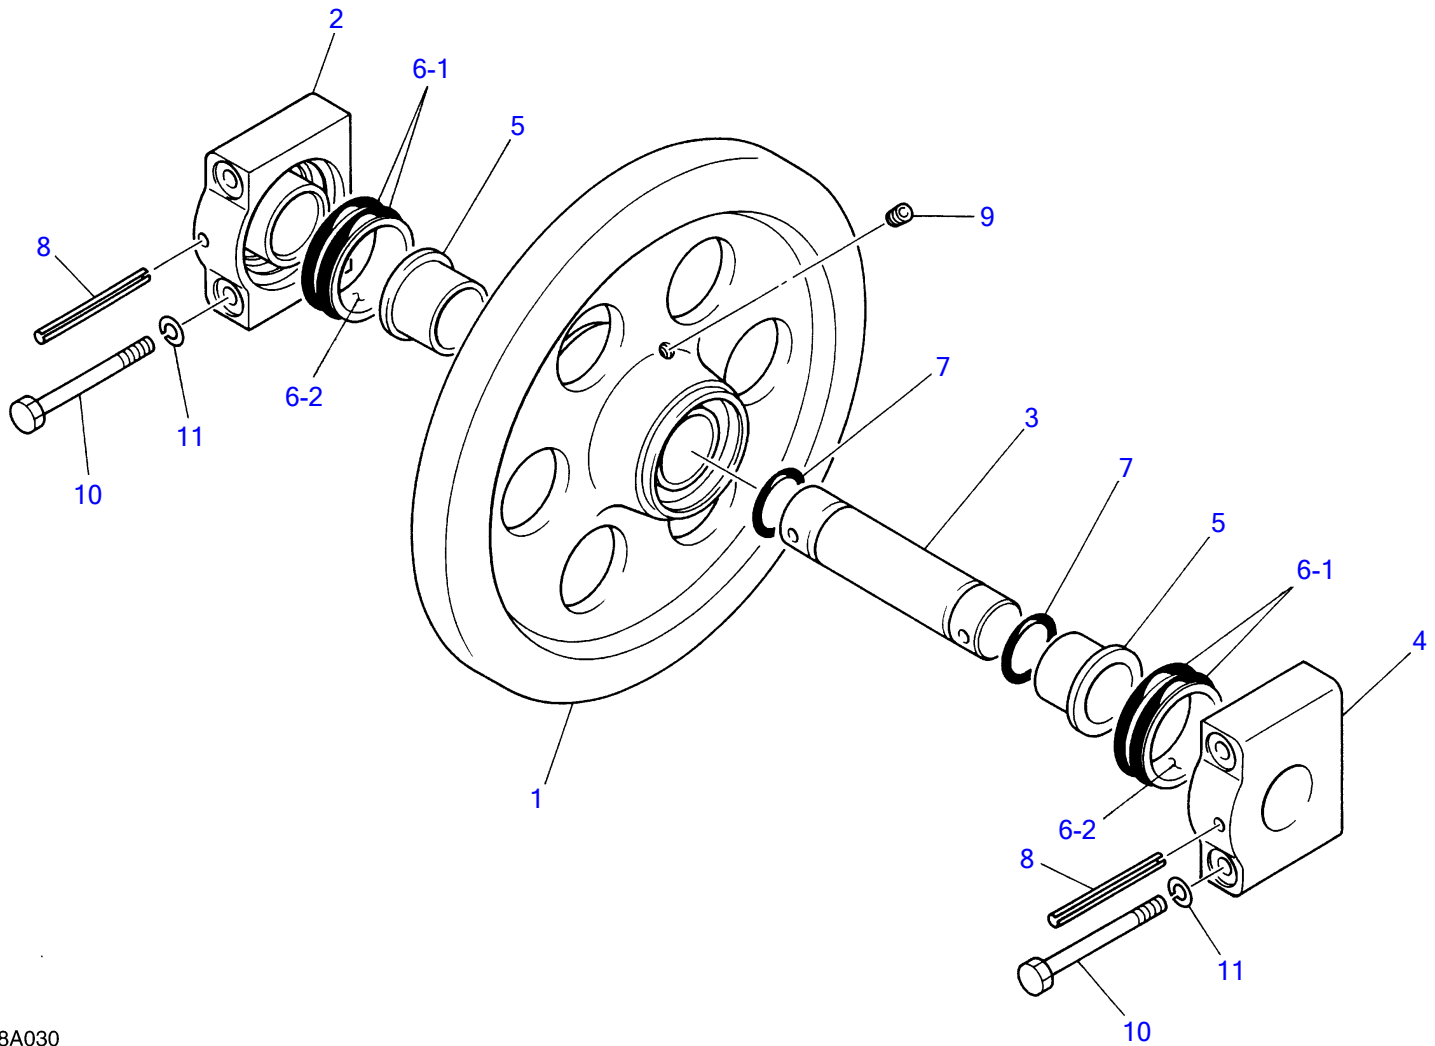

FRONT IDLER

Item	Part number	Description	Q'ty	Chan.	Serial No.	Serv.	Remarks
		IDLER ASSY, front					
0-1	0881140300	IDLER SUB ASSY, front	2			M	
1	0881140310	· IDLER	1			M	
2	0881140320	· SHAFT	1			M	
3	0881140330	· COVER	1			M	
4	0881140340	· COVER	1			M	
5	0881140350	· PLATE	1			M	
6	0881140360	· PLATE	1			M	
7	1305000005	· BEARING	2			M	
8	1432500800	· SEAL, floating	2			M	
8-1	1432500801	· · O-RING	2			M	
8-2	1432500802	· · RING, seal	2			M	
9	1420100400	· O-RING	2				
10	1501810001	· PLUG	1				
11	1213001026	· PIN, spring	1			M	
12	1100041030	· BOLT	2				
13	1106041635	· BOLT	1			M	
14	1140020010	· WASHER, spring	2				
15	1101141420	BOLT	8			M	
16	1141550014	WASHER	8				
	U2a050						

TL250 Book No. BU3Z004 S/N 225000001-
FRONT IDLER

T8A030

S=1/5