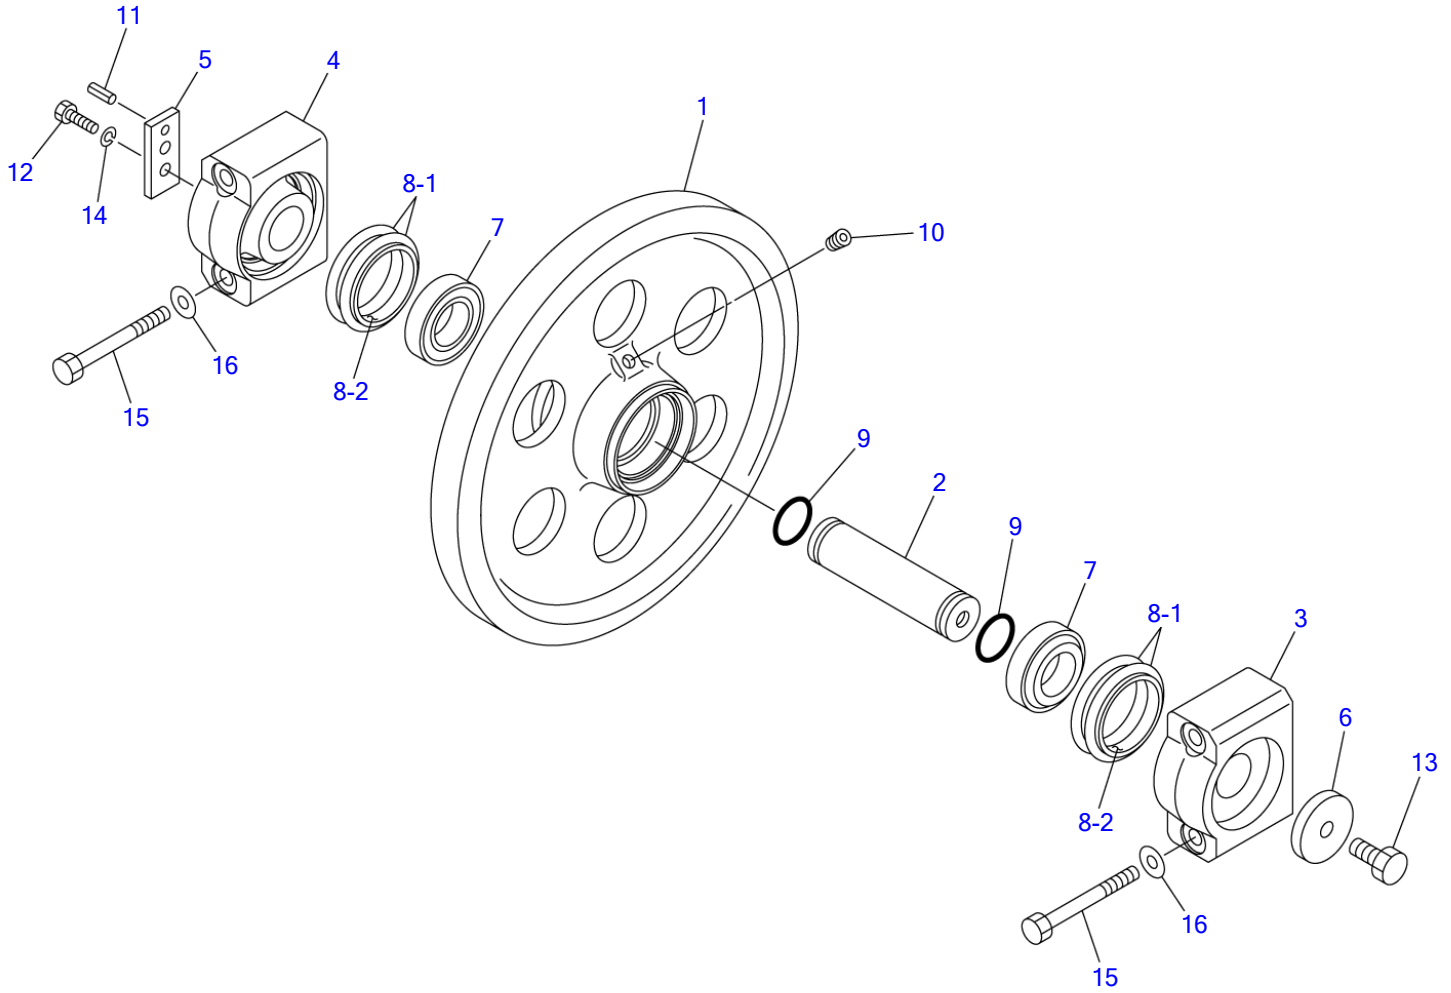

TRACK ROLLER B

Item	Part number	Description	Q'ty	Chan.	Serial No.	Serv.	Remarks
		ROLLER ASSY, track					
0-1	0881131300	ROLLER SUB ASSY, track	2				
1	0881131310	▪ ROLLER	1				
2	0881131320	▪ SHAFT	1				
3	0881131330	▪ COVER	1				
4	0881131340	▪ COVER	1				
5	0881131350	▪ PLATE	1				
6	0881131360	▪ PLATE	1				
7	1305000004	▪ BEARING	2				
8	1432500640	▪ SEAL, floating	2				
8-1	1432500641	▪ ▪ O-RING	2				
8-2	1432500642	▪ ▪ RING, seal	2				
9	1420100350	▪ O-RING	2				
10	1501810001	▪ PLUG	1				
11	1100041030	▪ BOLT	2				
12	1106241440	▪ BOLT	1				
13	1140020010	▪ WASHER, spring	2				
14	1100041460	BOLT	8				
15	1141550014	WASHER	8				
	U2a040						

TL250 Book No. BU3Z004 S/N 225000001-
FRONT IDLER

T7A030

S=1/7