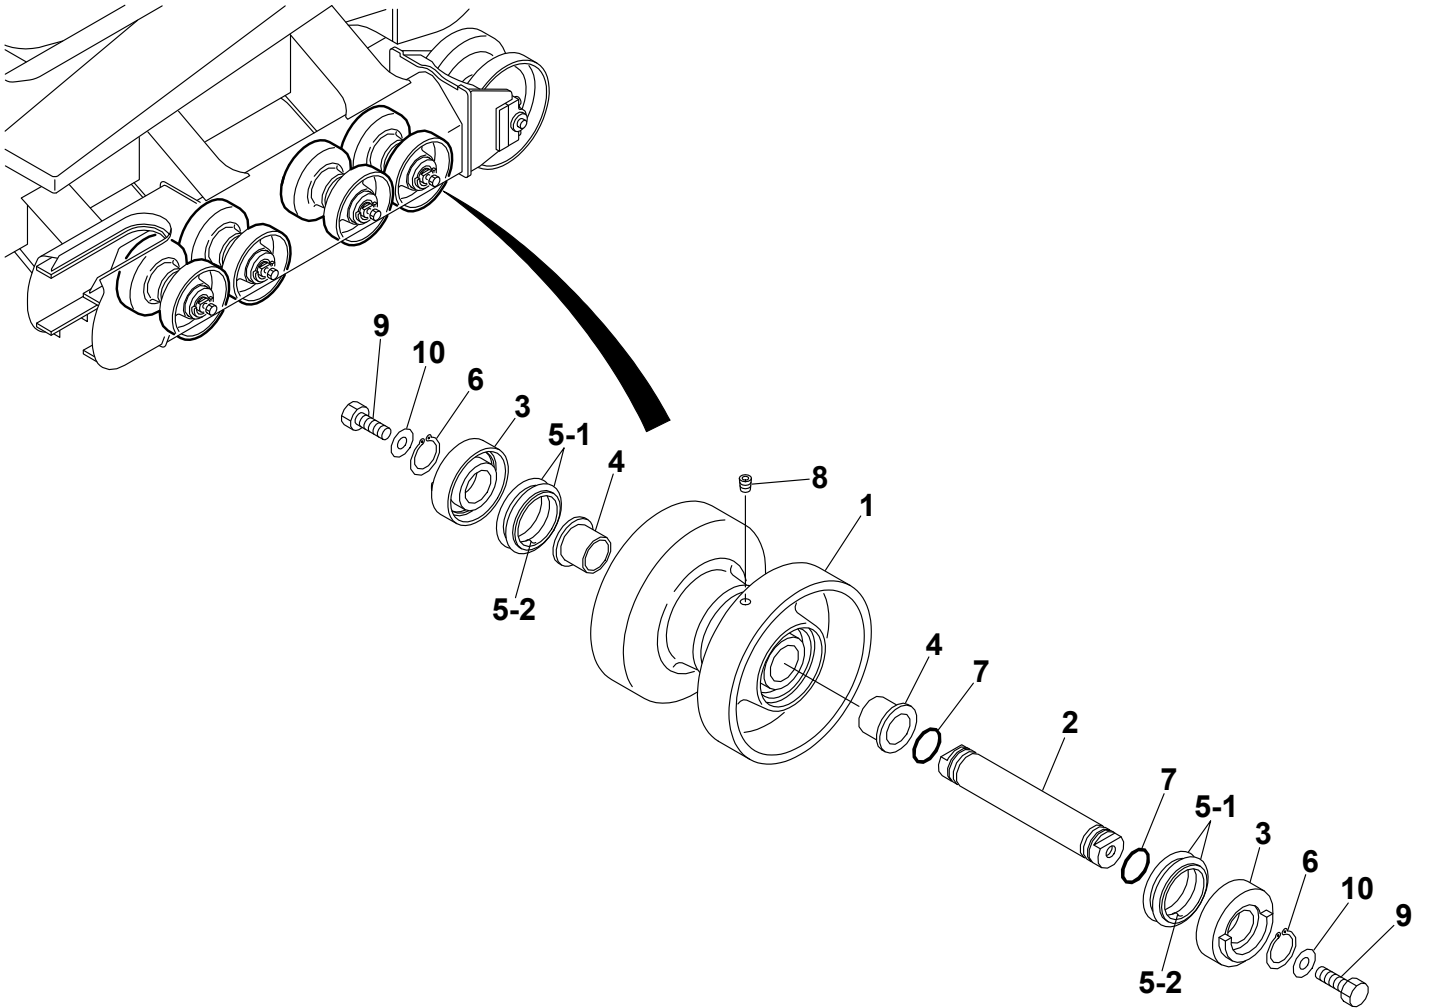

PARTS MANUAL

TL240

Serial No. 224000001~

BU2Z002-1(P-TL240BAB)

CRAWLER LOADER

TAKEUCHI

INDEX

Item	Part number	Description	Q'ty	Chan.	Serial No.	Serv.	Remarks
1		UNDERCARRIAGE					
2		MAIN FRAME & CONTROL LEVER					
3		ENGINE & ELECTRICAL SYSTEM					
4		HYDRAULIC PIPNG & TANK					
5		COVER & CAB					
6		ATTACHMENT					
7		DECAL & TOOL					
8		HYDRAULIC DEVICE					
10		ENGINE (4TNV98T-ZNTBL)					
		2009.01.22					

TL240 (P-TL240BAB) BU2Z002-1 S/N 22400001-
TRACK ROLLER A

T9A040

S=1/8, 1/20

TRACK ROLLER A

Item	Part number	Description	Q'ty	Chan.	Serial No.	Serv.	Remarks
		ROLLER ASSY, track					
0-1	0881130500	ROLLER SUB ASSY, track	8				
1	0881130510	· ROLLER	1				
2	0881130520	· SHAFT	1				
3	0881130530	· COVER	2				
4	1333064039	· BUSHING	2				
5	1432500640	· SEAL, floating	2				
5-1	1432500641	· · O-RING	2				
5-2	1432500642	· · RING, seal	2				
6	1220000040	· RING, snap	2				
7	1420100350	· O-RING	2				
8	1501810001	· PLUG	1				
9	1100041645	BOLT	16				
10	1141550016	WASHER	16				
	U2a030						

TL240 (P-TL240BAB) BU2Z002-1 S/N 22400001-
TRACK ROLLER B

T7A020

S=1/8, 1/20

TRACK ROLLER B

Item	Part number	Description	Q'ty	Chan.	Serial No.	Serv.	Remarks
		ROLLER ASSY, track					
0-1	0881131300	ROLLER SUB ASSY, track	2				
1	0881131310	· ROLLER	1				
2	0881131320	· SHAFT	1				
3	0881131330	· COVER	1				
4	0881131340	· COVER	1				
5	0881131350	· PLATE	1				
6	0881131360	· PLATE	1				
7	1305000004	· BEARING	2				
8	1432500640	· SEAL, floating	2				
8-1	1432500641	· · O-RING	2				
8-2	1432500642	· · RING, seal	2				
9	1420100350	· O-RING	2				
10	1501810001	· PLUG	1				
11	1100041030	· BOLT	2				
12	1106241440	· BOLT	1				
13	1140020010	· WASHER, spring	2				
14	1100041460	BOLT	8				
15	1141550014	WASHER	8				
	U2a040						