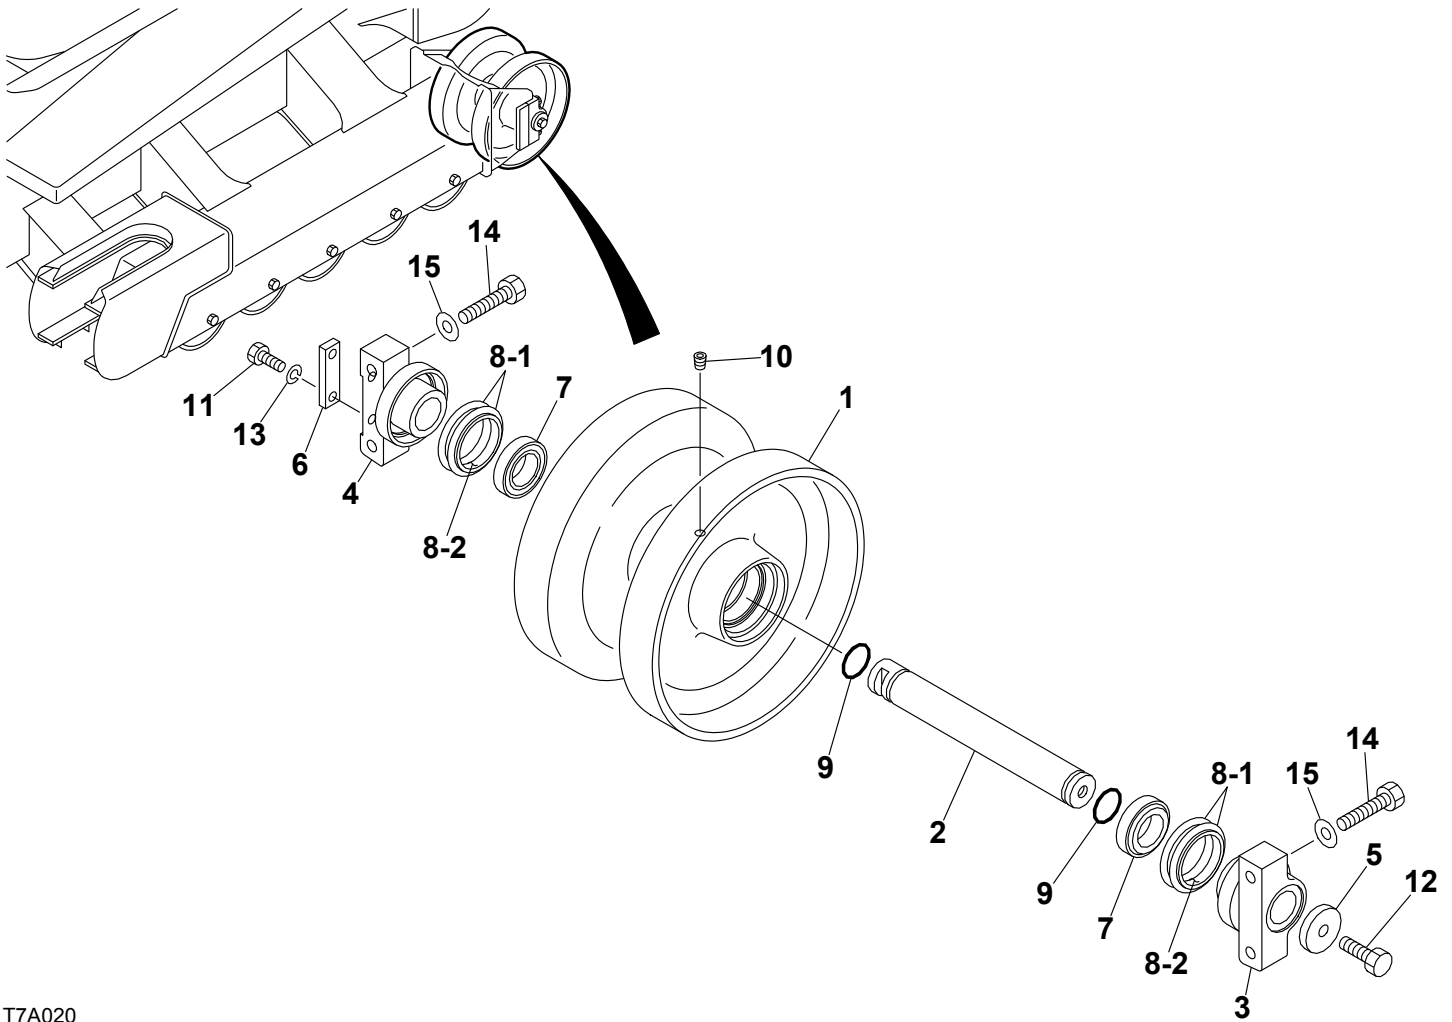

PARTS MANUAL

TL240

Serial No. 224000001~

BU2Z002-1(P-TL240BAB)

CRAWLER LOADER

TAKEUCHI

INDEX

Item	Part number	Description	Q'ty	Chan.	Serial No.	Serv.	Remarks
1		UNDERCARRIAGE					
2		MAIN FRAME & CONTROL LEVER					
3		ENGINE & ELECTRICAL SYSTEM					
4		HYDRAULIC PIPNG & TANK					
5		COVER & CAB					
6		ATTACHMENT					
7		DECAL & TOOL					
8		HYDRAULIC DEVICE					
10		ENGINE (4TNV98T-ZNTBL)					
		2009.01.22					

TL240 (P-TL240BAB) BU2Z002-1 S/N 22400001-
TRACK ROLLER A

T9A040

S=1/8, 1/20

TRACK ROLLER A

Item	Part number	Description	Q'ty	Chan.	Serial No.	Serv.	Remarks
		ROLLER ASSY, track					
0-1	0881130500	ROLLER SUB ASSY, track	8				
1	0881130510	· ROLLER	1				
2	0881130520	· SHAFT	1				
3	0881130530	· COVER	2				
4	1333064039	· BUSHING	2				
5	1432500640	· SEAL, floating	2				
5-1	1432500641	· · O-RING	2				
5-2	1432500642	· · RING, seal	2				
6	1220000040	· RING, snap	2				
7	1420100350	· O-RING	2				
8	1501810001	· PLUG	1				
9	1100041645	BOLT	16				
10	1141550016	WASHER	16				
	U2a030						

TL240 (P-TL240BAB) BU2Z002-1 S/N 22400001-
TRACK ROLLER B

T7A020

S=1/8, 1/20

TRACK ROLLER B

Item	Part number	Description	Q'ty	Chan.	Serial No.	Serv.	Remarks
		ROLLER ASSY, track					
0-1	0881131300	ROLLER SUB ASSY, track	2				
1	0881131310	· ROLLER	1				
2	0881131320	· SHAFT	1				
3	0881131330	· COVER	1				
4	0881131340	· COVER	1				
5	0881131350	· PLATE	1				
6	0881131360	· PLATE	1				
7	1305000004	· BEARING	2				
8	1432500640	· SEAL, floating	2				
8-1	1432500641	· · O-RING	2				
8-2	1432500642	· · RING, seal	2				
9	1420100350	· O-RING	2				
10	1501810001	· PLUG	1				
11	1100041030	· BOLT	2				
12	1106241440	· BOLT	1				
13	1140020010	· WASHER, spring	2				
14	1100041460	BOLT	8				
15	1141550014	WASHER	8				
	U2a040						