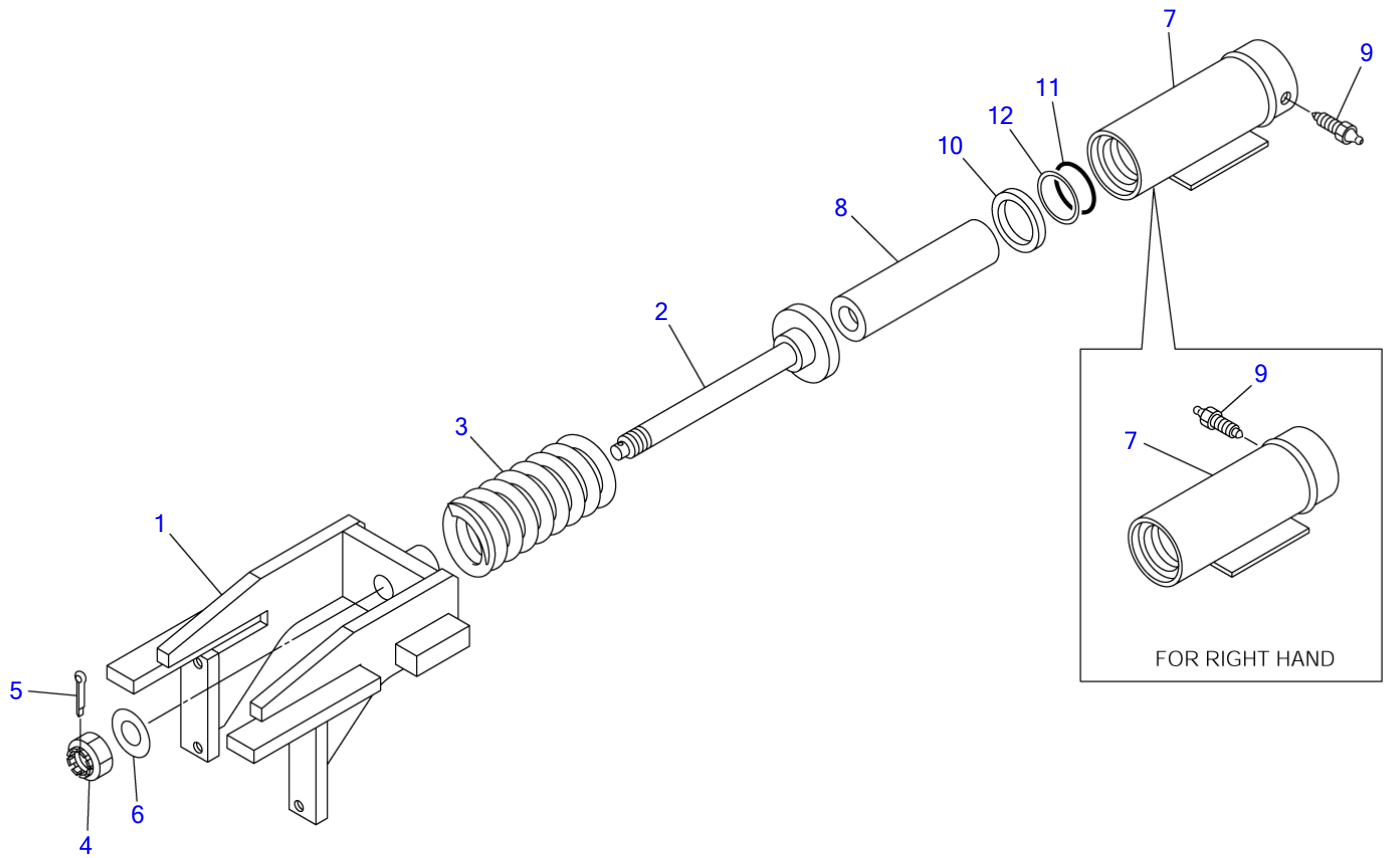

FRONT IDLER

Item	Part number	Description	Q'ty	Chan.	Serial No.	Serv.	Remarks
0	0880140000	IDLER ASSY	2				
1	0880140010	▪ IDLER	1				
2	0880140020	▪ COVER (R.H.)	1				
3	0871140030	▪ SHAFT	1				
4	0880140030	▪ COVER (L.H.)	1				
5	1333064540	▪ BUSH	2				
6	1432500640	▪ SEAL, floating	2				
6-1	1432500641	▪ ▪ O-RING	2				
6-2	1432500642	▪ ▪ RING, seal	2				
7	1420100400	▪ O-RING	2				
8	1213101000	▪ PIN, spring	2				
9	1501820001	▪ PLUG	1				
10	1101141215	BOLT	8				
11	1140020012	WASHER, spring	8				
	U1a041						

TL230 Book No. BU1Z004 S/N 223000001-
TRACK ADJUSTER

T8A040

S=1/8X110%