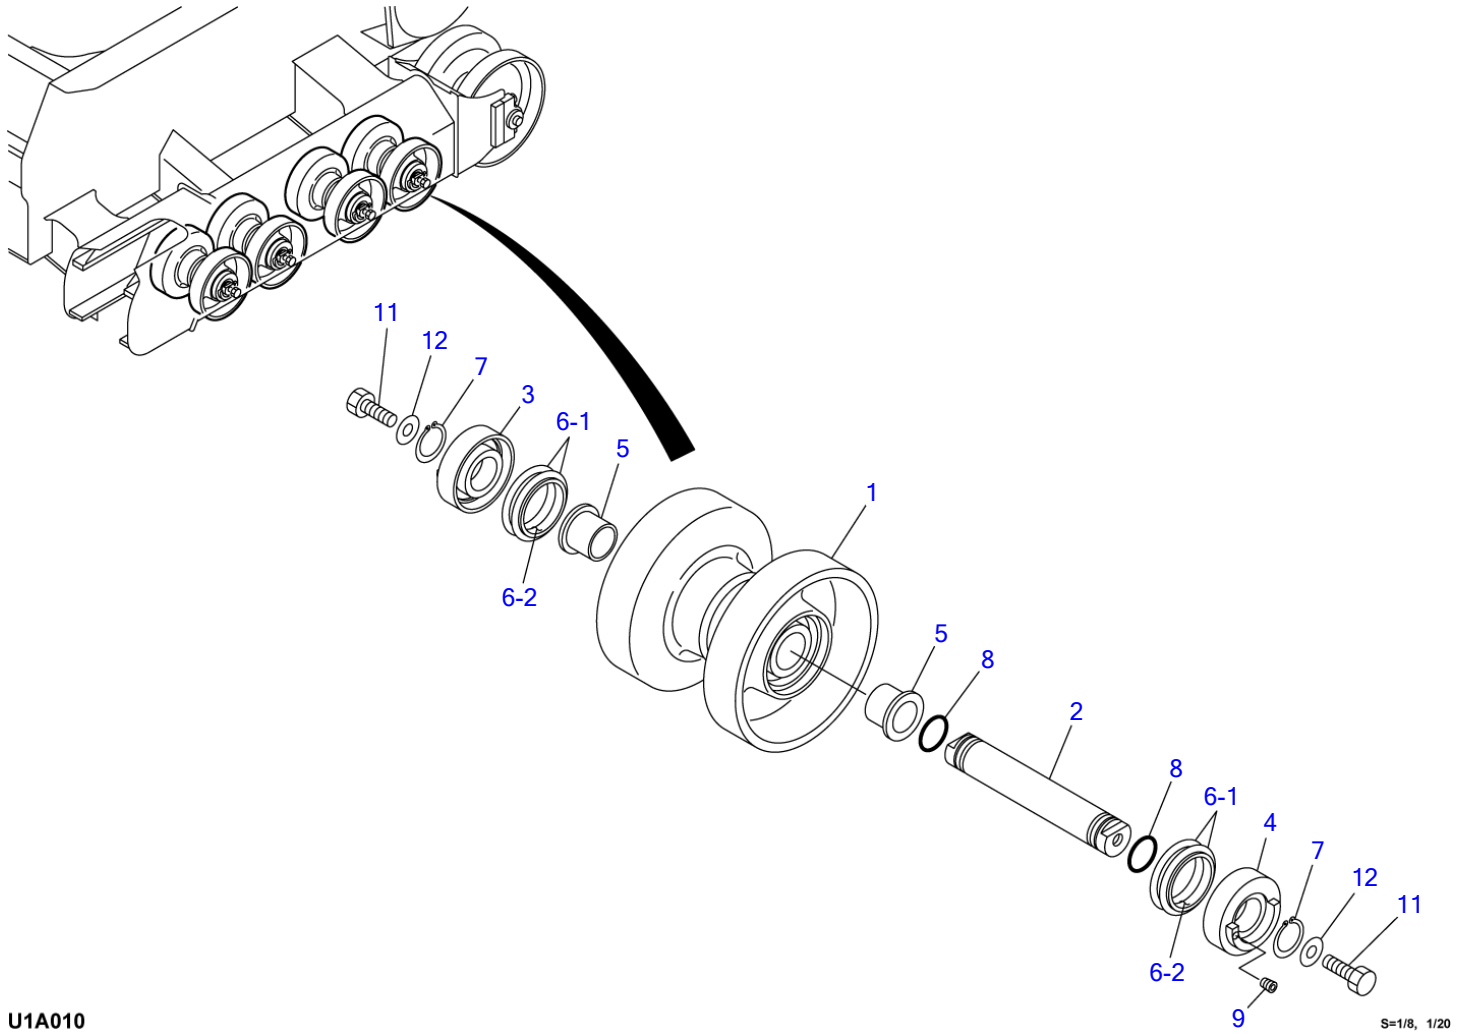

# PARTS MANUAL

**TL230**

Serial No. 223000001~

BU1Z004(P-TL230BAC)

**CRAWLER LOADER**

**TAKEUCHI**

INDEX						
Item	Part number	Description	Q'ty	Chan.	Serial No.	Serv. Remarks
1		UNDERCARRIAGE				
2		MAIN FRAME & CONTROL LEVER				
3		ENGINE & ELECTRICAL SYSTEM				
4		HYDRAULIC PIPNG & TANK				
5		COVER & CAB				
6		ATTACHMENT				
7		DECAL & TOOL				
8		HYDRAULIC DEVICE				
10		ENGINE (4TNV98-ZNTBL)				
		2008.09.12 RV-1				
99		Kits, Attachments and Quick Reference				

U1A010

S=1/8, 1/20

**TRACK ROLLER A**

Item	Part number	Description	Q'ty	Chan.	Serial No.	Serv.	Remarks
		ROLLER ASSY, track					
0-1	<b>0880130100</b>	ROLLER SUB ASSY, track	8				
1	<b>0880130010</b>	▪ ROLLER	1				
2	<b>0860134010</b>	▪ SHAFT	1				
3	<b>0221240400</b>	▪ COVER	1				
4	<b>0651300190</b>	▪ COVER	1				
5	<b>1333073535</b>	▪ BUSHING	2				
6	<b>1432500560</b>	▪ SEAL, floating	2				
6-1	<b>1432500561</b>	▪ ▪ O-RING	2				
6-2	<b>1432500562</b>	▪ ▪ RING, seal	2				
7	<b>1220000035</b>	▪ RING, snap	2				
8	<b>1420100300</b>	▪ O-RING	2				
9	<b>1501840000</b>	▪ PLUG	1				
11	<b>1100041645</b>	BOLT	16				
12	<b>1141550016</b>	WASHER	16				
	<b>U1a010</b>						

T8A020

S=1/8, 1/20

**TRACK ROLLER B**

Item	Part number	Description	Q'ty	Chan.	Serial No.	Serv.	Remarks
		ROLLER ASSY, track					
0-1	<b>0880135600</b>	ROLLER SUB ASSY, track	2				
1	<b>0880135610</b>	▪ ROLLER	1				
2	<b>0880135620</b>	▪ SHAFT	1				
3	<b>0881131330</b>	▪ COVER	1				
4	<b>0881131340</b>	▪ COVER	1				
5	<b>0881131350</b>	▪ PLATE	1				
6	<b>0881131360</b>	▪ PLATE	1				
7	<b>1305000004</b>	▪ BEARING	2				
8	<b>1432500640</b>	▪ SEAL, floating	2				
8-1	<b>1432500641</b>	▪ ▪ O-RING	2				
8-2	<b>1432500642</b>	▪ ▪ RING, seal	2				
9	<b>1420100350</b>	▪ O-RING	2				
10	<b>1501810001</b>	▪ PLUG	1				
11	<b>1100041030</b>	▪ BOLT	2				
12	<b>1106241440</b>	▪ BOLT	1				
13	<b>1140020010</b>	▪ WASHER, spring	2				
14	<b>1100041460</b>	BOLT	8				
15	<b>1141550014</b>	WASHER	8				
	<b>U1a030</b>						