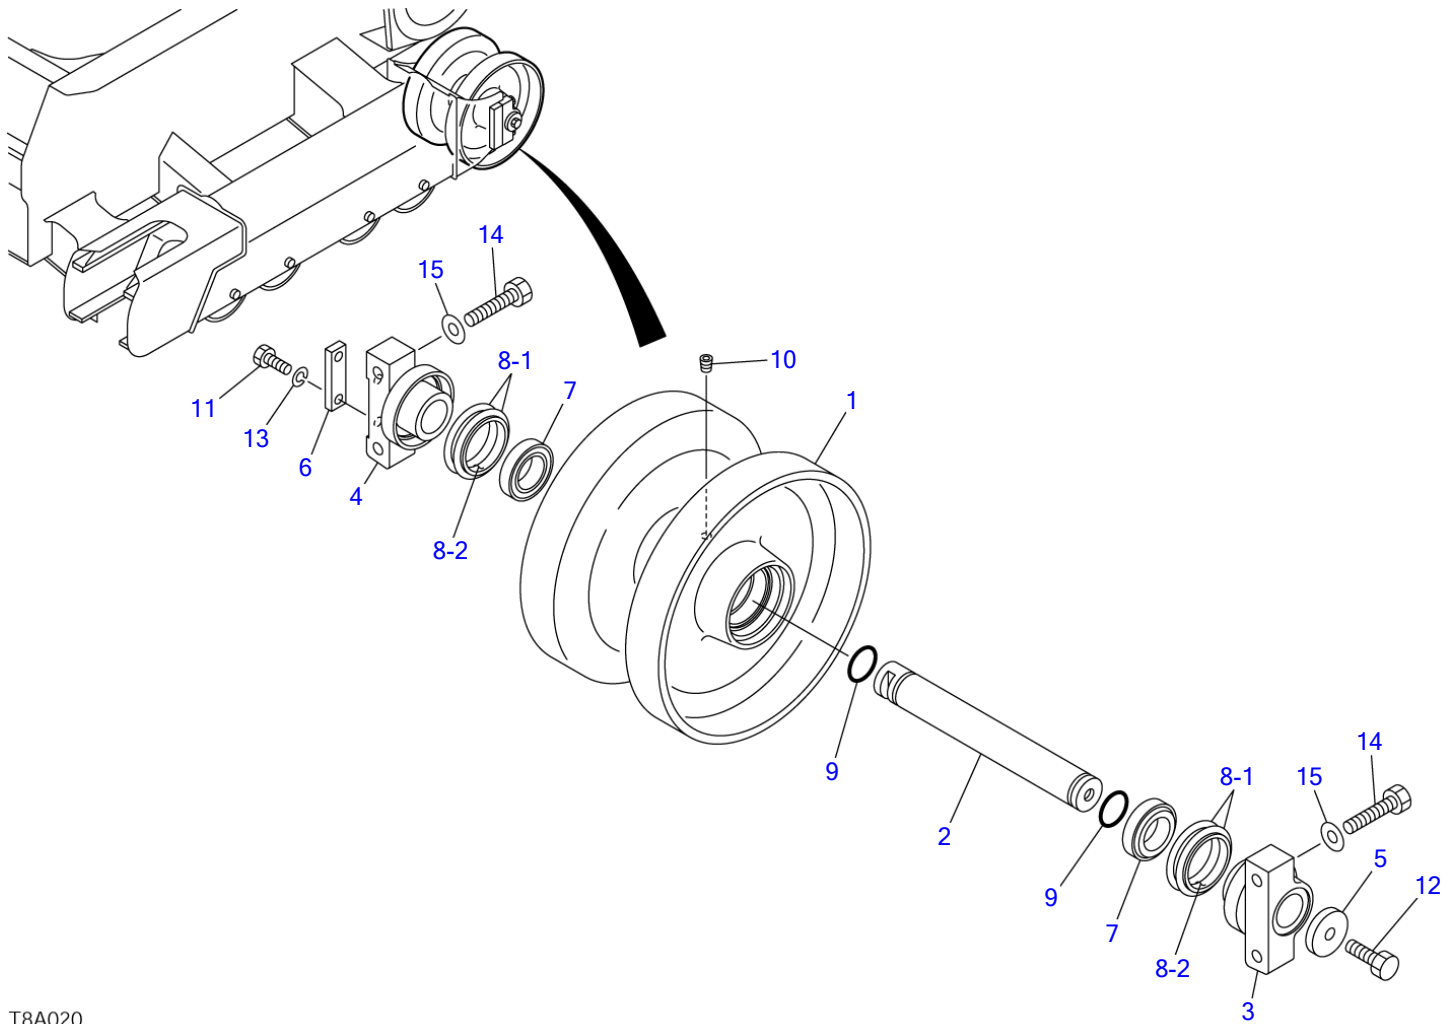

# PARTS MANUAL

**TL230**

Serial No. 223000001~

BU1Z004(P-TL230BAC)

**CRAWLER LOADER**

**TAKEUCHI**

INDEX						
Item	Part number	Description	Q'ty	Chan.	Serial No.	Serv. Remarks
1		UNDERCARRIAGE				
2		MAIN FRAME & CONTROL LEVER				
3		ENGINE & ELECTRICAL SYSTEM				
4		HYDRAULIC PIPNG & TANK				
5		COVER & CAB				
6		ATTACHMENT				
7		DECAL & TOOL				
8		HYDRAULIC DEVICE				
10		ENGINE (4TNV98-ZNTBL)				
		2008.09.12 RV-1				
99		Kits, Attachments and Quick Reference				

U1A010

S=1/8, 1/20

**TRACK ROLLER A**

Item	Part number	Description	Q'ty	Chan.	Serial No.	Serv.	Remarks
		ROLLER ASSY, track					
0-1	<b>0880130100</b>	ROLLER SUB ASSY, track	8				
1	<b>0880130010</b>	▪ ROLLER	1				
2	<b>0860134010</b>	▪ SHAFT	1				
3	<b>0221240400</b>	▪ COVER	1				
4	<b>0651300190</b>	▪ COVER	1				
5	<b>1333073535</b>	▪ BUSHING	2				
6	<b>1432500560</b>	▪ SEAL, floating	2				
6-1	<b>1432500561</b>	▪ ▪ O-RING	2				
6-2	<b>1432500562</b>	▪ ▪ RING, seal	2				
7	<b>1220000035</b>	▪ RING, snap	2				
8	<b>1420100300</b>	▪ O-RING	2				
9	<b>1501840000</b>	▪ PLUG	1				
11	<b>1100041645</b>	BOLT	16				
12	<b>1141550016</b>	WASHER	16				
	<b>U1a010</b>						

T8A020

S=1/8, 1/20

**TRACK ROLLER B**

Item	Part number	Description	Q'ty	Chan.	Serial No.	Serv.	Remarks
		ROLLER ASSY, track					
0-1	<b>0880135600</b>	ROLLER SUB ASSY, track	2				
1	<b>0880135610</b>	▪ ROLLER	1				
2	<b>0880135620</b>	▪ SHAFT	1				
3	<b>0881131330</b>	▪ COVER	1				
4	<b>0881131340</b>	▪ COVER	1				
5	<b>0881131350</b>	▪ PLATE	1				
6	<b>0881131360</b>	▪ PLATE	1				
7	<b>1305000004</b>	▪ BEARING	2				
8	<b>1432500640</b>	▪ SEAL, floating	2				
8-1	<b>1432500641</b>	▪ ▪ O-RING	2				
8-2	<b>1432500642</b>	▪ ▪ RING, seal	2				
9	<b>1420100350</b>	▪ O-RING	2				
10	<b>1501810001</b>	▪ PLUG	1				
11	<b>1100041030</b>	▪ BOLT	2				
12	<b>1106241440</b>	▪ BOLT	1				
13	<b>1140020010</b>	▪ WASHER, spring	2				
14	<b>1100041460</b>	BOLT	8				
15	<b>1141550014</b>	WASHER	8				
	<b>U1a030</b>						