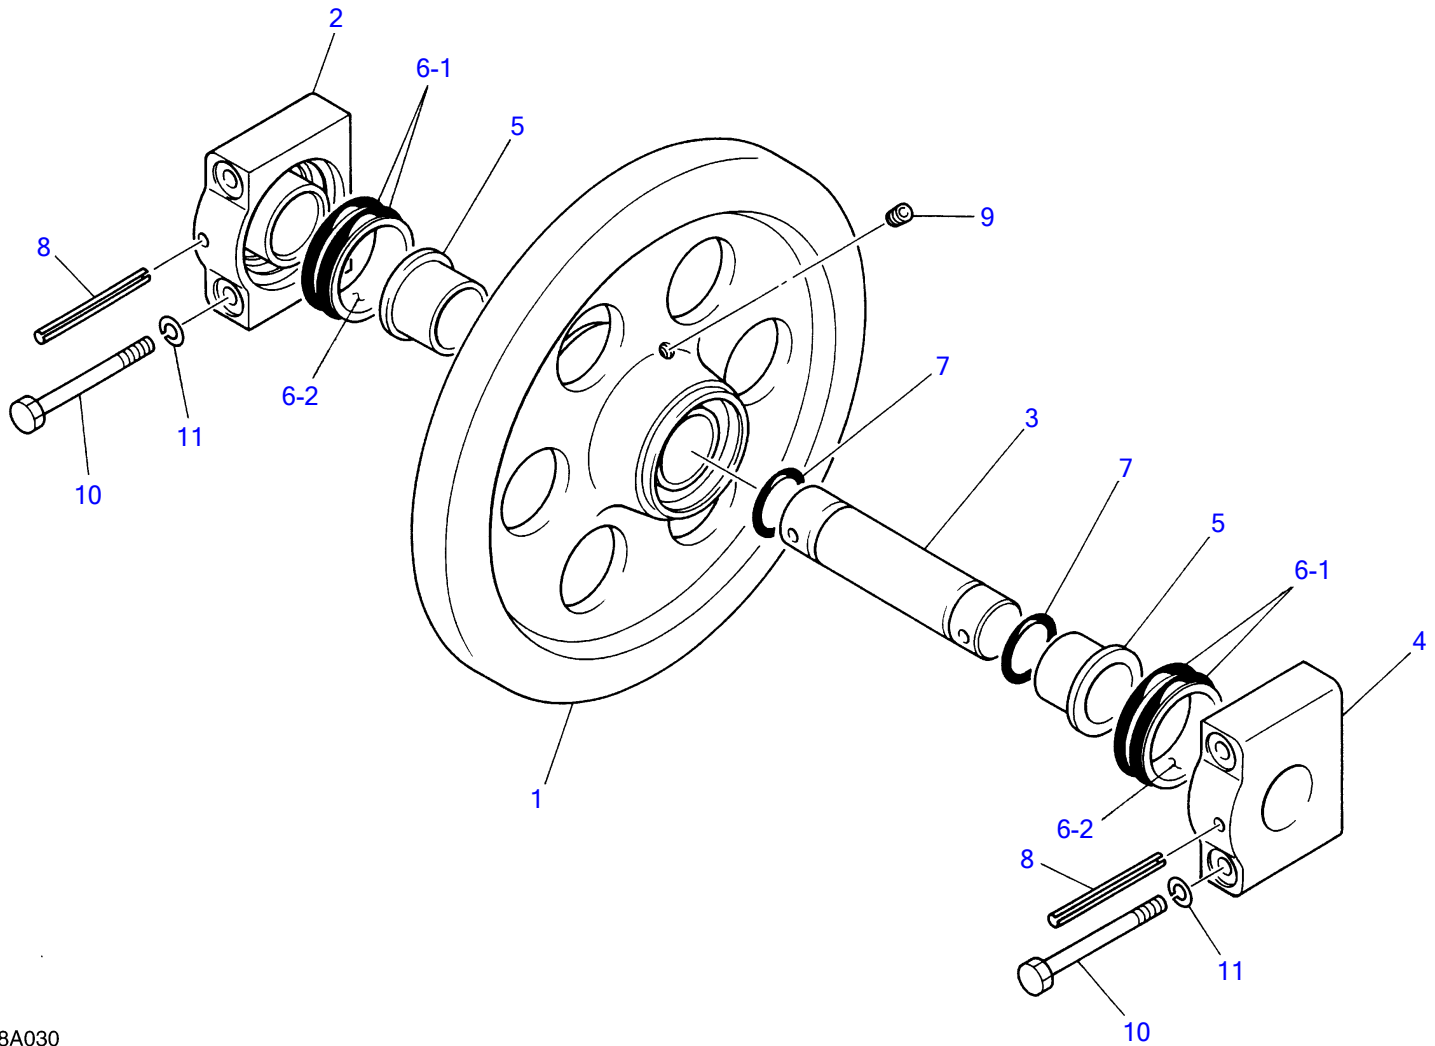

# PARTS MANUAL

**TL230**

Serial No. 223000001~

BU1Z004(P-TL230BAC)

**CRAWLER LOADER**

**TAKEUCHI**

INDEX						
Item	Part number	Description	Q'ty	Chan.	Serial No.	Serv. Remarks
1		UNDERCARRIAGE				
2		MAIN FRAME & CONTROL LEVER				
3		ENGINE & ELECTRICAL SYSTEM				
4		HYDRAULIC PIPNG & TANK				
5		COVER & CAB				
6		ATTACHMENT				
7		DECAL & TOOL				
8		HYDRAULIC DEVICE				
10		ENGINE (4TNV98-ZNTBL)				
		2008.09.12 RV-1				
99		Kits, Attachments and Quick Reference				

U1A010

S=1/8, 1/20

**TRACK ROLLER A**

Item	Part number	Description	Q'ty	Chan.	Serial No.	Serv.	Remarks
		ROLLER ASSY, track					
0-1	<b>0880130100</b>	ROLLER SUB ASSY, track	8				
1	<b>0880130010</b>	▪ ROLLER	1				
2	<b>0860134010</b>	▪ SHAFT	1				
3	<b>0221240400</b>	▪ COVER	1				
4	<b>0651300190</b>	▪ COVER	1				
5	<b>1333073535</b>	▪ BUSHING	2				
6	<b>1432500560</b>	▪ SEAL, floating	2				
6-1	<b>1432500561</b>	▪ ▪ O-RING	2				
6-2	<b>1432500562</b>	▪ ▪ RING, seal	2				
7	<b>1220000035</b>	▪ RING, snap	2				
8	<b>1420100300</b>	▪ O-RING	2				
9	<b>1501840000</b>	▪ PLUG	1				
11	<b>1100041645</b>	BOLT	16				
12	<b>1141550016</b>	WASHER	16				
	<b>U1a010</b>						

T8A020

S=1/8, 1/20

**TRACK ROLLER B**

Item	Part number	Description	Q'ty	Chan.	Serial No.	Serv.	Remarks
		ROLLER ASSY, track					
0-1	<b>0880135600</b>	ROLLER SUB ASSY, track	2				
1	<b>0880135610</b>	▪ ROLLER	1				
2	<b>0880135620</b>	▪ SHAFT	1				
3	<b>0881131330</b>	▪ COVER	1				
4	<b>0881131340</b>	▪ COVER	1				
5	<b>0881131350</b>	▪ PLATE	1				
6	<b>0881131360</b>	▪ PLATE	1				
7	<b>1305000004</b>	▪ BEARING	2				
8	<b>1432500640</b>	▪ SEAL, floating	2				
8-1	<b>1432500641</b>	▪ ▪ O-RING	2				
8-2	<b>1432500642</b>	▪ ▪ RING, seal	2				
9	<b>1420100350</b>	▪ O-RING	2				
10	<b>1501810001</b>	▪ PLUG	1				
11	<b>1100041030</b>	▪ BOLT	2				
12	<b>1106241440</b>	▪ BOLT	1				
13	<b>1140020010</b>	▪ WASHER, spring	2				
14	<b>1100041460</b>	BOLT	8				
15	<b>1141550014</b>	WASHER	8				
	<b>U1a030</b>						