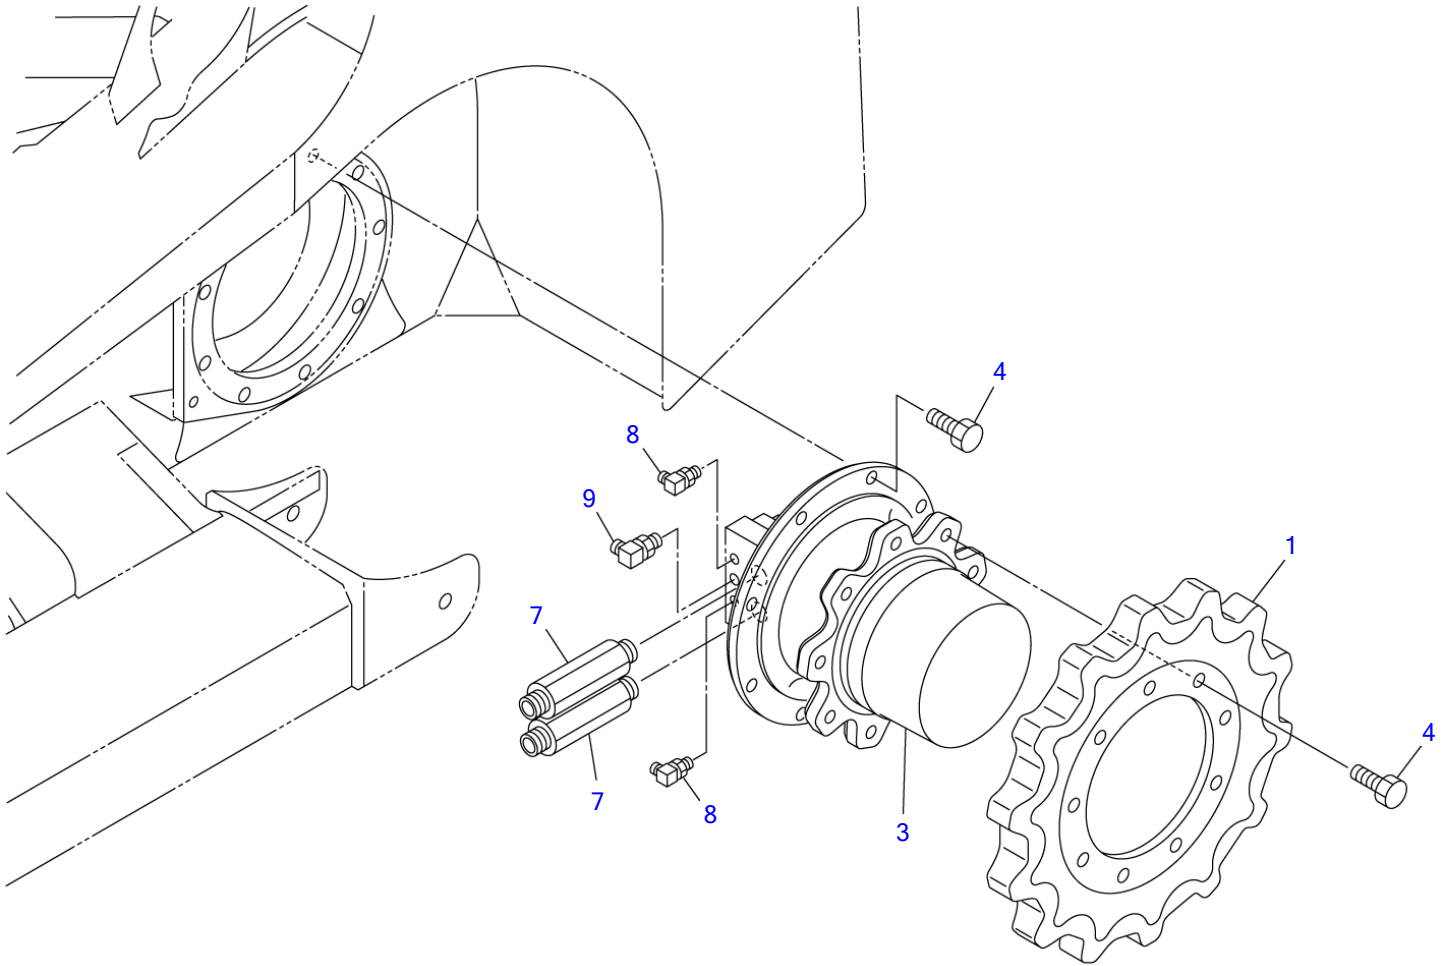

T3A020

S=1/8, 1/20

TRACK ROLLER B

Item	Part number	Description	Q'ty	Chan.	Serial No.	Serv.	Remarks
		ROLLER ASSY, track					
0-1	0880135100	ROLLER SUB ASSY, track	2				
1	0880135200	▪ ROLLER	1				
2	0880133300	▪ SHAFT	1				
3	0880132400	▪ COVER	2				
4	0880133500	▪ NUT	1				
5	1305000004	▪ BEARING	2				
6	1432500660	▪ SEAL, floating	2				
6-1	1432500661	▪ ▪ O-RING	2				
6-2	1432500662	▪ ▪ RING, seal	2				
7	1220000035	▪ RING, retaining	2				
8	1420100300	▪ O-RING	2				
9	1501810001	▪ PLUG	1				
10	0880133600	▪ NUT	1				
11	1121340608	▪ SET-SCREW	1				
12	1100051645	BOLT	4				
13	1141540016	WASHER	4				
	U0a020						

TL220 Book No. BU0Z000 S/N 222000001-
FRONT IDLER

T3A030

S=1/5

FRONT IDLER

Item	Part number	Description	Q'ty	Chan.	Serial No.	Serv.	Remarks
		IDLER ASSY, front					
0-1	0651400100	IDLER SUB ASSY, front	2				
1	0651400110	▪ IDLER	1				
2	0651400120	▪ COVER	2				
3	0651400130	▪ SHAFT	1				
4	1333064039	▪ BUSHING	2				
5	1432500640	▪ SEAL, floating	2				
5-1	1432500641	▪ ▪ O-RING	2				
5-2	1432500642	▪ ▪ RING, seal	2				
6	1213001085	▪ PIN, spring	2				M
7	1420100350	▪ O-RING	2				
8	1501820001	▪ PLUG	1				
9	1101041235	BOLT	8				M
10	1140020012	WASHER, spring	8				
	U0a030						

TL220 Book No. BU0Z000 S/N 222000001-
TRACK ADJUSTER

T3A040

S=1/8X110%

TRACK ADJUSTER

Item	Part number	Description	Q'ty	Chan.	Serial No.	Serv.	Remarks
		SPRING ASSY (L.H.)					
		SPRING ASSY (R.H.)					
0-1	0651500100	SPRING SUB ASSY	2				
1	0651500110	• YOKE	1				
2	0880152120	• ROD	1				
3	0007000004	• SPRING	1				
4	1132030024	• NUT	1				
5	1210000545	• PIN, split	1				
6	1141550024	• WASHER	1				
0-2	0651500200	CYLINDER ASSY (L.H.)	1				
	0651500300	CYLINDER ASSY (R.H.)	1				
7	0651500210	• CYLINDER, grease (L.H.)	1				
	0651500310	• CYLINDER, grease (R.H.)	1				
8	0651500220	• PISTON	1				
9	1541300501	• VALVE ASSY, check	1				
10	1400402640	• SEAL, oil	1				
11	1422010450	• O-RING	1				
12	1421020450	• RING, back-up	1				
	U0a041						