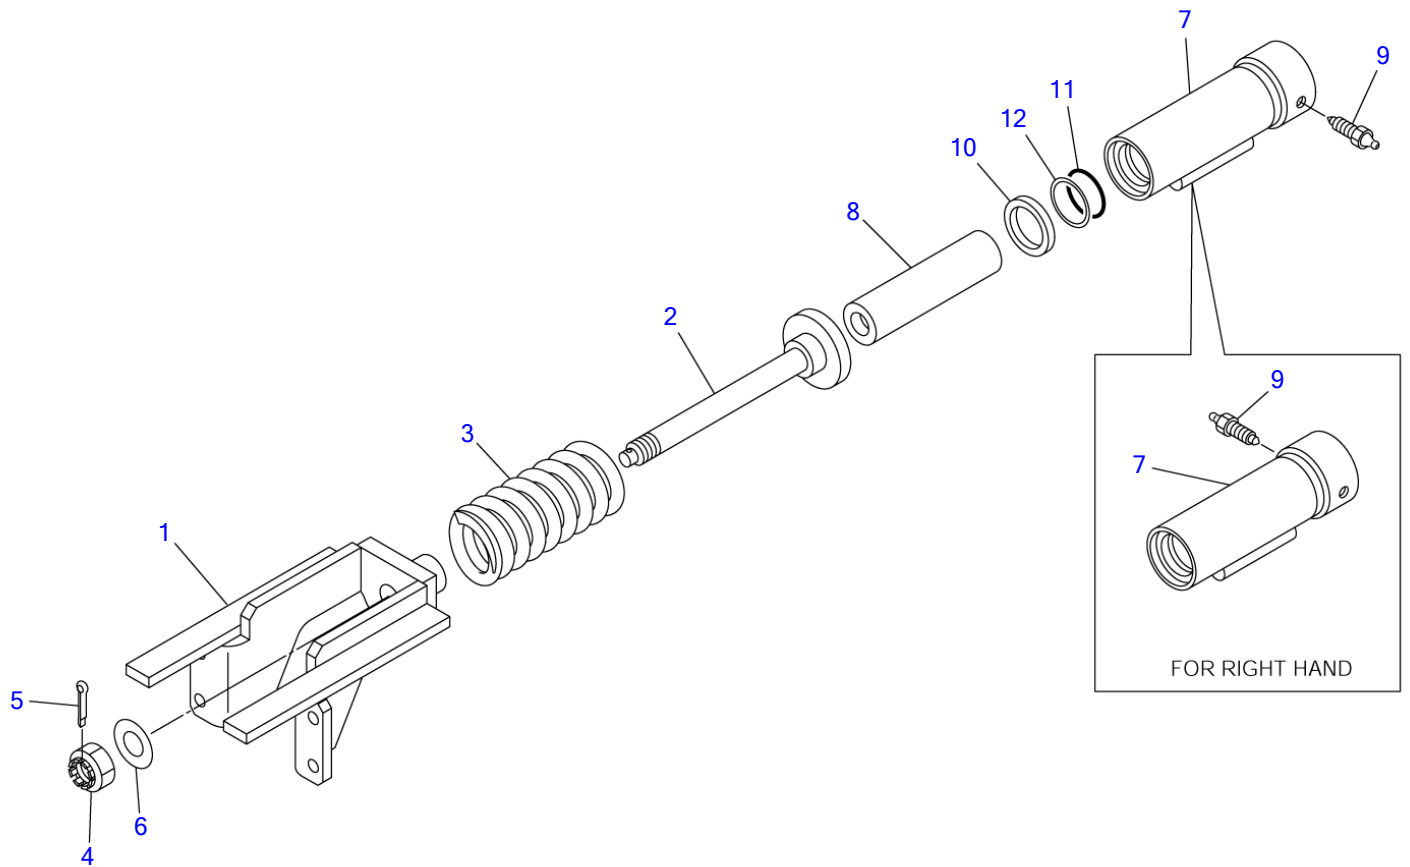

T3A020

S=1/8, 1/20

TRACK ROLLER B

Item	Part number	Description	Q'ty	Chan.	Serial No.	Serv.	Remarks
		ROLLER ASSY, track					
0-1	0880135100	ROLLER SUB ASSY, track	2				
1	0880135200	▪ ROLLER	1				
2	0880133300	▪ SHAFT	1				
3	0880132400	▪ COVER	2				
4	0880133500	▪ NUT	1				
5	1305000004	▪ BEARING	2				
6	1432500660	▪ SEAL, floating	2				
6-1	1432500661	▪ ▪ O-RING	2				
6-2	1432500662	▪ ▪ RING, seal	2				
7	1220000035	▪ RING, retaining	2				
8	1420100300	▪ O-RING	2				
9	1501810001	▪ PLUG	1				
10	0880133600	▪ NUT	1				
11	1121340608	▪ SET-SCREW	1				
12	1100051645	BOLT	4				
13	1141540016	WASHER	4				
	U0a020						

TL220 Book No. BU0Z000 S/N 222000001-
FRONT IDLER

T3A030

S=1/5

FRONT IDLER

Item	Part number	Description	Q'ty	Chan.	Serial No.	Serv.	Remarks
		IDLER ASSY, front					
0-1	0651400100	IDLER SUB ASSY, front	2				
1	0651400110	▪ IDLER	1				
2	0651400120	▪ COVER	2				
3	0651400130	▪ SHAFT	1				
4	1333064039	▪ BUSHING	2				
5	1432500640	▪ SEAL, floating	2				
5-1	1432500641	▪ ▪ O-RING	2				
5-2	1432500642	▪ ▪ RING, seal	2				
6	1213001085	▪ PIN, spring	2				M
7	1420100350	▪ O-RING	2				
8	1501820001	▪ PLUG	1				
9	1101041235	BOLT	8				M
10	1140020012	WASHER, spring	8				
	U0a030						

TL220 Book No. BU0Z000 S/N 222000001-
TRACK ADJUSTER

T3A040

S=1/8X110%

TRACK ADJUSTER

Item	Part number	Description	Q'ty	Chan.	Serial No.	Serv.	Remarks
		SPRING ASSY (L.H.)					
		SPRING ASSY (R.H.)					
0-1	0651500100	SPRING SUB ASSY	2				
1	0651500110	• YOKE	1				
2	0880152120	• ROD	1				
3	0007000004	• SPRING	1				
4	1132030024	• NUT	1				
5	1210000545	• PIN, split	1				
6	1141550024	• WASHER	1				
0-2	0651500200	CYLINDER ASSY (L.H.)	1				
	0651500300	CYLINDER ASSY (R.H.)	1				
7	0651500210	• CYLINDER, grease (L.H.)	1				
	0651500310	• CYLINDER, grease (R.H.)	1				
8	0651500220	• PISTON	1				
9	1541300501	• VALVE ASSY, check	1				
10	1400402640	• SEAL, oil	1				
11	1422010450	• O-RING	1				
12	1421020450	• RING, back-up	1				
	U0a041						