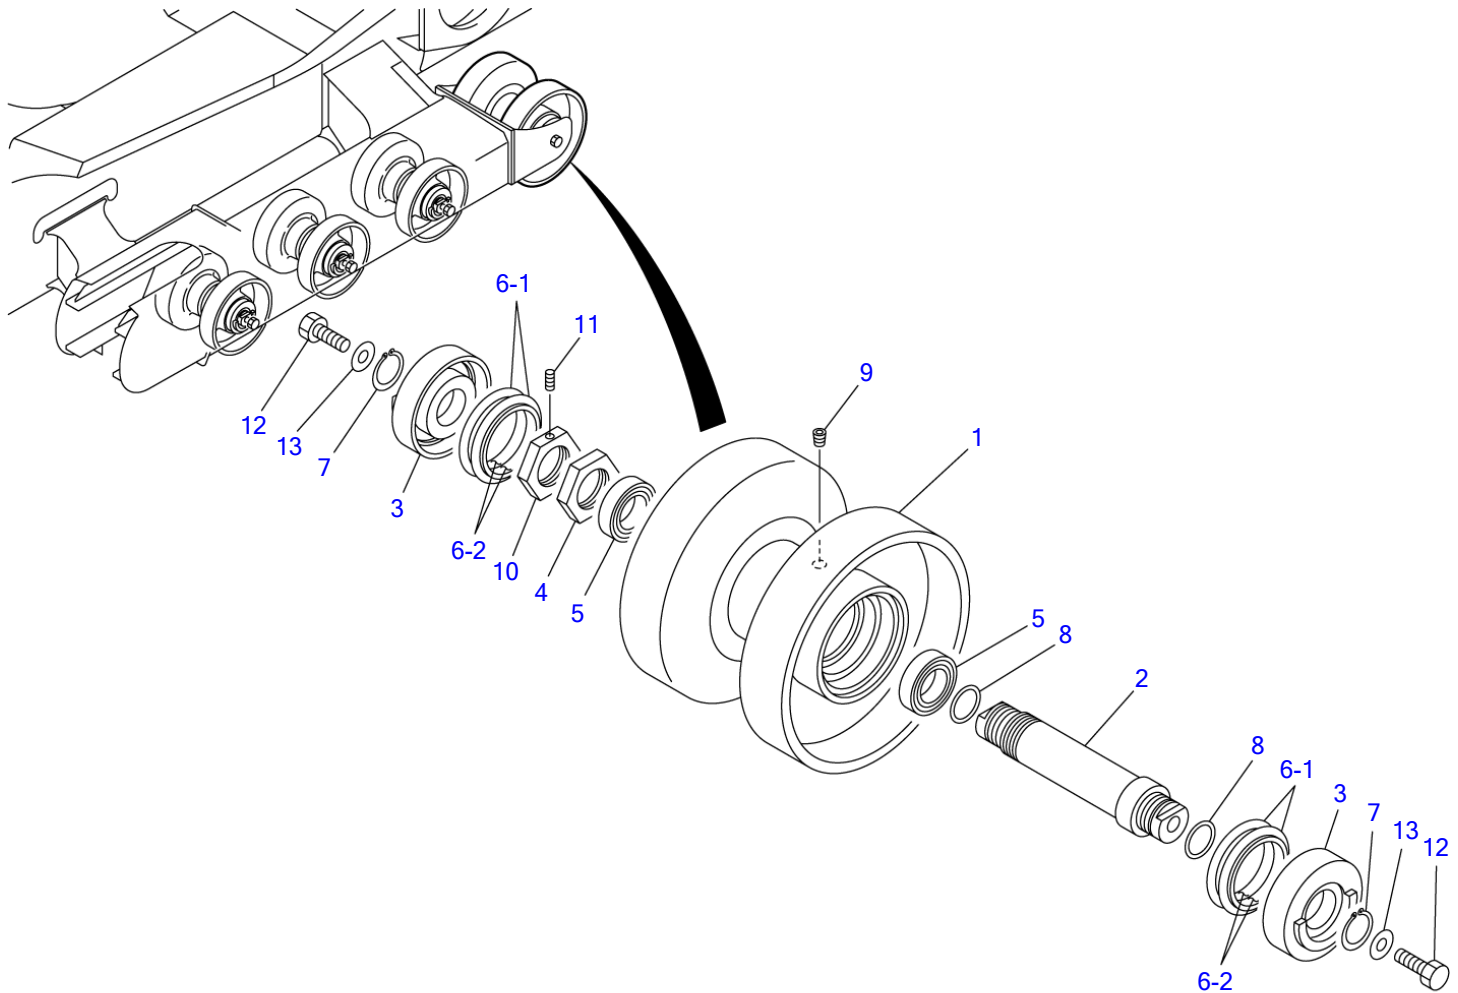

PARTS MANUAL

TL220

Serial No. 222000001~

BU0Z001(P-TL220BAB)

CRAWLER LOADER

TAKEUCHI

							INDEX
Item	Part number	Description	Q'ty	Chan.	Serial No.	Serv.	Remarks
1		UNDERCARRIAGE					
2		MAIN FRAME & CONTROL LEVER					
3		ENGINE & ELECTRICAL SYSTEM					
4		HYDRAULIC PIPNG & TANK					
5		COVER & CAB					
6		ATTACHMENT					
7		DECAL & TOOL					
8		HYDRAULIC DEVICE					
10		ENGINE(4TNV84T-ZKTBL)					
		2008.09.12 RV-1					
		CODE 06500-00400					
99		Kits, Attachments and Quick Reference					

T3A020

S=1/8, 1/20

TRACK ROLLER B

Item	Part number	Description	Q'ty	Chan.	Serial No.	Serv.	Remarks
		ROLLER ASSY, track					
0-1	0880135100	ROLLER SUB ASSY, track	2				
1	0880135200	▪ ROLLER	1				
2	0880133300	▪ SHAFT	1				
3	0880132400	▪ COVER	2				
4	0880133500	▪ NUT	1				
5	1305000004	▪ BEARING	2				
6	1432500660	▪ SEAL, floating	2				
6-1	1432500661	▪ ▪ O-RING	2				
6-2	1432500662	▪ ▪ RING, seal	2				
7	1220000035	▪ RING, retaining	2				
8	1420100300	▪ O-RING	2				
9	1501810001	▪ PLUG	1				
10	0880133600	▪ NUT	1				
11	1121340608	▪ SET-SCREW	1				
12	1100051645	BOLT	4				
13	1141540016	WASHER	4				
	U0a020						

TL220 Book No. BU0Z000 S/N 222000001-
FRONT IDLER

T3A030

S=1/5

FRONT IDLER

Item	Part number	Description	Q'ty	Chan.	Serial No.	Serv.	Remarks
		IDLER ASSY, front					
0-1	0651400100	IDLER SUB ASSY, front	2				
1	0651400110	▪ IDLER	1				
2	0651400120	▪ COVER	2				
3	0651400130	▪ SHAFT	1				
4	1333064039	▪ BUSHING	2				
5	1432500640	▪ SEAL, floating	2				
5-1	1432500641	▪ ▪ O-RING	2				
5-2	1432500642	▪ ▪ RING, seal	2				
6	1213001085	▪ PIN, spring	2				M
7	1420100350	▪ O-RING	2				
8	1501820001	▪ PLUG	1				
9	1101041235	BOLT	8				M
10	1140020012	WASHER, spring	8				
	U0a030						