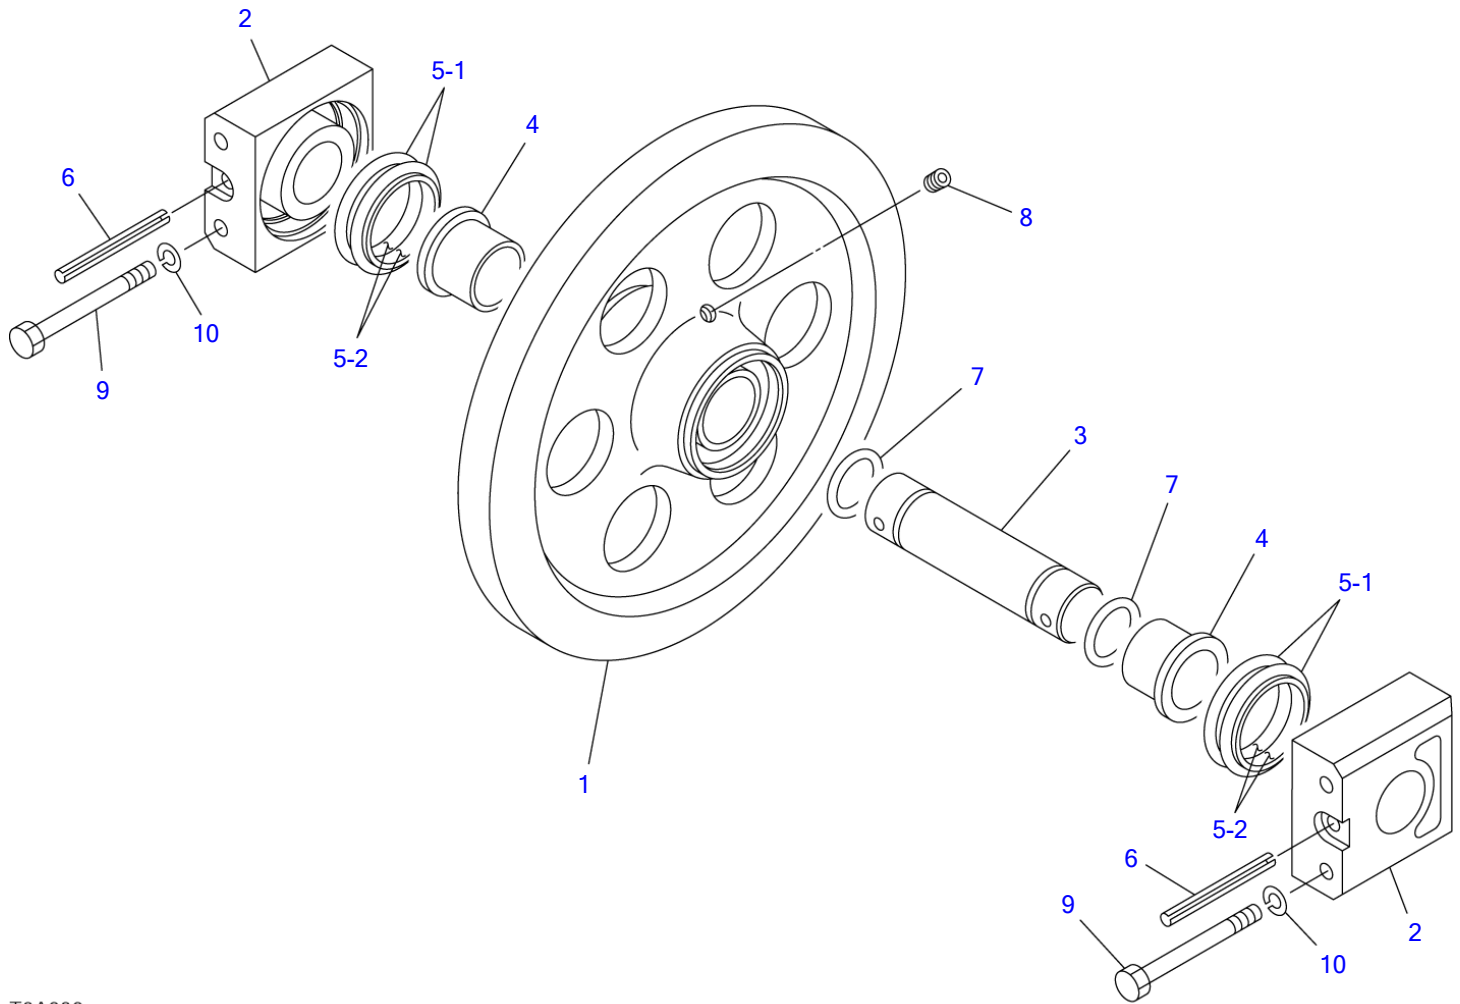

PARTS MANUAL

TL220

Serial No. 222000001~

BU0Z001(P-TL220BAB)

CRAWLER LOADER

TAKEUCHI

							INDEX
Item	Part number	Description	Q'ty	Chan.	Serial No.	Serv.	Remarks
1		UNDERCARRIAGE					
2		MAIN FRAME & CONTROL LEVER					
3		ENGINE & ELECTRICAL SYSTEM					
4		HYDRAULIC PIPNG & TANK					
5		COVER & CAB					
6		ATTACHMENT					
7		DECAL & TOOL					
8		HYDRAULIC DEVICE					
10		ENGINE(4TNV84T-ZKTBL)					
		2008.09.12 RV-1					
		CODE 06500-00400					
99		Kits, Attachments and Quick Reference					

T3A020

S=1/8, 1/20

TRACK ROLLER B

Item	Part number	Description	Q'ty	Chan.	Serial No.	Serv.	Remarks
		ROLLER ASSY, track					
0-1	0880135100	ROLLER SUB ASSY, track	2				
1	0880135200	▪ ROLLER	1				
2	0880133300	▪ SHAFT	1				
3	0880132400	▪ COVER	2				
4	0880133500	▪ NUT	1				
5	1305000004	▪ BEARING	2				
6	1432500660	▪ SEAL, floating	2				
6-1	1432500661	▪ ▪ O-RING	2				
6-2	1432500662	▪ ▪ RING, seal	2				
7	1220000035	▪ RING, retaining	2				
8	1420100300	▪ O-RING	2				
9	1501810001	▪ PLUG	1				
10	0880133600	▪ NUT	1				
11	1121340608	▪ SET-SCREW	1				
12	1100051645	BOLT	4				
13	1141540016	WASHER	4				
	U0a020						

TL220 Book No. BU0Z000 S/N 222000001-
FRONT IDLER

T3A030

S=1/5

FRONT IDLER

Item	Part number	Description	Q'ty	Chan.	Serial No.	Serv.	Remarks
		IDLER ASSY, front					
0-1	0651400100	IDLER SUB ASSY, front	2				
1	0651400110	▪ IDLER	1				
2	0651400120	▪ COVER	2				
3	0651400130	▪ SHAFT	1				
4	1333064039	▪ BUSHING	2				
5	1432500640	▪ SEAL, floating	2				
5-1	1432500641	▪ ▪ O-RING	2				
5-2	1432500642	▪ ▪ RING, seal	2				
6	1213001085	▪ PIN, spring	2				M
7	1420100350	▪ O-RING	2				
8	1501820001	▪ PLUG	1				
9	1101041235	BOLT	8				M
10	1140020012	WASHER, spring	8				
	U0a030						