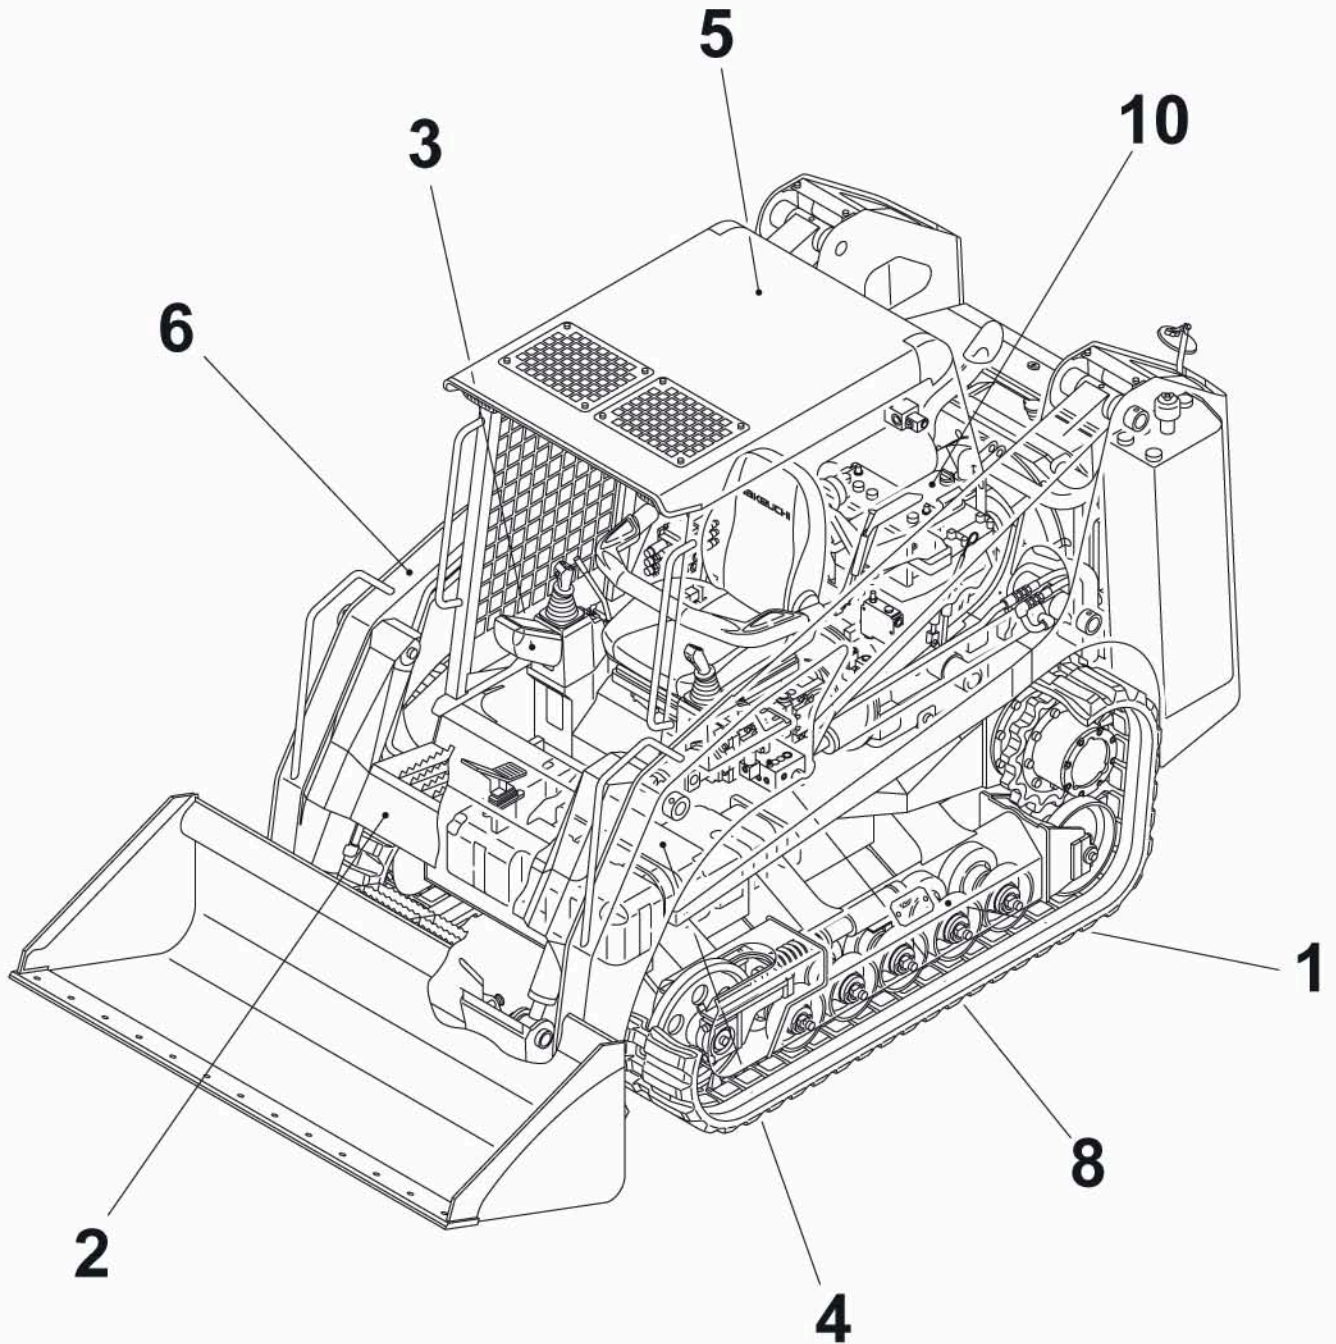

TL150

Book No.BT7Z011-2

Serial No.21500004-

TAKEUCHI

INDEX

Item	Part number	Description	Q'ty	Chan.	Serial No.	Serv.	Remarks
1		UNDERCARRIAGE					
2		MAIN FRAME & CONTROL LEVER					
3		ENGINE & ELECTRICAL SYSTEM					
4		HYDRAULIC PIPNG & TANK					
5		COVER & CAB					
6		ATTACHMENT					
7		DECAL & TOOL					
8		HYDRAULIC DEVICE					
10		ENGINE(4TNE106T-TBL)					
		ENGINE(4TNV106T-XTBL)					
		ENGINE(4TNV106T-XTBL1,for high flow)					
		2007.4.20					
99		Kits, Attachments and Quick Reference					

T7A010

S=1/8, 1/20

TRACK ROLLER A

Item	Part number	Description	Q'ty	Chan.	Serial No.	Serv.	Remarks
		ROLLER ASSY, track					X08811-30400-2
0-1	0881130500	ROLLER SUB ASSY, track	10				
1	0881130510	▪ ROLLER	1				
2	0881130520	▪ SHAFT	1				
3	0881130530	▪ COVER	2				
4	1333064039	▪ BUSHING	2				
5	1432500640	▪ SEAL, floating	2				
5-1	1432500641	▪ ▪ O-RING	2				
5-2	1432500642	▪ ▪ RING, seal	2				
6	1220000040	▪ RING, snap	2				
7	1420100350	▪ O-RING	2				
8	1501810001	▪ PLUG	1				
9	1100041645	BOLT	20				
10	1141550016	WASHER	20				
	T7a012						

T7A020

S=1/8, 1/20

TRACK ROLLER B

Item	Part number	Description	Q'ty	Chan.	Serial No.	Serv.	Remarks
		ROLLER ASSY, track					X08811-31200-5
0-1	0881131300	ROLLER SUB ASSY, track	2				
1	0881131310	▪ ROLLER	1				
2	0881131320	▪ SHAFT	1				
3	0881131330	▪ COVER	1				
4	0881131340	▪ COVER	1				
5	0881131350	▪ PLATE	1				
6	0881131360	▪ PLATE	1				
7	1305000004	▪ BEARING	2				
8	1432500640	▪ SEAL, floating	2				
8-1	1432500641	▪ ▪ O-RING	2				
8-2	1432500642	▪ ▪ RING, seal	2				
9	1420100350	▪ O-RING	2				
10	1501810001	▪ PLUG	1				
11	1100041030	▪ BOLT	2				
12	1106241440	▪ BOLT	1				
13	1140020010	▪ WASHER, spring	2				
14	1100041460	BOLT	8				
15	1141550014	WASHER	8				
	T7a024						