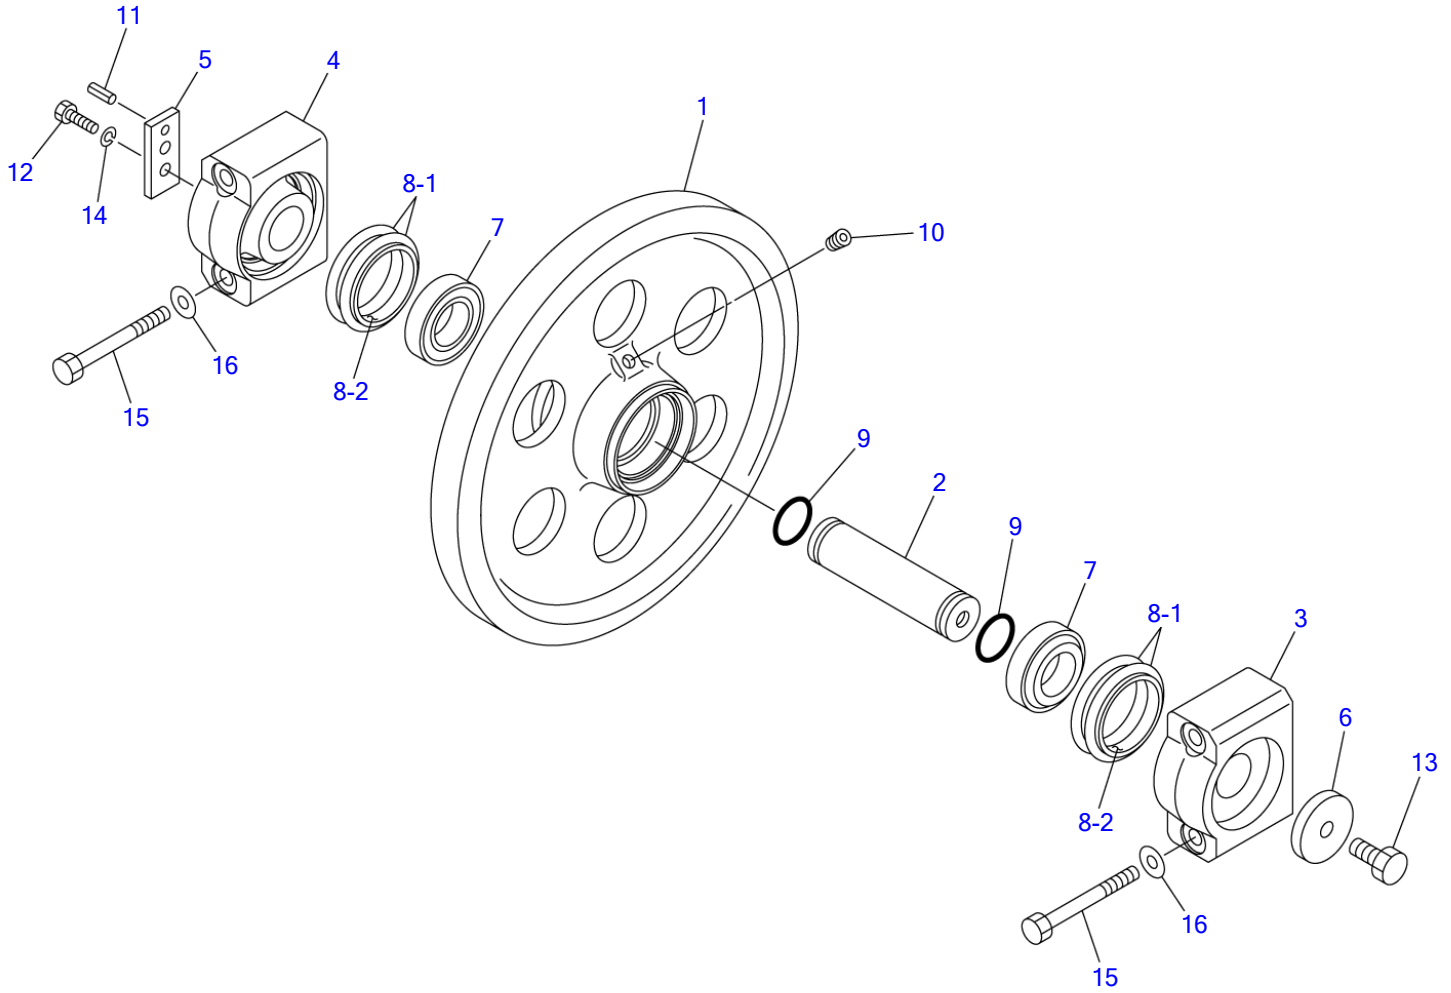

TRACK ROLLER B

Item	Part number	Description	Q'ty	Chan.	Serial No.	Serv.	Remarks
		ROLLER ASSY, track					X08811-31200-5
0-1	0881131300	ROLLER SUB ASSY, track	2				
1	0881131310	▪ ROLLER	1				
2	0881131320	▪ SHAFT	1				
3	0881131330	▪ COVER	1				
4	0881131340	▪ COVER	1				
5	0881131350	▪ PLATE	1				
6	0881131360	▪ PLATE	1				
7	1305000004	▪ BEARING	2				
8	1432500640	▪ SEAL, floating	2				
8-1	1432500641	▪ ▪ O-RING	2				
8-2	1432500642	▪ ▪ RING, seal	2				
9	1420100350	▪ O-RING	2				
10	1501810001	▪ PLUG	1				
11	1100041030	▪ BOLT	2				
12	1106241440	▪ BOLT	1				
13	1140020010	▪ WASHER, spring	2				
14	1100041460	BOLT	8				
15	1141550014	WASHER	8				
	T7a024						

TL150 Book No. BT7Z011 S/N 21500004-
FRONT IDLER

T7A030

S=1/7