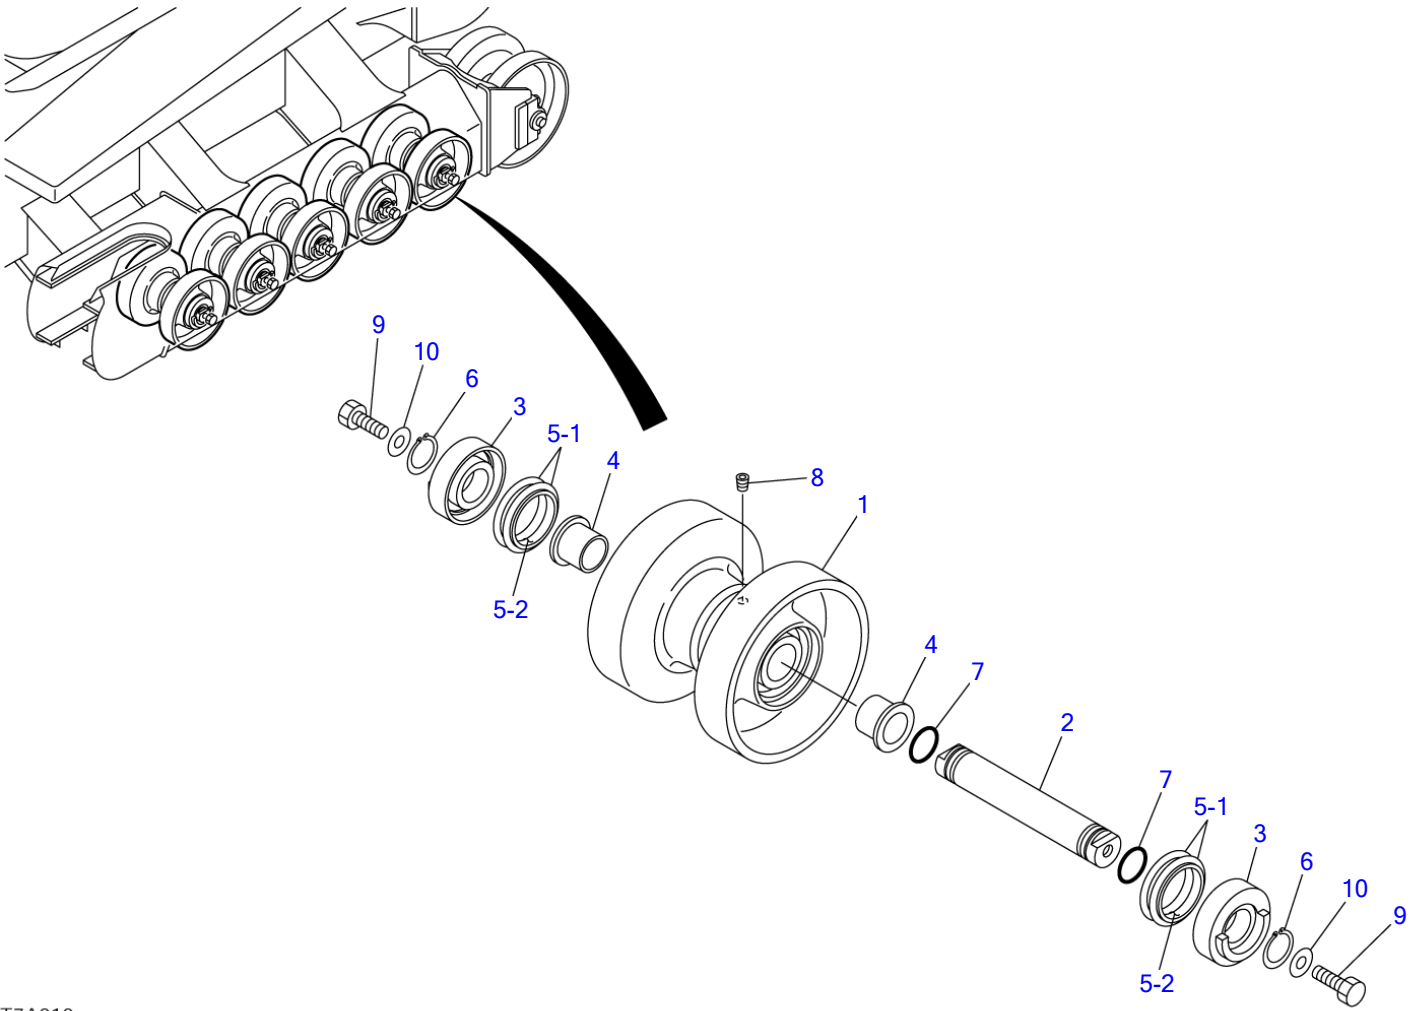

TL150

Book No.BT7Z011-2

Serial No.21500004-

TAKEUCHI

INDEX

Item	Part number	Description	Q'ty	Chan.	Serial No.	Serv.	Remarks
1		UNDERCARRIAGE					
2		MAIN FRAME & CONTROL LEVER					
3		ENGINE & ELECTRICAL SYSTEM					
4		HYDRAULIC PIPNG & TANK					
5		COVER & CAB					
6		ATTACHMENT					
7		DECAL & TOOL					
8		HYDRAULIC DEVICE					
10		ENGINE(4TNE106T-TBL)					
		ENGINE(4TNV106T-XTBL)					
		ENGINE(4TNV106T-XTBL1,for high flow)					
		2007.4.20					
99		Kits, Attachments and Quick Reference					

T7A010

S=1/8, 1/20

TRACK ROLLER A

Item	Part number	Description	Q'ty	Chan.	Serial No.	Serv.	Remarks
		ROLLER ASSY, track					X08811-30400-2
0-1	0881130500	ROLLER SUB ASSY, track	10				
1	0881130510	▪ ROLLER	1				
2	0881130520	▪ SHAFT	1				
3	0881130530	▪ COVER	2				
4	1333064039	▪ BUSHING	2				
5	1432500640	▪ SEAL, floating	2				
5-1	1432500641	▪ ▪ O-RING	2				
5-2	1432500642	▪ ▪ RING, seal	2				
6	1220000040	▪ RING, snap	2				
7	1420100350	▪ O-RING	2				
8	1501810001	▪ PLUG	1				
9	1100041645	BOLT	20				
10	1141550016	WASHER	20				
	T7a012						

T7A020

S=1/8, 1/20

TRACK ROLLER B

Item	Part number	Description	Q'ty	Chan.	Serial No.	Serv.	Remarks
		ROLLER ASSY, track					X08811-31200-5
0-1	0881131300	ROLLER SUB ASSY, track	2				
1	0881131310	▪ ROLLER	1				
2	0881131320	▪ SHAFT	1				
3	0881131330	▪ COVER	1				
4	0881131340	▪ COVER	1				
5	0881131350	▪ PLATE	1				
6	0881131360	▪ PLATE	1				
7	1305000004	▪ BEARING	2				
8	1432500640	▪ SEAL, floating	2				
8-1	1432500641	▪ ▪ O-RING	2				
8-2	1432500642	▪ ▪ RING, seal	2				
9	1420100350	▪ O-RING	2				
10	1501810001	▪ PLUG	1				
11	1100041030	▪ BOLT	2				
12	1106241440	▪ BOLT	1				
13	1140020010	▪ WASHER, spring	2				
14	1100041460	BOLT	8				
15	1141550014	WASHER	8				
	T7a024						