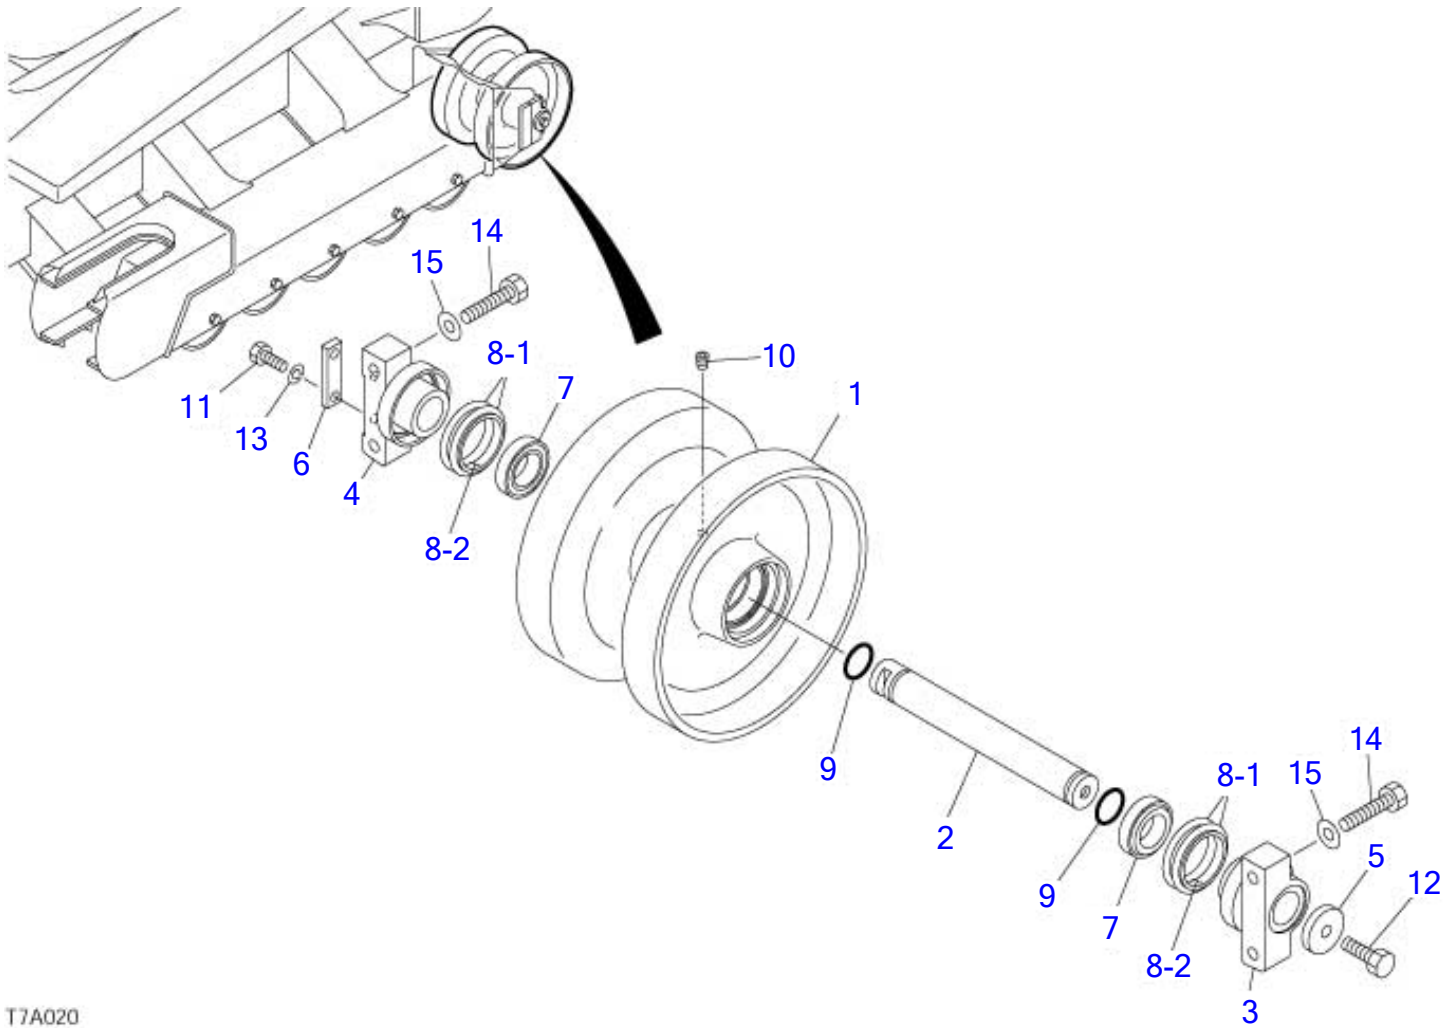

TL150

Book No.BT7Z011-2

Serial No.21500004-

TAKEUCHI

INDEX

Item	Part number	Description	Q'ty	Chan.	Serial No.	Serv.	Remarks
1		UNDERCARRIAGE					
2		MAIN FRAME & CONTROL LEVER					
3		ENGINE & ELECTRICAL SYSTEM					
4		HYDRAULIC PIPNG & TANK					
5		COVER & CAB					
6		ATTACHMENT					
7		DECAL & TOOL					
8		HYDRAULIC DEVICE					
10		ENGINE(4TNE106T-TBL)					
		ENGINE(4TNV106T-XTBL)					
		ENGINE(4TNV106T-XTBL1,for high flow)					
		2007.4.20					
99		Kits, Attachments and Quick Reference					

T7A010

S=1/8, 1/20

TRACK ROLLER A

Item	Part number	Description	Q'ty	Chan.	Serial No.	Serv.	Remarks
		ROLLER ASSY, track					X08811-30400-2
0-1	0881130500	ROLLER SUB ASSY, track	10				
1	0881130510	▪ ROLLER	1				
2	0881130520	▪ SHAFT	1				
3	0881130530	▪ COVER	2				
4	1333064039	▪ BUSHING	2				
5	1432500640	▪ SEAL, floating	2				
5-1	1432500641	▪ ▪ O-RING	2				
5-2	1432500642	▪ ▪ RING, seal	2				
6	1220000040	▪ RING, snap	2				
7	1420100350	▪ O-RING	2				
8	1501810001	▪ PLUG	1				
9	1100041645	BOLT	20				
10	1141550016	WASHER	20				
	T7a012						

T7A020

S=1/8, 1/20

TRACK ROLLER B

Item	Part number	Description	Q'ty	Chan.	Serial No.	Serv.	Remarks
		ROLLER ASSY, track					X08811-31200-5
0-1	0881131300	ROLLER SUB ASSY, track	2				
1	0881131310	▪ ROLLER	1				
2	0881131320	▪ SHAFT	1				
3	0881131330	▪ COVER	1				
4	0881131340	▪ COVER	1				
5	0881131350	▪ PLATE	1				
6	0881131360	▪ PLATE	1				
7	1305000004	▪ BEARING	2				
8	1432500640	▪ SEAL, floating	2				
8-1	1432500641	▪ ▪ O-RING	2				
8-2	1432500642	▪ ▪ RING, seal	2				
9	1420100350	▪ O-RING	2				
10	1501810001	▪ PLUG	1				
11	1100041030	▪ BOLT	2				
12	1106241440	▪ BOLT	1				
13	1140020010	▪ WASHER, spring	2				
14	1100041460	BOLT	8				
15	1141550014	WASHER	8				
	T7a024						