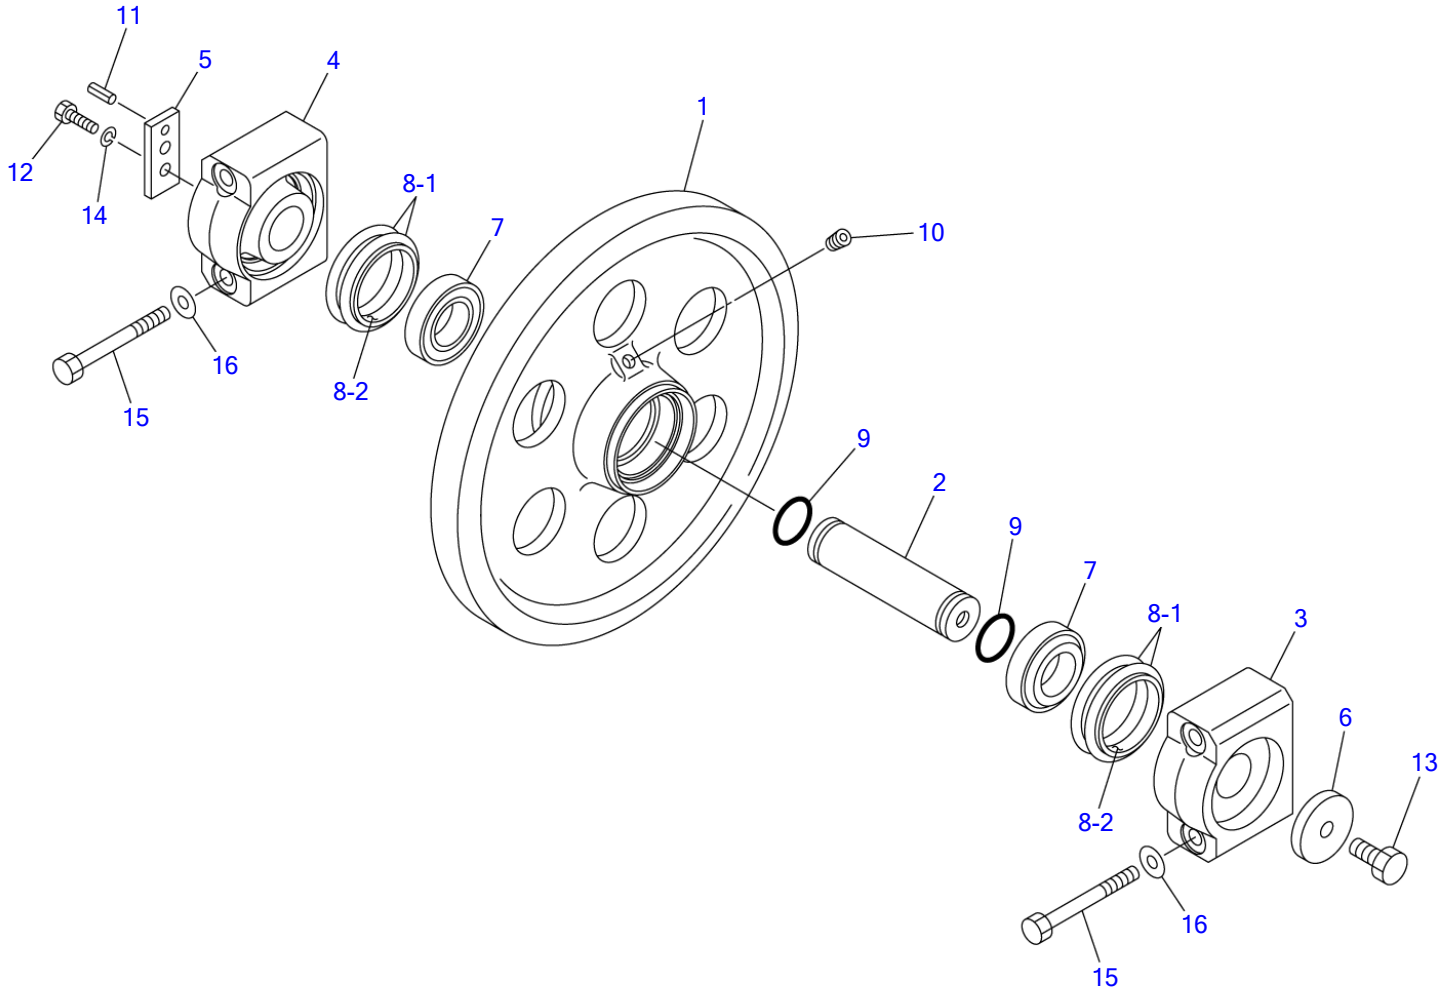

TL140

Book No. BT9Z009-2
Serial No. 21400011-

TAKEUCHI

INDEX						
Item	Part number	Description	Q'ty	Chan.	Serial No.	Serv. Remarks
1		UNDERCARRIAGE				
2		MAIN FRAME & CONTROL LEVER				
3		ENGINE & ELECTRICAL SYSTEM				
4		HYDRAULIC PIPNG & TANK				
5		COVER & CAB				
6		ATTACHMENT				
7		DECAL & TOOL				
8		HYDRAULIC DEVICE				
10		ENGINE(ISUZU 4JG1-TPA) 2007.04.18				
99		Kits, Attachments and Quick Reference				

T7A020

S=1/8, 1/20

TRACK ROLLER B

Item	Part number	Description	Q'ty	Chan.	Serial No.	Serv.	Remarks
		ROLLER ASSY, track					X08811-31200-5
0-1	0881131300	ROLLER SUB ASSY, track	2				
1	0881131310	▪ ROLLER	1				
2	0881131320	▪ SHAFT	1				
3	0881131330	▪ COVER	1				
4	0881131340	▪ COVER	1				
5	0881131350	▪ PLATE	1				
6	0881131360	▪ PLATE	1				
7	1305000004	▪ BEARING	2				
8	1432500640	▪ SEAL, floating	2				
8-1	1432500641	▪ ▪ O-RING	2				
8-2	1432500642	▪ ▪ RING, seal	2				
9	1420100350	▪ O-RING	2				
10	1501810001	▪ PLUG	1				
11	1100041030	▪ BOLT	2				
12	1106241440	▪ BOLT	1				
13	1140020010	▪ WASHER, spring	2				
14	1100041460	BOLT	8				
15	1141550014	WASHER	8				
	T7a024						

TL140 Book No. BT9Z009 S/N 21400011-
FRONT IDLER

T7A030

S=1/7

FRONT IDLER

Item	Part number	Description	Q'ty	Chan.	Serial No.	Serv.	Remarks
		IDLER ASSY, front					X08811-40200-2
0-1	0881140300	IDLER SUB ASSY, front	2				
1	0881140310	· IDLER	1				
2	0881140320	· SHAFT	1				
3	0881140330	· COVER	1				
4	0881140340	· COVER	1				
5	0881140350	· PLATE	1				
6	0881140360	· PLATE	1				
7	1305000005	· BEARING	2				
8	1432500800	· SEAL, floating	2				
8-1	1432500801	· · O-RING	2				
8-2	1432500802	· · RING, seal	2				
9	1420100400	· O-RING	2				
10	1501810001	· PLUG	1				
11	1213001026	· PIN, spring	1				
12	1100041030	· BOLT	2				
13	1106041635	· BOLT	1				
14	1140020010	· WASHER, spring	2				
15	1101141420	BOLT	8				
16	1141550014	WASHER	8				
	T7a031						