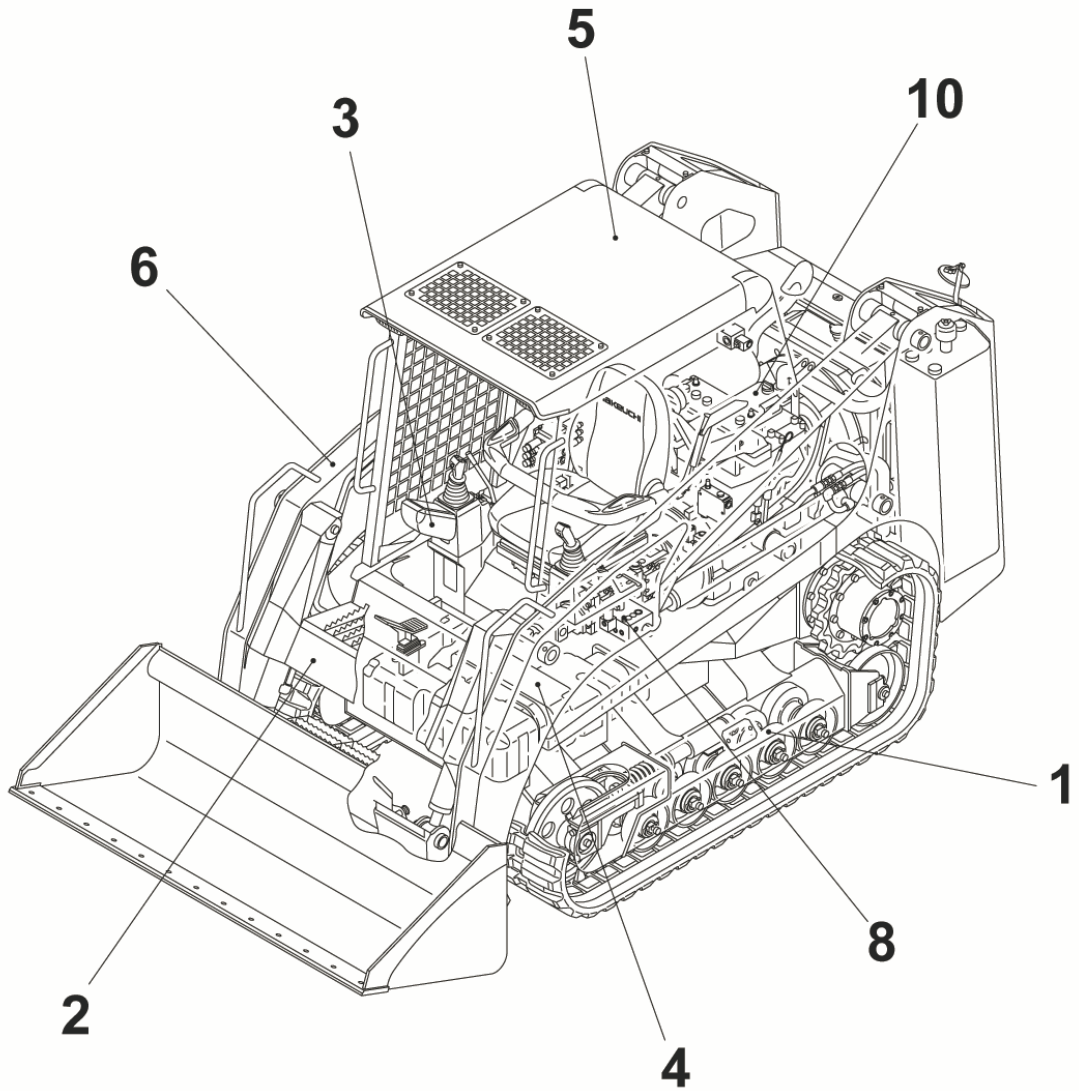

TL140

Book No. BT9Z009-2
Serial No. 21400011-

TAKEUCHI

INDEX						
Item	Part number	Description	Q'ty	Chan.	Serial No.	Serv. Remarks
1		UNDERCARRIAGE				
2		MAIN FRAME & CONTROL LEVER				
3		ENGINE & ELECTRICAL SYSTEM				
4		HYDRAULIC PIPNG & TANK				
5		COVER & CAB				
6		ATTACHMENT				
7		DECAL & TOOL				
8		HYDRAULIC DEVICE				
10		ENGINE(ISUZU 4JG1-TPA) 2007.04.18				
99		Kits, Attachments and Quick Reference				

T7A020

S=1/8, 1/20

TRACK ROLLER B

Item	Part number	Description	Q'ty	Chan.	Serial No.	Serv.	Remarks
		ROLLER ASSY, track					X08811-31200-5
0-1	0881131300	ROLLER SUB ASSY, track	2				
1	0881131310	▪ ROLLER	1				
2	0881131320	▪ SHAFT	1				
3	0881131330	▪ COVER	1				
4	0881131340	▪ COVER	1				
5	0881131350	▪ PLATE	1				
6	0881131360	▪ PLATE	1				
7	1305000004	▪ BEARING	2				
8	1432500640	▪ SEAL, floating	2				
8-1	1432500641	▪ ▪ O-RING	2				
8-2	1432500642	▪ ▪ RING, seal	2				
9	1420100350	▪ O-RING	2				
10	1501810001	▪ PLUG	1				
11	1100041030	▪ BOLT	2				
12	1106241440	▪ BOLT	1				
13	1140020010	▪ WASHER, spring	2				
14	1100041460	BOLT	8				
15	1141550014	WASHER	8				
	T7a024						

TL140 Book No. BT9Z009 S/N 21400011-
FRONT IDLER

T7A030

S=1/7

FRONT IDLER

Item	Part number	Description	Q'ty	Chan.	Serial No.	Serv.	Remarks
		IDLER ASSY, front					X08811-40200-2
0-1	0881140300	IDLER SUB ASSY, front	2				
1	0881140310	· IDLER	1				
2	0881140320	· SHAFT	1				
3	0881140330	· COVER	1				
4	0881140340	· COVER	1				
5	0881140350	· PLATE	1				
6	0881140360	· PLATE	1				
7	1305000005	· BEARING	2				
8	1432500800	· SEAL, floating	2				
8-1	1432500801	· · O-RING	2				
8-2	1432500802	· · RING, seal	2				
9	1420100400	· O-RING	2				
10	1501810001	· PLUG	1				
11	1213001026	· PIN, spring	1				
12	1100041030	· BOLT	2				
13	1106041635	· BOLT	1				
14	1140020010	· WASHER, spring	2				
15	1101141420	BOLT	8				
16	1141550014	WASHER	8				
	T7a031						