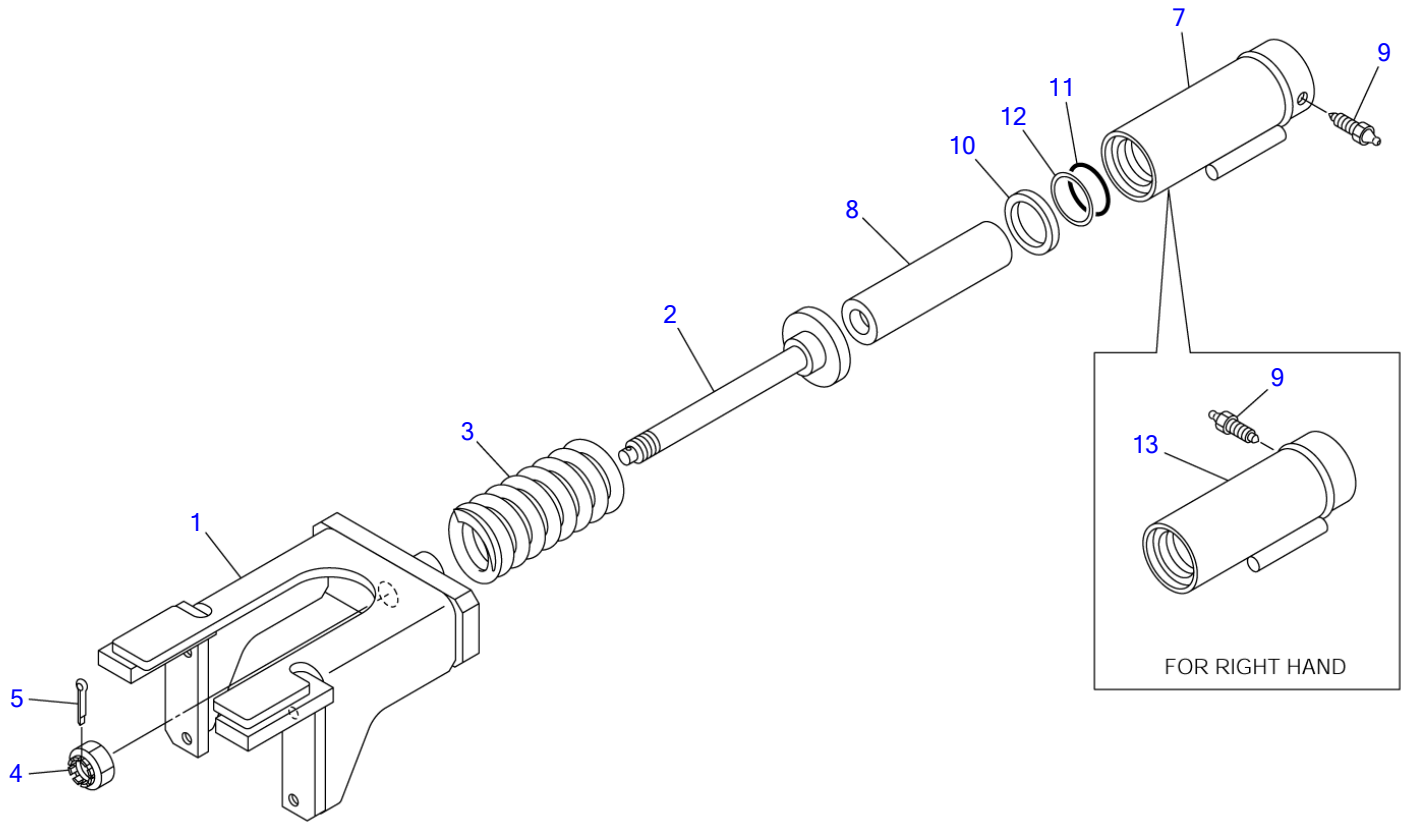

FRONT IDLER

Item	Part number	Description	Q'ty	Chan.	Serial No.	Serv.	Remarks
		IDLER ASSY, front					X08811-40200-2
0-1	0881140300	IDLER SUB ASSY, front	2				
1	0881140310	· IDLER	1				
2	0881140320	· SHAFT	1				
3	0881140330	· COVER	1				
4	0881140340	· COVER	1				
5	0881140350	· PLATE	1				
6	0881140360	· PLATE	1				
7	1305000005	· BEARING	2				
8	1432500800	· SEAL, floating	2				
8-1	1432500801	· · O-RING	2				
8-2	1432500802	· · RING, seal	2				
9	1420100400	· O-RING	2				
10	1501810001	· PLUG	1				
11	1213001026	· PIN, spring	1				
12	1100041030	· BOLT	2				
13	1106041635	· BOLT	1				
14	1140020010	· WASHER, spring	2				
15	1101141420	BOLT	8				
16	1141550014	WASHER	8				
	T7a031						

TL140 Book No. BT9Z009 S/N 21400011-
TRACK ADJUSTER

T9A010

S=1/8