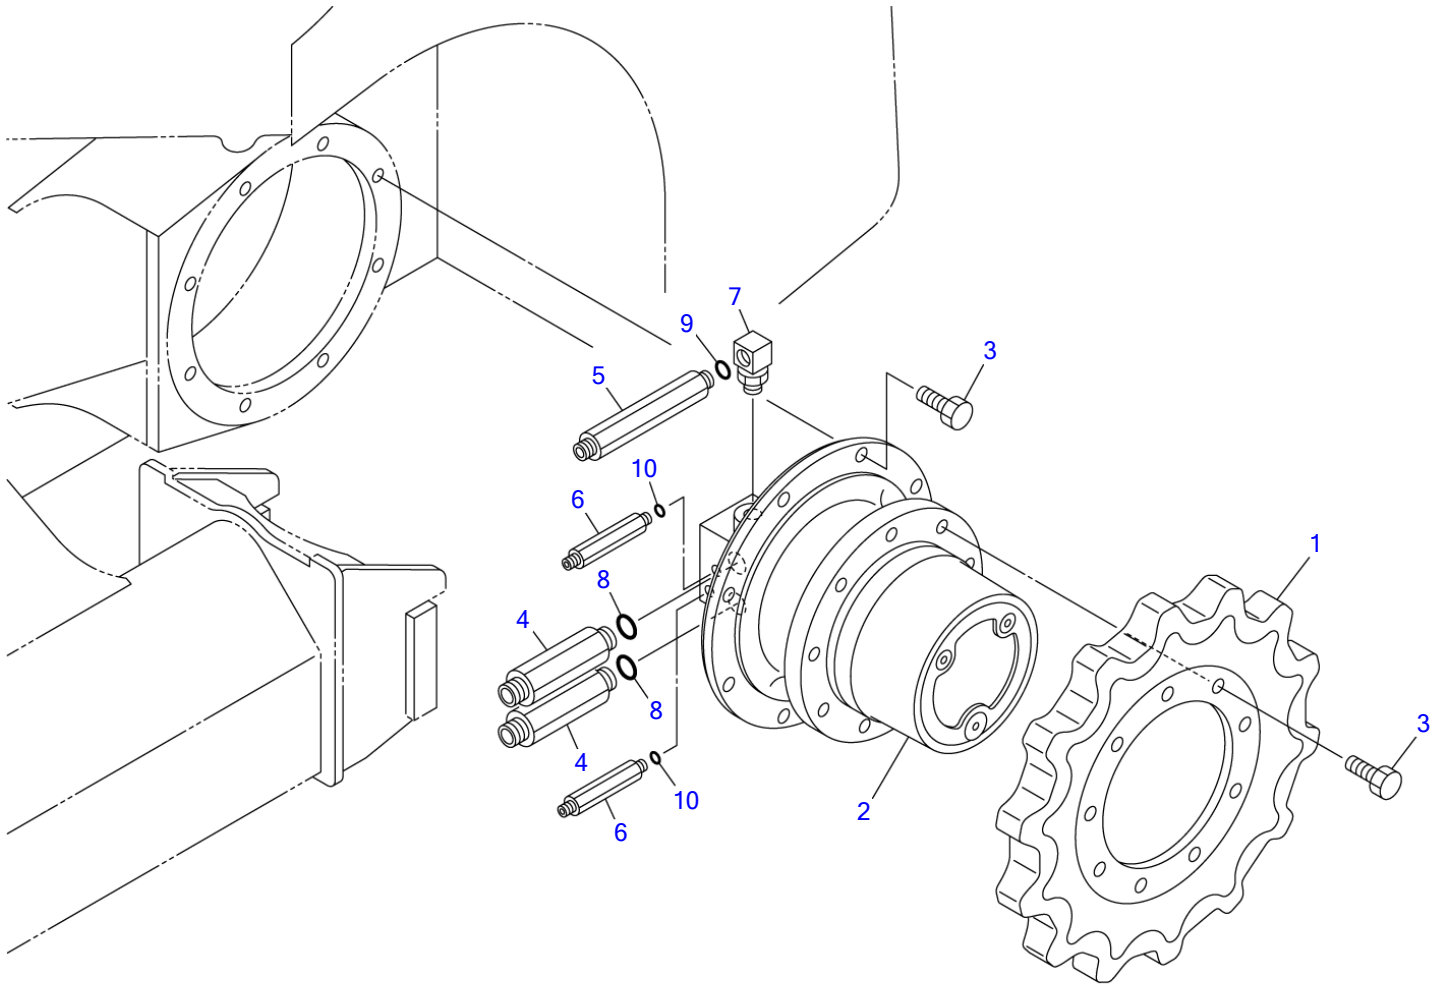

T7A020

S=1/8, 1/20

TRACK ROLLER B

Item	Part number	Description	Q'ty	Chan.	Serial No.	Serv.	Remarks
		ROLLER ASSY, track					X08811-31200-5
0-1	0881131300	ROLLER SUB ASSY, track	2				
1	0881131310	▪ ROLLER	1				
2	0881131320	▪ SHAFT	1				
3	0881131330	▪ COVER	1				
4	0881131340	▪ COVER	1				
5	0881131350	▪ PLATE	1				
6	0881131360	▪ PLATE	1				
7	1305000004	▪ BEARING	2				
8	1432500640	▪ SEAL, floating	2				
8-1	1432500641	▪ ▪ O-RING	2				
8-2	1432500642	▪ ▪ RING, seal	2				
9	1420100350	▪ O-RING	2				
10	1501810001	▪ PLUG	1				
11	1100041030	▪ BOLT	2				
12	1106241440	▪ BOLT	1				
13	1140020010	▪ WASHER, spring	2				
14	1100041460	BOLT	8				
15	1141550014	WASHER	8				
	T7a024						

TL140 Book No. BT9Z009 S/N 21400011-
TRACK ADJUSTER

T9A010

S=1/8

TRACK ADJUSTER

Item	Part number	Description	Q'ty	Chan.	Serial No.	Serv.	Remarks
0	0882150000	SPRING ASSY (L.H.)	1				X08821-50000-1
	0882150100	SPRING ASSY (R.H.)	1				X08821-50100-1
1	0882150210	• YOKE	1				
2	0881151200	• ROD	1				
3	0007000002	• SPRING	1				
4	1132530027	• NUT	1				
5	1210000545	• PIN, split	1				
0-1	0881152400	• CYLINDER ASSY (L.H.)	1				
	0881152600	• CYLINDER ASSY (R.H.)	1				
7	0881152100	• • CYLINDER, grease (L.H.)	1				
8	0881152200	• • PISTON	1				
9	1541300501	• • VALVE ASSY, check	1				
10	1400403203	• • SEAL, oil	1				
11	1422010600	• • O-RING	1				
12	1421020600	• • RING, back-up	1				
13	0881152300	• • CYLINDER, grease (R.H.)	1				
	T9a011						