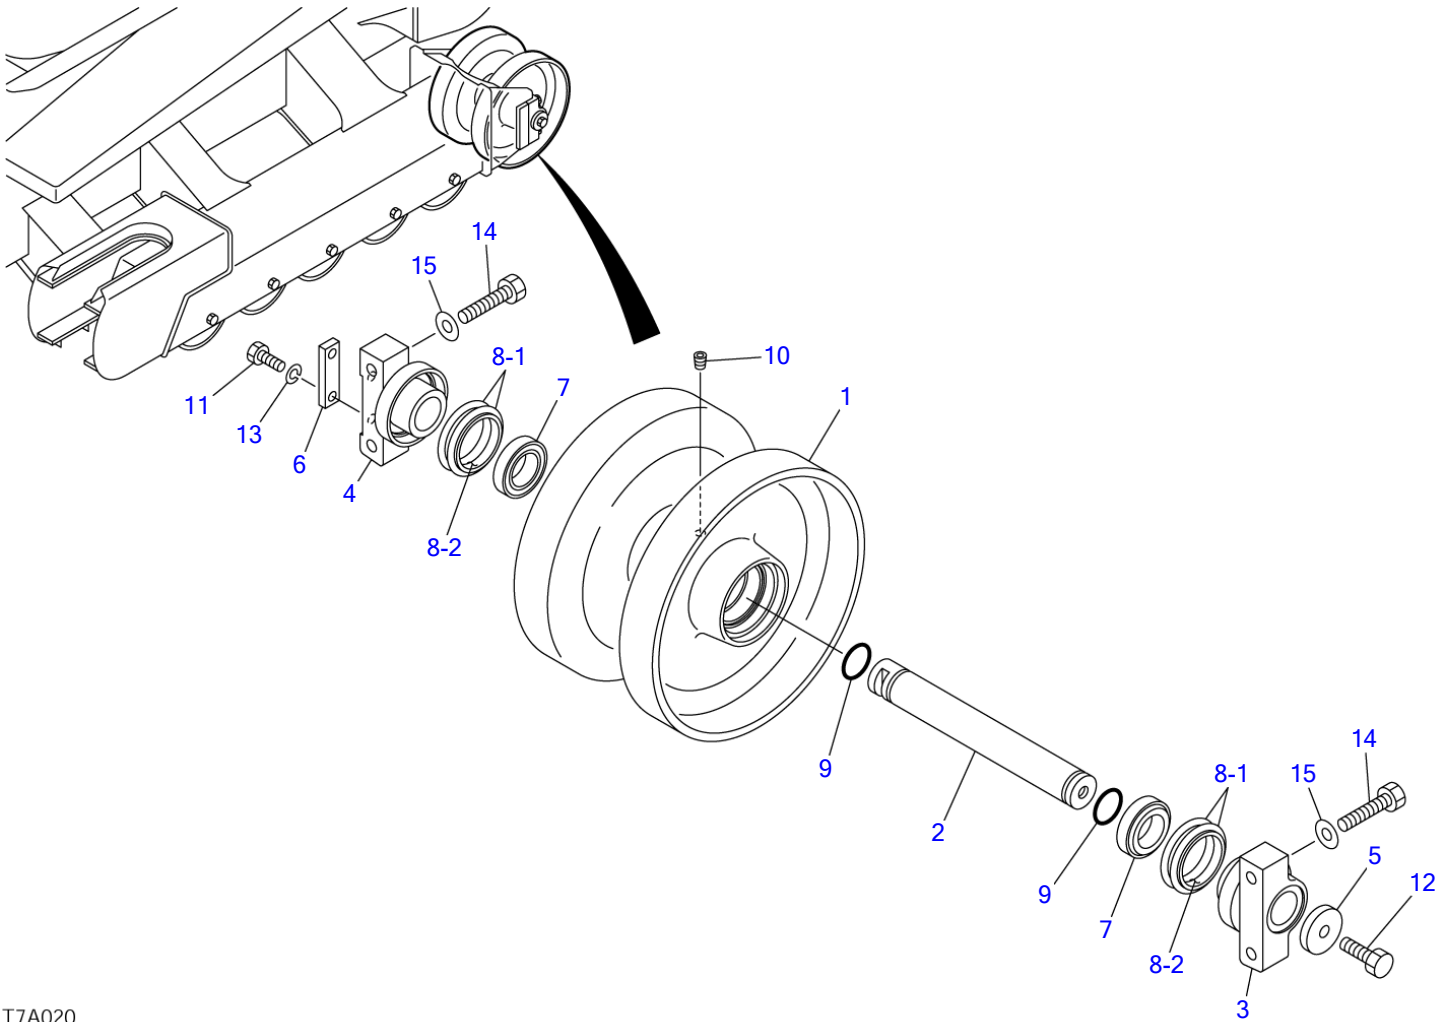

TL140

Book No. BT9Z009-2
Serial No. 21400011-

TAKEUCHI

INDEX						
Item	Part number	Description	Q'ty	Chan.	Serial No.	Serv. Remarks
1		UNDERCARRIAGE				
2		MAIN FRAME & CONTROL LEVER				
3		ENGINE & ELECTRICAL SYSTEM				
4		HYDRAULIC PIPNG & TANK				
5		COVER & CAB				
6		ATTACHMENT				
7		DECAL & TOOL				
8		HYDRAULIC DEVICE				
10		ENGINE(ISUZU 4JG1-TPA) 2007.04.18				
99		Kits, Attachments and Quick Reference				

T7A020

S=1/8, 1/20

TRACK ROLLER B

Item	Part number	Description	Q'ty	Chan.	Serial No.	Serv.	Remarks
		ROLLER ASSY, track					X08811-31200-5
0-1	0881131300	ROLLER SUB ASSY, track	2				
1	0881131310	▪ ROLLER	1				
2	0881131320	▪ SHAFT	1				
3	0881131330	▪ COVER	1				
4	0881131340	▪ COVER	1				
5	0881131350	▪ PLATE	1				
6	0881131360	▪ PLATE	1				
7	1305000004	▪ BEARING	2				
8	1432500640	▪ SEAL, floating	2				
8-1	1432500641	▪ ▪ O-RING	2				
8-2	1432500642	▪ ▪ RING, seal	2				
9	1420100350	▪ O-RING	2				
10	1501810001	▪ PLUG	1				
11	1100041030	▪ BOLT	2				
12	1106241440	▪ BOLT	1				
13	1140020010	▪ WASHER, spring	2				
14	1100041460	BOLT	8				
15	1141550014	WASHER	8				
	T7a024						

TL140 Book No. BT9Z009 S/N 21400011-
FRONT IDLER

T7A030

S=1/7

FRONT IDLER

Item	Part number	Description	Q'ty	Chan.	Serial No.	Serv.	Remarks
		IDLER ASSY, front					X08811-40200-2
0-1	0881140300	IDLER SUB ASSY, front	2				
1	0881140310	· IDLER	1				
2	0881140320	· SHAFT	1				
3	0881140330	· COVER	1				
4	0881140340	· COVER	1				
5	0881140350	· PLATE	1				
6	0881140360	· PLATE	1				
7	1305000005	· BEARING	2				
8	1432500800	· SEAL, floating	2				
8-1	1432500801	· · O-RING	2				
8-2	1432500802	· · RING, seal	2				
9	1420100400	· O-RING	2				
10	1501810001	· PLUG	1				
11	1213001026	· PIN, spring	1				
12	1100041030	· BOLT	2				
13	1106041635	· BOLT	1				
14	1140020010	· WASHER, spring	2				
15	1101141420	BOLT	8				
16	1141550014	WASHER	8				
	T7a031						