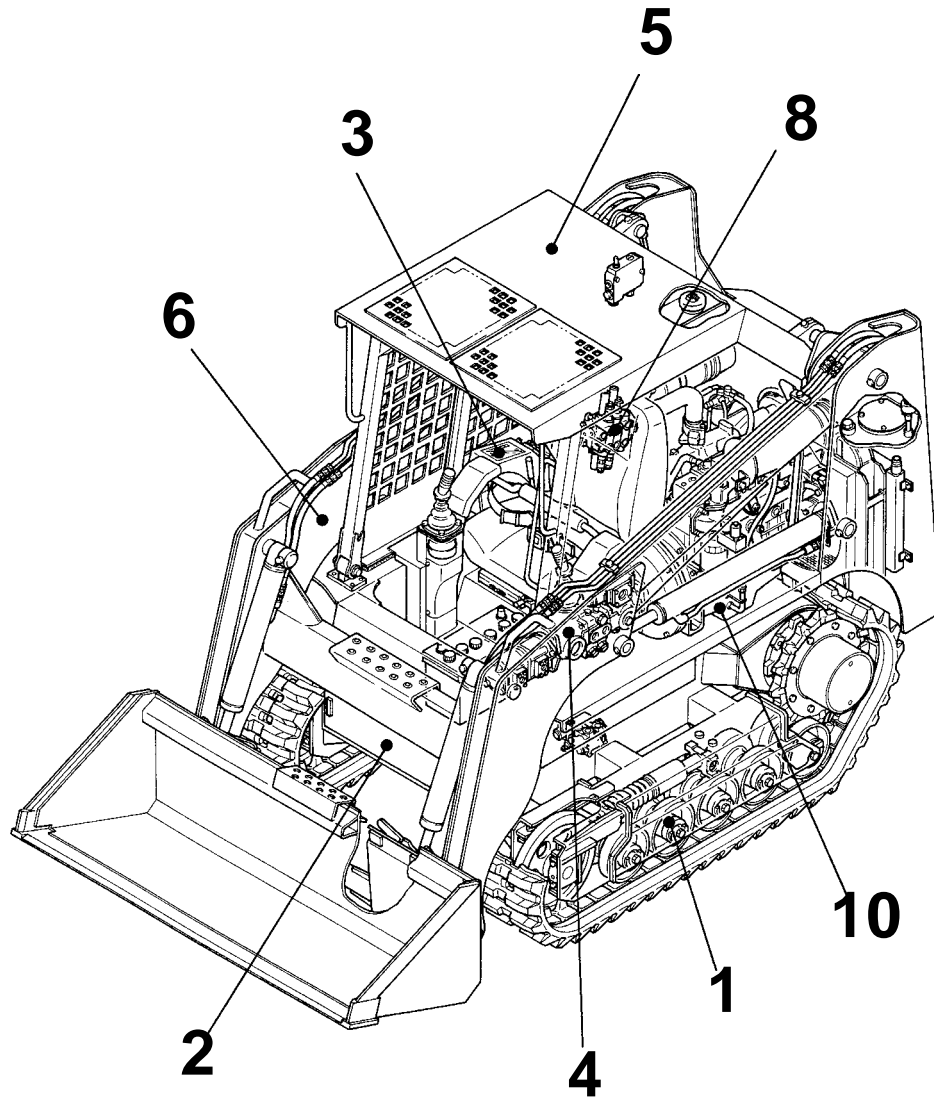

TL126

Book No. PT5-101Z5-3
Serial No.21260001-

TAKEUCHI

Item	Part number	Description	index				Remarks
			Q'ty	Chan.	Serial No.	Serv.	
1		UNDERCARRIAGE					
2		MAIN FRAME & CONTROL LEVER					
3		ENGINE & ELECTRICAL SYSTEM					
4		HYDRAULIC PIPNG & TANK					
5		COVER & CAB					
6		ATTACHMENT					
7		DECAL & TOOL					
8		HYDRAULIC DEVICE					
9		NUMERICAL INDEX					
10		ENGINE(ISUZU A-4JB1PAA10) 2006.5.31					

T5-04a-2-D

TRACK ROLLER (rubber crawler)

Item	Part number	Description	Q'ty	Chan.	Serial No.	Serv.	Remarks
0-1	0880130000	ROLLER ASSY	8				
1	0880130010	▪ SHELL	1				
2	0860134010	▪ SHAFT	1				
3	0221240400	▪ COVER	2				
4	1333073535	▪ BUSHING	2				
5	1432500560	▪ SEAL	2				
5-1	1432500561	▪ ▪ O-RING	2				
5-2	1432500562	▪ ▪ RING, seal	2				
6	1220000035	▪ RING, snap	2				
7	1420100300	▪ O-RING	2				
8	1501810001	▪ PLUG	1				
9	1100051645	BOLT	20				
10	1141540016	WASHER	20				
0-2	0880135100	ROLLER ASSY	2				08801-35000
11	0880135200	▪ SHELL	1				
12	0880133300	▪ SHAFT	1				
13	0880132400	▪ COVER	2				
14	0880133500	▪ NUT	1				
15	1305000004	▪ BEARING	2				
16	1432500660	▪ SEAL	2				
16-1	1432500661	▪ ▪ O-RING	2				
16-2	1432500662	▪ ▪ RING, seal	2				
17	1220000035	▪ RING, snap	2				
18	1420100300	▪ O-RING	2				
19	1501810001	▪ PLUG	1				
20	0880133600	▪ NUT	1				
21	1121340608	▪ SET-SCREW	1				
	T504a3L						

T5-05a-3-D

FRONT IDLER

Item	Part number	Description	Q'ty	Chan.	Serial No.	Serv.	Remarks
	0880140000	IDLER ASSY	2				
1	0880140010	• IDLER	1				
2	0880140020	• COVER (R.H.)	1				
3	0871140030	• SHAFT	1				
4	0880140030	• COVER (L.H.)	1				
5	1333064540	• BUSH	2				
6	1432500640	• SEAL	2				
6-1	1432500641	• • O-RING	2				
6-2	1432500642	• • RING, seal	2				
7	1420100400	• O-RING	2				
8	1213101000	• PIN, spring	2				
9	1501810001	• PLUG	1				
10	1101141215	BOLT	4				
11	1140020012	WASHER, SPRING	4				
	T505a2L						