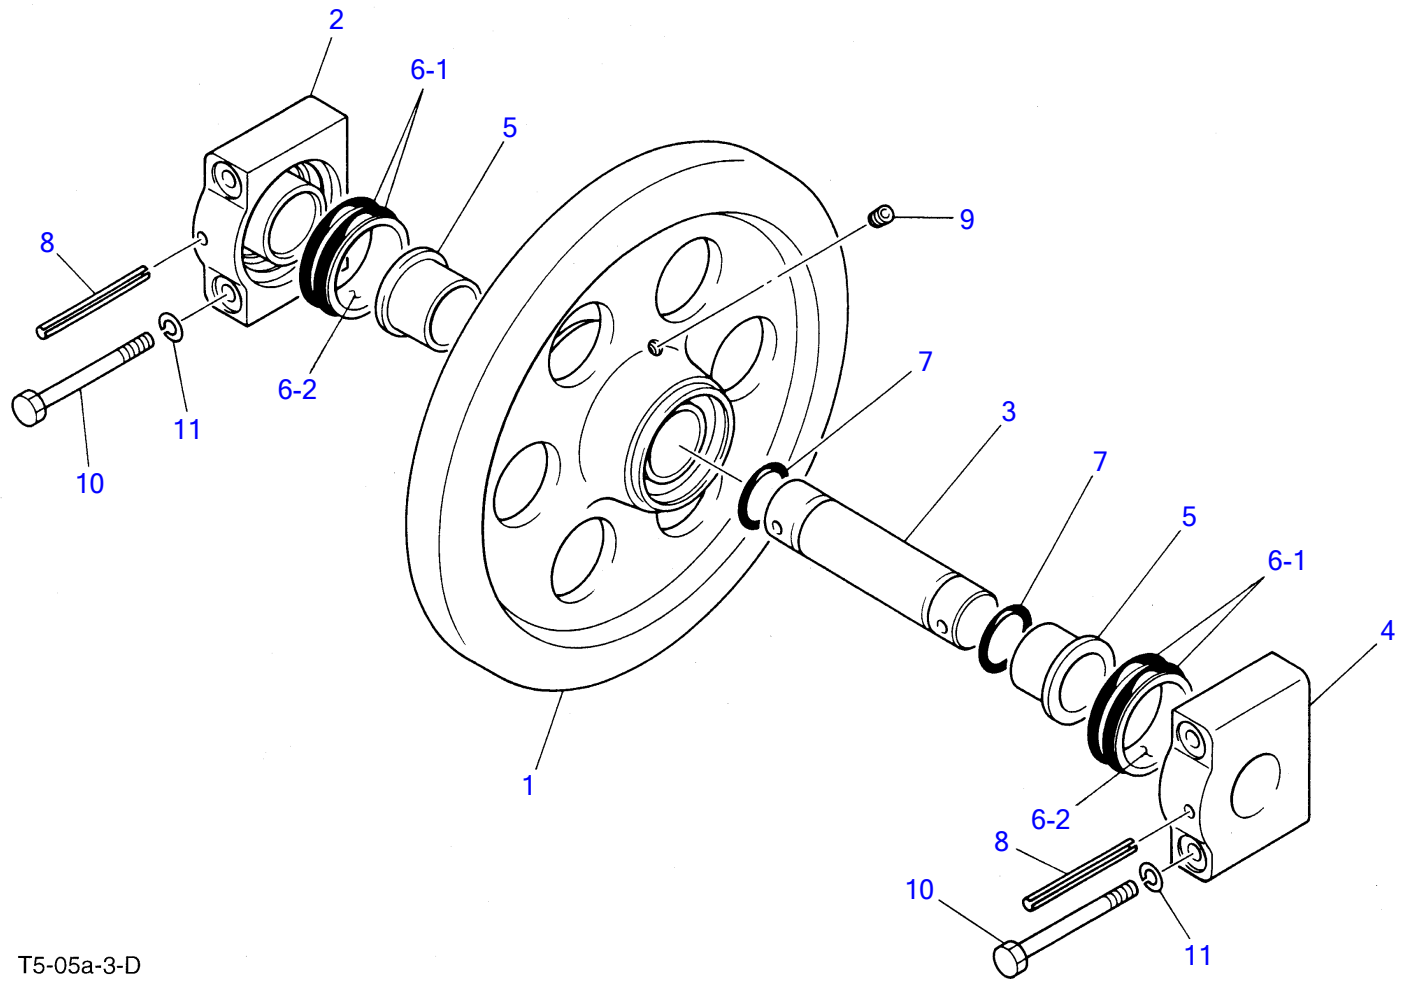

T5-04a-2-D

TRACK ROLLER (rubber crawler)

Item	Part number	Description	Q'ty	Chan.	Serial No.	Serv.	Remarks
0-1	0880130000	ROLLER ASSY	8				
1	0880130010	▪ SHELL	1				
2	0860134010	▪ SHAFT	1				
3	0221240400	▪ COVER	2				
4	1333073535	▪ BUSHING	2				
5	1432500560	▪ SEAL	2				
5-1	1432500561	▪ ▪ O-RING	2				
5-2	1432500562	▪ ▪ RING, seal	2				
6	1220000035	▪ RING, snap	2				
7	1420100300	▪ O-RING	2				
8	1501810001	▪ PLUG	1				
9	1100051645	BOLT	20				
10	1141540016	WASHER	20				
0-2	0880135100	ROLLER ASSY	2				08801-35000
11	0880135200	▪ SHELL	1				
12	0880133300	▪ SHAFT	1				
13	0880132400	▪ COVER	2				
14	0880133500	▪ NUT	1				
15	1305000004	▪ BEARING	2				
16	1432500660	▪ SEAL	2				
16-1	1432500661	▪ ▪ O-RING	2				
16-2	1432500662	▪ ▪ RING, seal	2				
17	1220000035	▪ RING, snap	2				
18	1420100300	▪ O-RING	2				
19	1501810001	▪ PLUG	1				
20	0880133600	▪ NUT	1				
21	1121340608	▪ SET-SCREW	1				
	T504a3L						

T5-05a-3-D

FRONT IDLER

Item	Part number	Description	Q'ty	Chan.	Serial No.	Serv.	Remarks
	0880140000	IDLER ASSY	2				
1	0880140010	• IDLER	1				
2	0880140020	• COVER (R.H.)	1				
3	0871140030	• SHAFT	1				
4	0880140030	• COVER (L.H.)	1				
5	1333064540	• BUSH	2				
6	1432500640	• SEAL	2				
6-1	1432500641	• • O-RING	2				
6-2	1432500642	• • RING, seal	2				
7	1420100400	• O-RING	2				
8	1213101000	• PIN, spring	2				
9	1501810001	• PLUG	1				
10	1101141215	BOLT	4				
11	1140020012	WASHER, SPRING	4				
	T505a2L						

TL126 Book No. PT5-101Z5 S/N 21260001-
TRACK ADJUSTER

TRACK ADJUSTER

Item	Part number	Description	Q'ty	Chan.	Serial No.	Serv.	Remarks
	0880151200	ADJUSTER ASSY	2				
	0880151210	· CYLINDER	1				
	0880151220	· PISTON	1				
	0880151010	· YOKE	1				
4	0007000040	· SPRING	1				
5	1132030020	· NUT	1				
6	1210000435	· PIN, split	1				
7	1141540020	· WASHER	1				
8	1541300501	· VALVE, check	1				
9	1400402640	· SEAL, oil	1				
10	1420010450	· O-RING	1				
11	1421020450	· RING, back-up	1				
	T506A4L						