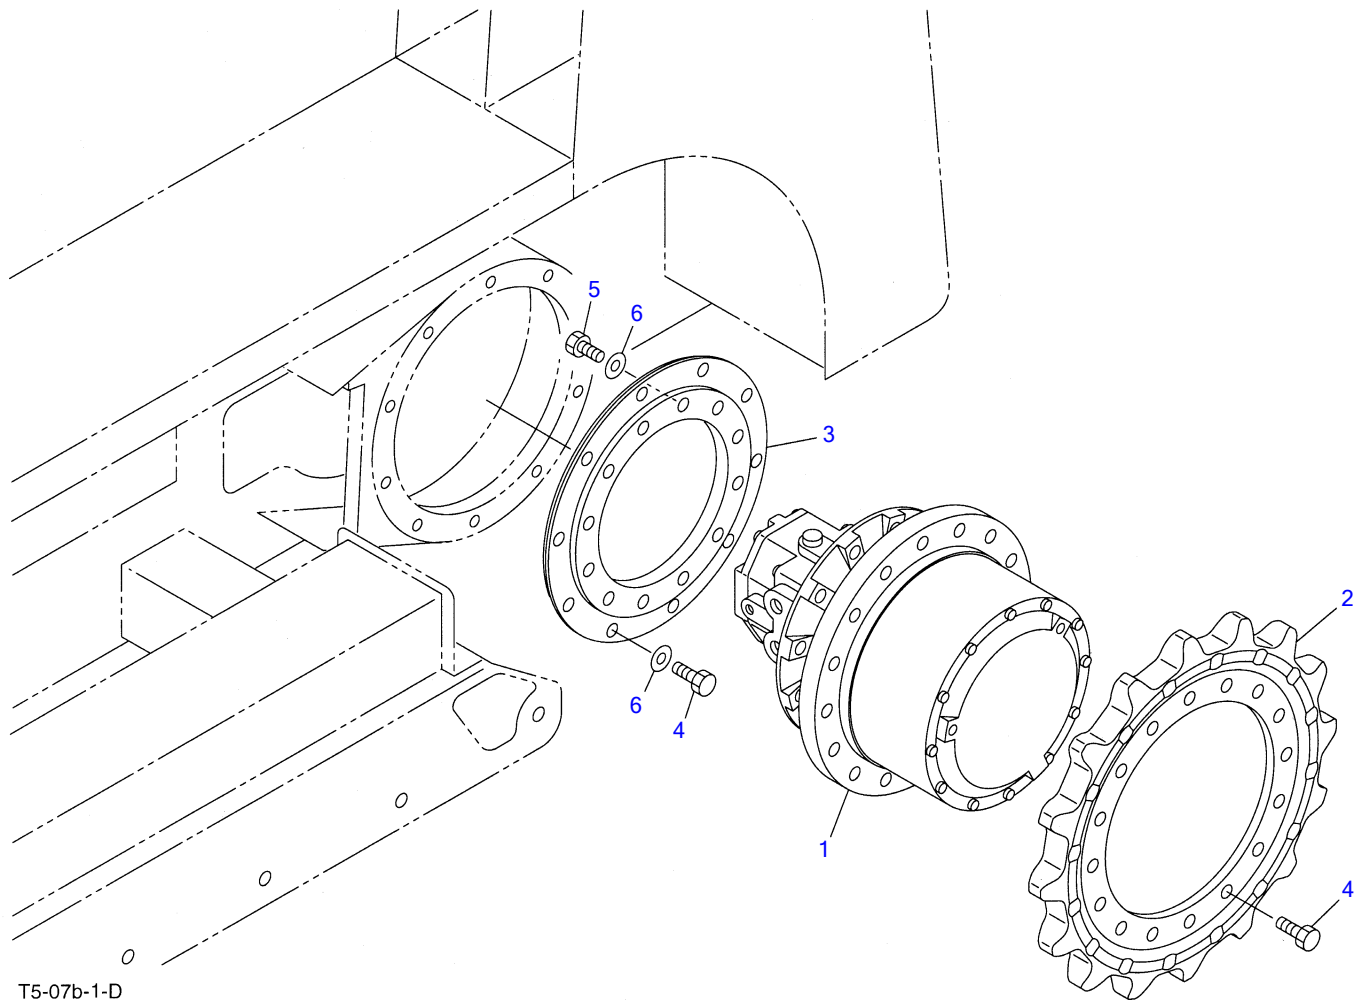

T5-04a-2-D

TRACK ROLLER (rubber crawler)

Item	Part number	Description	Q'ty	Chan.	Serial No.	Serv.	Remarks
0-1	0880130000	ROLLER ASSY	8				
1	0880130010	▪ SHELL	1				
2	0860134010	▪ SHAFT	1				
3	0221240400	▪ COVER	2				
4	1333073535	▪ BUSHING	2				
5	1432500560	▪ SEAL	2				
5-1	1432500561	▪ ▪ O-RING	2				
5-2	1432500562	▪ ▪ RING, seal	2				
6	1220000035	▪ RING, snap	2				
7	1420100300	▪ O-RING	2				
8	1501810001	▪ PLUG	1				
9	1100051645	BOLT	20				
10	1141540016	WASHER	20				
0-2	0880135100	ROLLER ASSY	2				08801-35000
11	0880135200	▪ SHELL	1				
12	0880133300	▪ SHAFT	1				
13	0880132400	▪ COVER	2				
14	0880133500	▪ NUT	1				
15	1305000004	▪ BEARING	2				
16	1432500660	▪ SEAL	2				
16-1	1432500661	▪ ▪ O-RING	2				
16-2	1432500662	▪ ▪ RING, seal	2				
17	1220000035	▪ RING, snap	2				
18	1420100300	▪ O-RING	2				
19	1501810001	▪ PLUG	1				
20	0880133600	▪ NUT	1				
21	1121340608	▪ SET-SCREW	1				
	T504a3L						

T5-05a-3-D

FRONT IDLER

Item	Part number	Description	Q'ty	Chan.	Serial No.	Serv.	Remarks
	0880140000	IDLER ASSY	2				
1	0880140010	• IDLER	1				
2	0880140020	• COVER (R.H.)	1				
3	0871140030	• SHAFT	1				
4	0880140030	• COVER (L.H.)	1				
5	1333064540	• BUSH	2				
6	1432500640	• SEAL	2				
6-1	1432500641	• • O-RING	2				
6-2	1432500642	• • RING, seal	2				
7	1420100400	• O-RING	2				
8	1213101000	• PIN, spring	2				
9	1501810001	• PLUG	1				
10	1101141215	BOLT	4				
11	1140020012	WASHER, SPRING	4				
	T505a2L						

TL126 Book No. PT5-101Z5 S/N 21260001-
TRACK ADJUSTER

TRACK ADJUSTER

Item	Part number	Description	Q'ty	Chan.	Serial No.	Serv.	Remarks
	0880151200	ADJUSTER ASSY	2				
	0880151210	· CYLINDER	1				
	0880151220	· PISTON	1				
	0880151010	· YOKE	1				
4	0007000040	· SPRING	1				
5	1132030020	· NUT	1				
6	1210000435	· PIN, split	1				
7	1141540020	· WASHER	1				
8	1541300501	· VALVE, check	1				
9	1400402640	· SEAL, oil	1				
10	1420010450	· O-RING	1				
11	1421020450	· RING, back-up	1				
	T506A4L						