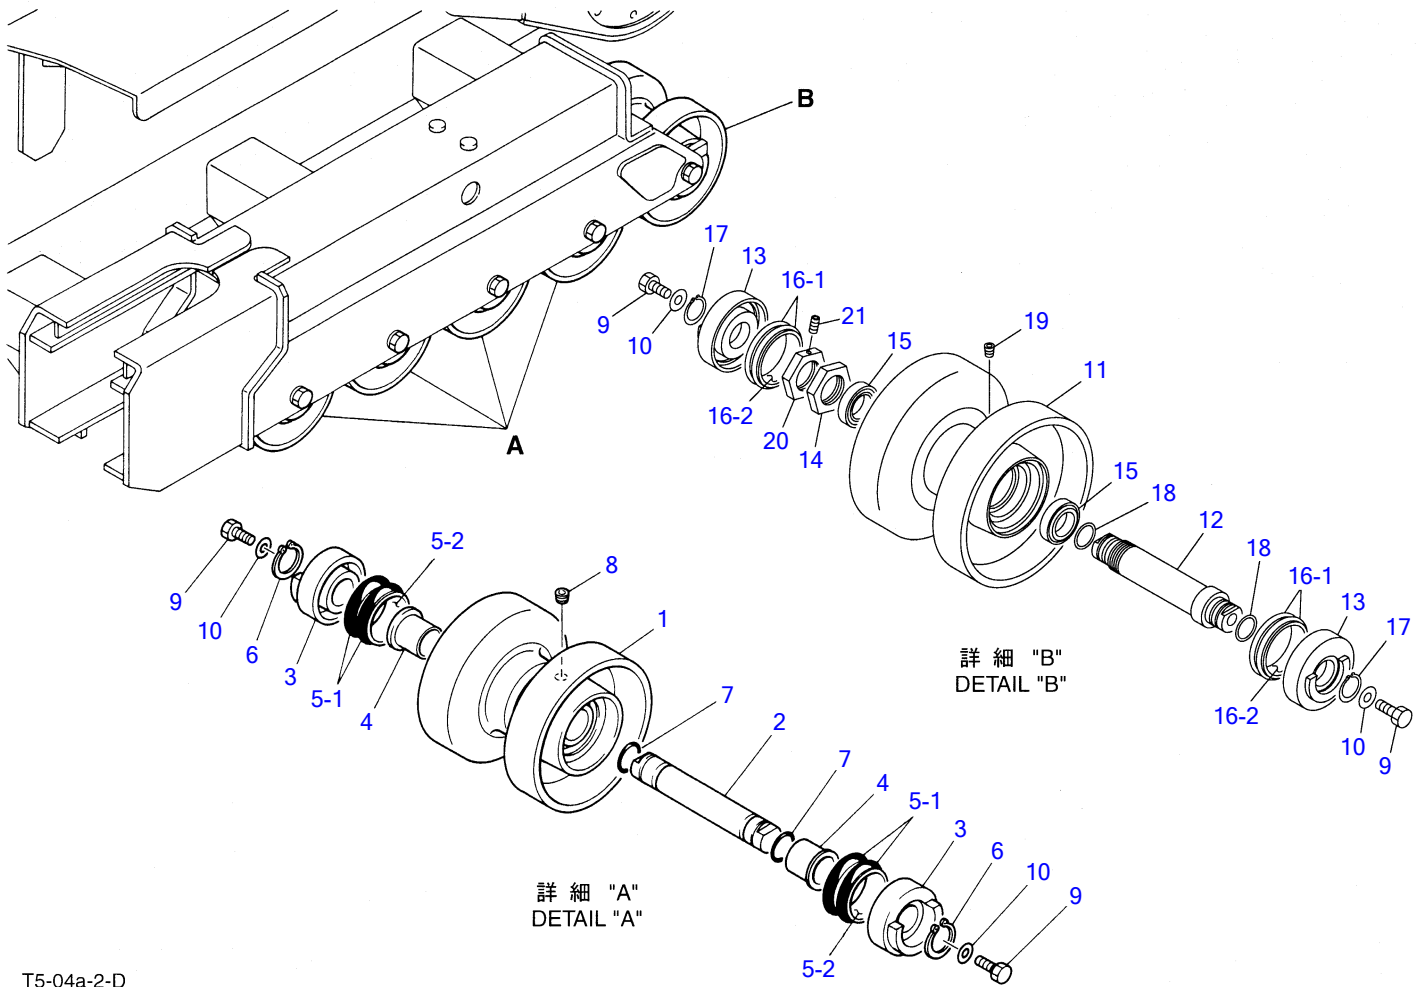

T5-04a-2-D

TRACK ROLLER (rubber crawler)

Item	Part number	Description	Q'ty	Chan.	Serial No.	Serv.	Remarks
0-1	0880130000	ROLLER ASSY	8				
1	0880130010	▪ SHELL	1				
2	0860134010	▪ SHAFT	1				
3	0221240400	▪ COVER	2				
4	1333073535	▪ BUSHING	2				
5	1432500560	▪ SEAL	2				
5-1	1432500561	▪ ▪ O-RING	2				
5-2	1432500562	▪ ▪ RING, seal	2				
6	1220000035	▪ RING, snap	2				
7	1420100300	▪ O-RING	2				
8	1501810001	▪ PLUG	1				
9	1100051645	BOLT	20				
10	1141540016	WASHER	20				
0-2	0880135100	ROLLER ASSY	2				08801-35000
11	0880135200	▪ SHELL	1				
12	0880133300	▪ SHAFT	1				
13	0880132400	▪ COVER	2				
14	0880133500	▪ NUT	1				
15	1305000004	▪ BEARING	2				
16	1432500660	▪ SEAL	2				
16-1	1432500661	▪ ▪ O-RING	2				
16-2	1432500662	▪ ▪ RING, seal	2				
17	1220000035	▪ RING, snap	2				
18	1420100300	▪ O-RING	2				
19	1501810001	▪ PLUG	1				
20	0880133600	▪ NUT	1				
21	1121340608	▪ SET-SCREW	1				
	T504a3L						

T5-05a-3-D

FRONT IDLER

Item	Part number	Description	Q'ty	Chan.	Serial No.	Serv.	Remarks
	0880140000	IDLER ASSY	2				
1	0880140010	• IDLER	1				
2	0880140020	• COVER (R.H.)	1				
3	0871140030	• SHAFT	1				
4	0880140030	• COVER (L.H.)	1				
5	1333064540	• BUSH	2				
6	1432500640	• SEAL	2				
6-1	1432500641	• • O-RING	2				
6-2	1432500642	• • RING, seal	2				
7	1420100400	• O-RING	2				
8	1213101000	• PIN, spring	2				
9	1501810001	• PLUG	1				
10	1101141215	BOLT	4				
11	1140020012	WASHER, SPRING	4				
	T505a2L						

TL126 Book No. PT5-101Z5 S/N 21260001-
TRACK ADJUSTER

TRACK ADJUSTER

Item	Part number	Description	Q'ty	Chan.	Serial No.	Serv.	Remarks
	0880151200	ADJUSTER ASSY	2				
	0880151210	· CYLINDER	1				
	0880151220	· PISTON	1				
	0880151010	· YOKE	1				
4	0007000040	· SPRING	1				
5	1132030020	· NUT	1				
6	1210000435	· PIN, split	1				
7	1141540020	· WASHER	1				
8	1541300501	· VALVE, check	1				
9	1400402640	· SEAL, oil	1				
10	1420010450	· O-RING	1				
11	1421020450	· RING, back-up	1				
	T506A4L						