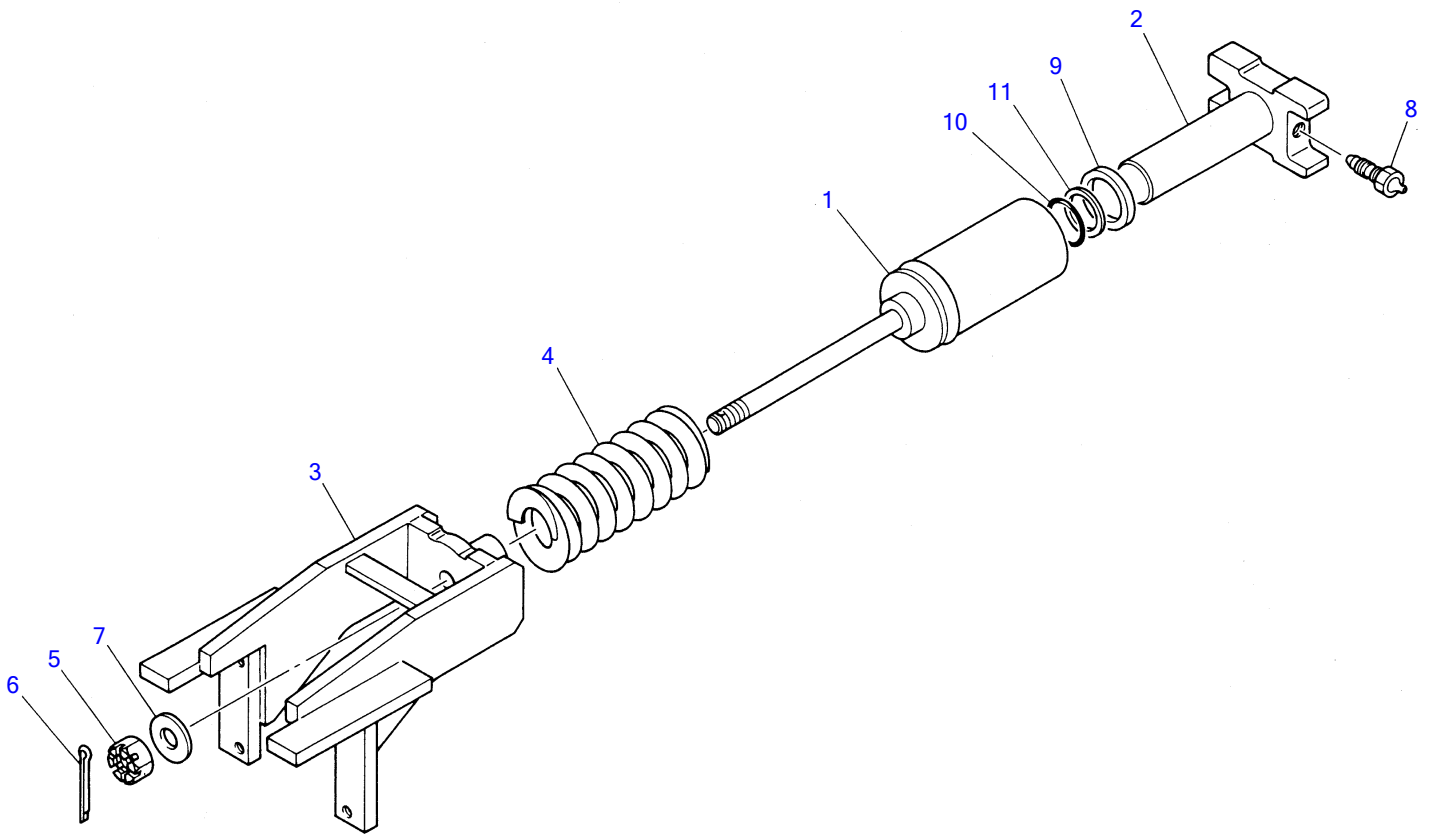

T5-04a-2-D

TRACK ROLLER (rubber crawler)

Item	Part number	Description	Q'ty	Chan.	Serial No.	Serv.	Remarks
0-1	0880130000	ROLLER ASSY	8				
1	0880130010	▪ SHELL	1				
2	0860134010	▪ SHAFT	1				
3	0221240400	▪ COVER	2				
4	1333073535	▪ BUSHING	2				
5	1432500560	▪ SEAL	2				
5-1	1432500561	▪ ▪ O-RING	2				
5-2	1432500562	▪ ▪ RING, seal	2				
6	1220000035	▪ RING, snap	2				
7	1420100300	▪ O-RING	2				
8	1501810001	▪ PLUG	1				
9	1100051645	BOLT	20				
10	1141540016	WASHER	20				
0-2	0880135100	ROLLER ASSY	2				08801-35000
11	0880135200	▪ SHELL	1				
12	0880133300	▪ SHAFT	1				
13	0880132400	▪ COVER	2				
14	0880133500	▪ NUT	1				
15	1305000004	▪ BEARING	2				
16	1432500660	▪ SEAL	2				
16-1	1432500661	▪ ▪ O-RING	2				
16-2	1432500662	▪ ▪ RING, seal	2				
17	1220000035	▪ RING, snap	2				
18	1420100300	▪ O-RING	2				
19	1501810001	▪ PLUG	1				
20	0880133600	▪ NUT	1				
21	1121340608	▪ SET-SCREW	1				
	T504a3L						

T5-05a-3-D

FRONT IDLER

Item	Part number	Description	Q'ty	Chan.	Serial No.	Serv.	Remarks
	0880140000	IDLER ASSY	2				
1	0880140010	• IDLER	1				
2	0880140020	• COVER (R.H.)	1				
3	0871140030	• SHAFT	1				
4	0880140030	• COVER (L.H.)	1				
5	1333064540	• BUSH	2				
6	1432500640	• SEAL	2				
6-1	1432500641	• • O-RING	2				
6-2	1432500642	• • RING, seal	2				
7	1420100400	• O-RING	2				
8	1213101000	• PIN, spring	2				
9	1501810001	• PLUG	1				
10	1101141215	BOLT	4				
11	1140020012	WASHER, SPRING	4				
	T505a2L						

TL126 Book No. PT5-101Z5 S/N 21260001-
TRACK ADJUSTER

TRACK ADJUSTER

Item	Part number	Description	Q'ty	Chan.	Serial No.	Serv.	Remarks
	0880151200	ADJUSTER ASSY	2				
	0880151210	· CYLINDER	1				
	0880151220	· PISTON	1				
	0880151010	· YOKE	1				
4	0007000040	· SPRING	1				
5	1132030020	· NUT	1				
6	1210000435	· PIN, split	1				
7	1141540020	· WASHER	1				
8	1541300501	· VALVE, check	1				
9	1400402640	· SEAL, oil	1				
10	1420010450	· O-RING	1				
11	1421020450	· RING, back-up	1				
	T506A4L						