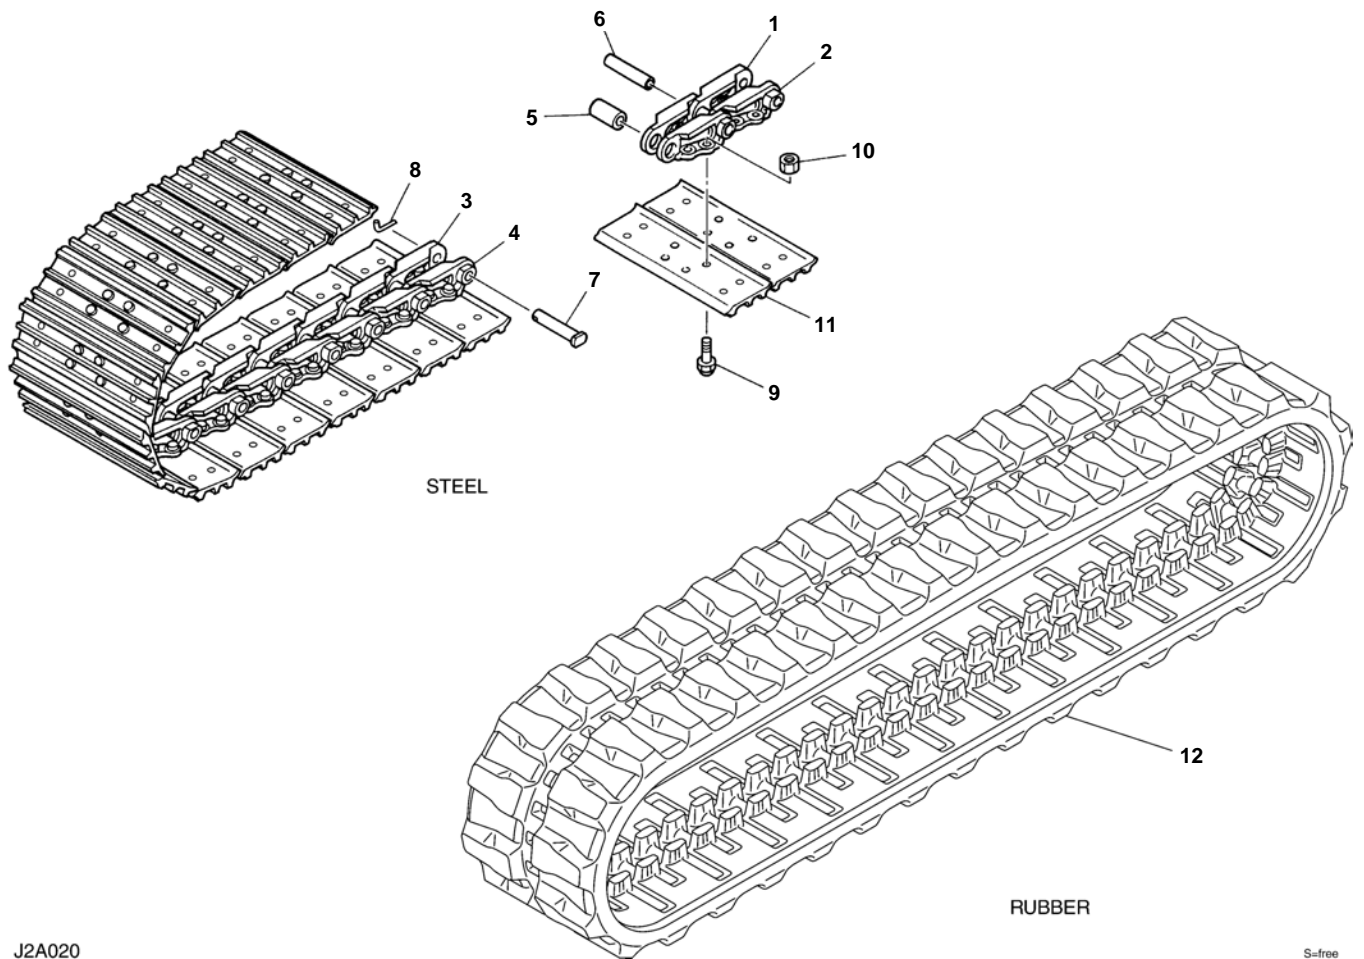

# TAKEUCHI

							<b>INDEX</b>
Item	Part number	Description	Q'ty	Chan.	Serial No.	Serv.	Remarks
1		UNDERCARRIAGE					
2		TURNTABLE & CONTROL LEVER					
3		ENGINE & ELECTRICAL SYSTEM					
4		HYDRAULIC PIPNG & TANK					
5		COVER & CAB					
6		HOE ATTACHMENT					
7		DECAL & TOOL					
8		HYDRAULIC DEVICE					
10		ENGINE(4TNV88-BPTBZ)					
		F10C 03900-02200					
		2009.8.11					
		P-T153FBBB					

TB153FR (P-T153FBBB) Book No. BJ3Z003 S/N 15830001-  
**LOWER FRAME**

J2A010

S=1/14

**LOWER FRAME**

Item	Part number	Description	Q'ty	Chan.	Serial No.	Serv.	Remarks
		FRAME ASSY, lower (rubber)					
		FRAME ASSY, lower (steel)					
1	X *****	FRAME	1				
2	<b>0391004002</b>	COVER	2				
3	<b>0391004003</b>	COVER	1				
4	<b>0561017400</b>	COVER	2				
5	<b>1100040816</b>	BOLT	4				
6	<b>1100041020</b>	BOLT	12				
7	<b>1140020008</b>	WASHER, spring	4				
8	<b>1140020010</b>	WASHER, spring	12				
9	<b>1141110008</b>	WASHER	4				
10	<b>1141110010</b>	WASHER	12				
11	<b>1508710010</b>	PLUG	1				
12	<b>0461000700</b>	GUIDE, shoe	4				steel
13	<b>1101041230</b>	BOLT	12				steel
14	<b>1140020012</b>	WASHER, spring	12				steel
	<b>J2a010</b>						

TB153FR (P-T153FBBB) Book No. BJ3Z003 S/N 15830001-  
CRAWLER BELT

J2A020

S=free

**CRAWLER BELT**

Item	Part number	Description	Q'ty	Chan.	Serial No.	Serv.	Remarks
0	<b>1914051600</b>	BELT ASSY, steel crawler	2				
1	<b>1914039001</b>	· LINK (R.H.)	37				
2	<b>1914039002</b>	· LINK (L.H.)	37				
3	<b>1914039003</b>	· LINK, master (R.H.)	1				
4	<b>1914039004</b>	· LINK, master (L.H.)	1				
5	<b>1914039012</b>	· BUSHING	38				
6	<b>1914039006</b>	· PIN, track	37				
7	<b>1914039007</b>	· PIN, master	1				
8	<b>1914039008</b>	· PIN	1				
9	<b>1914039009</b>	· BOLT	152				
10	<b>1914033010</b>	· NUT	152				
11	<b>1914051611</b>	· PLATE, shoe	38				
12	<b>1914065610</b>	BELT, rubber crawler	2				