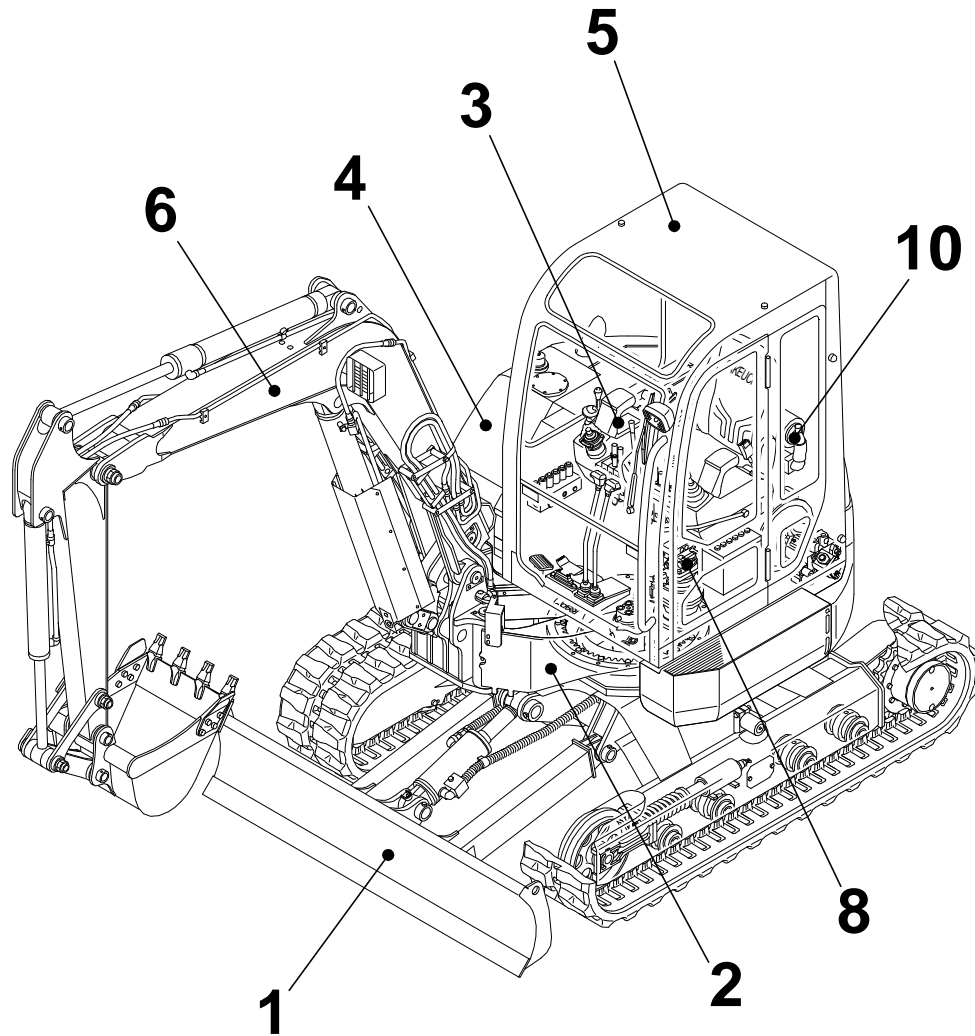

# TAKEUCHI

							<b>INDEX</b>
Item	Part number	Description	Q'ty	Chan.	Serial No.	Serv.	Remarks
1		UNDERCARRIAGE					
2		TURNTABLE & CONTROL LEVER					
3		ENGINE & ELECTRICAL SYSTEM					
4		HYDRAULIC PIPNG & TANK					
5		COVER & CAB					
6		HOE ATTACHMENT					
7		DECAL & TOOL					
8		HYDRAULIC DEVICE					
10		ENGINE(4TNV88-BPTBZ)					
		F10C 03900-02200					
		2009.8.11					
		P-T153FBBB					

TB153FR (P-T153FBBB) Book No. BJ3Z003 S/N 15830001-  
**LOWER FRAME**

J2A010

S=1/14

**LOWER FRAME**

Item	Part number	Description	Q'ty	Chan.	Serial No.	Serv.	Remarks
		FRAME ASSY, lower (rubber)					
		FRAME ASSY, lower (steel)					
1	X *****	FRAME	1				
2	<b>0391004002</b>	COVER	2				
3	<b>0391004003</b>	COVER	1				
4	<b>0561017400</b>	COVER	2				
5	<b>1100040816</b>	BOLT	4				
6	<b>1100041020</b>	BOLT	12				
7	<b>1140020008</b>	WASHER, spring	4				
8	<b>1140020010</b>	WASHER, spring	12				
9	<b>1141110008</b>	WASHER	4				
10	<b>1141110010</b>	WASHER	12				
11	<b>1508710010</b>	PLUG	1				
12	<b>0461000700</b>	GUIDE, shoe	4				steel
13	<b>1101041230</b>	BOLT	12				steel
14	<b>1140020012</b>	WASHER, spring	12				steel
	<b>J2a010</b>						

**J2a020**

TB153FR (P-T153FBBB) Book No. BJ3Z003 S/N 15830001-  
CRAWLER BELT (with rubber pads)

---

K3A152

S-fret

**CRAWLER BELT (with rubber pads)**

Item	Part number	Description	Q'ty	Chan.	Serial No.	Serv.	Remarks
0	<b>1914051700</b>	BELT ASSY, steel crawler (with rubber pads)	2				
1	<b>1914051600</b>	· BELT, steel crawler	1				
12	<b>1914400500</b>	· PAD, rubber	38				
13	<b>1130020012</b>	· · NUT	4				
14	<b>1140020012</b>	· · WASHER, spring	4				
	<b>K3a153</b>						