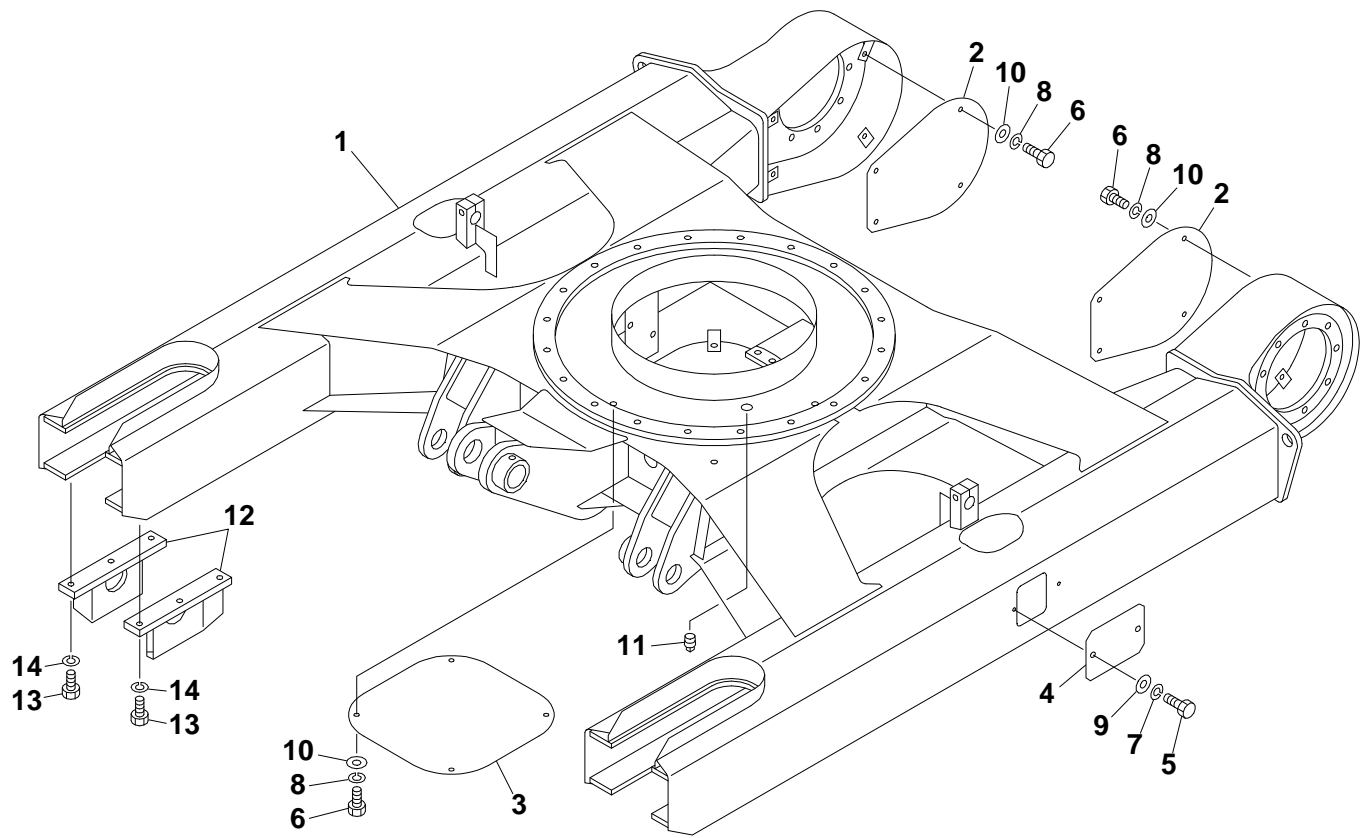

# TAKEUCHI

							<b>INDEX</b>
Item	Part number	Description	Q'ty	Chan.	Serial No.	Serv.	Remarks
1		UNDERCARRIAGE					
2		TURNTABLE & CONTROL LEVER					
3		ENGINE & ELECTRICAL SYSTEM					
4		HYDRAULIC PIPNG & TANK					
5		COVER & CAB					
6		HOE ATTACHMENT					
7		DECAL & TOOL					
8		HYDRAULIC DEVICE					
10		ENGINE(4TNV88-BPTBZ)					
		F10C 03900-02200					
		2009.8.11					
		P-T153FBBB					

TB153FR (P-T153FBBB) Book No. BJ3Z003 S/N 15830001-  
**LOWER FRAME**

J2A010

S=1/14

**LOWER FRAME**

Item	Part number	Description	Q'ty	Chan.	Serial No.	Serv.	Remarks
		FRAME ASSY, lower (rubber)					
		FRAME ASSY, lower (steel)					
1	X *****	FRAME	1				
2	<b>0391004002</b>	COVER	2				
3	<b>0391004003</b>	COVER	1				
4	<b>0561017400</b>	COVER	2				
5	<b>1100040816</b>	BOLT	4				
6	<b>1100041020</b>	BOLT	12				
7	<b>1140020008</b>	WASHER, spring	4				
8	<b>1140020010</b>	WASHER, spring	12				
9	<b>1141110008</b>	WASHER	4				
10	<b>1141110010</b>	WASHER	12				
11	<b>1508710010</b>	PLUG	1				
12	<b>0461000700</b>	GUIDE, shoe	4				steel
13	<b>1101041230</b>	BOLT	12				steel
14	<b>1140020012</b>	WASHER, spring	12				steel
	<b>J2a010</b>						

TB153FR (P-T153FBBB) Book No. BJ3Z003 S/N 15830001-  
CRAWLER BELT

J2A020

S=free

**CRAWLER BELT**

Item	Part number	Description	Q'ty	Chan.	Serial No.	Serv.	Remarks
0	<b>1914051600</b>	BELT ASSY, steel crawler	2				
1	<b>1914039001</b>	· LINK (R.H.)	37				
2	<b>1914039002</b>	· LINK (L.H.)	37				
3	<b>1914039003</b>	· LINK, master (R.H.)	1				
4	<b>1914039004</b>	· LINK, master (L.H.)	1				
5	<b>1914039012</b>	· BUSHING	38				
6	<b>1914039006</b>	· PIN, track	37				
7	<b>1914039007</b>	· PIN, master	1				
8	<b>1914039008</b>	· PIN	1				
9	<b>1914039009</b>	· BOLT	152				
10	<b>1914033010</b>	· NUT	152				
11	<b>1914051611</b>	· PLATE, shoe	38				
12	<b>1914065610</b>	BELT, rubber crawler	2				