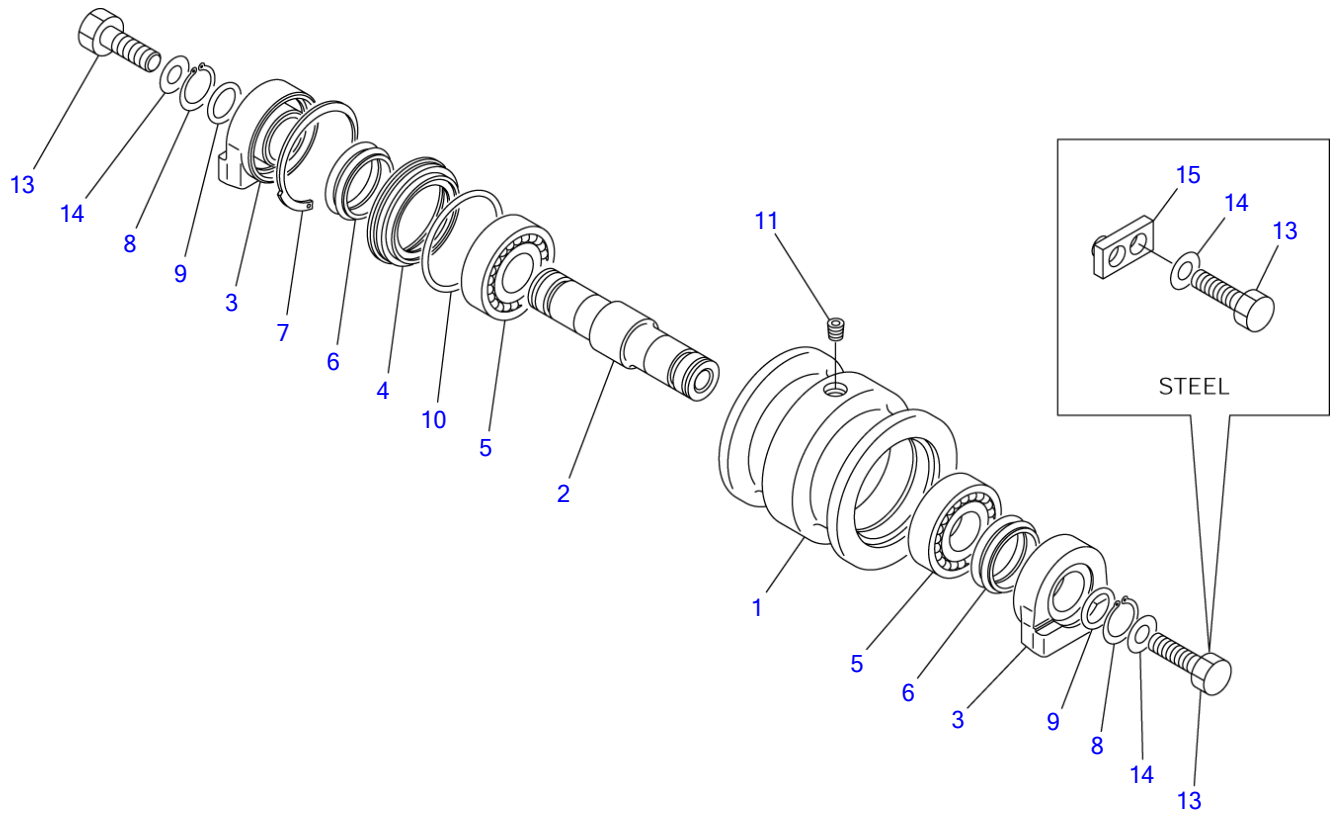

CARRIER ROLLER (13514105-)

Item	Part number	Description	Q'ty	Chan.	Serial No.	Serv.	Remarks
		ROLLER ASSY, carrier					X03712-00000-1
0-1	0371200100	ROLLER SUB ASSY	2				
1	0371200110	▪ ROLLER	1				
2	0431200200	▪ SHAFT	1				
3	0431200300	▪ COVER	1				
4	1431202552	▪ SEAL	1				
5	1300006205	▪ BEARING	2				
6	1221000052	▪ RING, snap	1				
7	1501820001	▪ PLUG	1				
8	1100041060	BOLT	2				
9	1130040010	NUT	2				
	G4a100						

TB135 Book No. BG4Z010 S/N 13510004-
TRACK ROLLER

G4A030

S=1/5