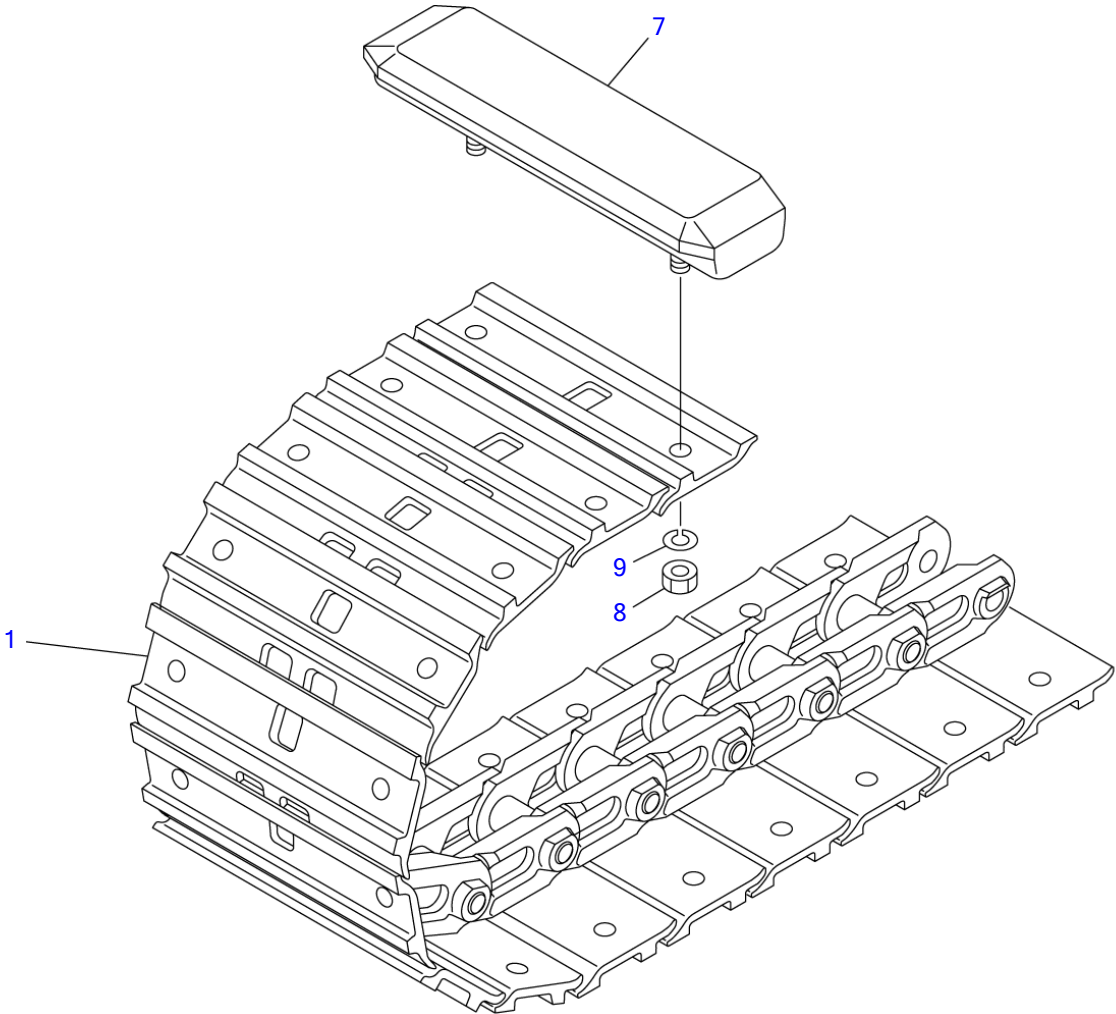

TB135 Book No. BG4Z010 S/N 13510004-  
LOWER FRAME

G4A011

S-1/12

**LOWER FRAME**

Item	Part number	Description	Q'ty	Chan.	Serial No.	Serv.	Remarks
		FRAME ASSY, lower					X03710-11000-1
1	X *****	FRAME	1				
2	<b>0471001400</b>	COVER	2	(L)	13510004~13518088		
	<b>0351006010</b>	COVER	2		13518089~		
3	<b>0431003600</b>	COVER	1				
4	<b>0331018600</b>	COVER	2				
5	<b>1100040816</b>	BOLT	4				
6	<b>1100041020</b>	BOLT	10				
7	<b>1140020008</b>	WASHER, spring	4				
8	<b>1140020010</b>	WASHER, spring	10				
9	<b>1141110008</b>	WASHER	4				
10	<b>1141110010</b>	WASHER	10				
11	<b>1652533019</b>	CAP	2		13518089~		
	<b>G4a011</b>						

TB135 Book No. BG4Z010 S/N 13510004-  
CRAWLER BELT

G4A021

S=1/12,1/14

**CRAWLER BELT**

Item	Part number	Description	Q'ty	Chan.	Serial No.	Serv.	Remarks
0-1	<b>1914054200</b>	BELT, steel crawler	2		old type		
	<b>1914054300</b>	BELT, steel crawler	2	(H)	new type		
1	<b>1914054213</b>	▪ PLATE ASSY	42		old type		
	<b>1914054313</b>	▪ PLATE ASSY	42		new type		
2	<b>1914054214</b>	▪ PLATE ASSY, master	1		old type		
	<b>1914054314</b>	▪ PLATE ASSY, master	1		new type		
3	<b>1914053505</b>	▪ BUSHING	43				
4	<b>1914053506</b>	▪ PIN, track	42				
5	<b>1914053507</b>	▪ PIN, master	1				
6	<b>1914053508</b>	▪ PIN, cotter	1				
7	<b>1914068300</b>	BELT, rubber crawler	2		13510004~13513664		
	<b>1914068400</b>	BELT, rubber crawler	2	(H)	13513665~		
	<b>G4a023</b>						

G4A112

S=1/6

**CRAWLER BELT (with rubber pads)**

Item	Part number	Description	Q'ty	Chan.	Serial No.	Serv.	Remarks
0	<b>1914054400</b>	BELT ASSY, steel crawler (with rubber pads)	2				
1	<b>1914054300</b>	▪ BELT, steel crawler	1				
7	<b>1914400400</b>	▪ PAD, rubber	43				
8	<b>1130020012</b>	▪ ▪ NUT	2				
9	<b>1140020012</b>	▪ ▪ WASHER, spring	2				
	<b>G4a113</b>						