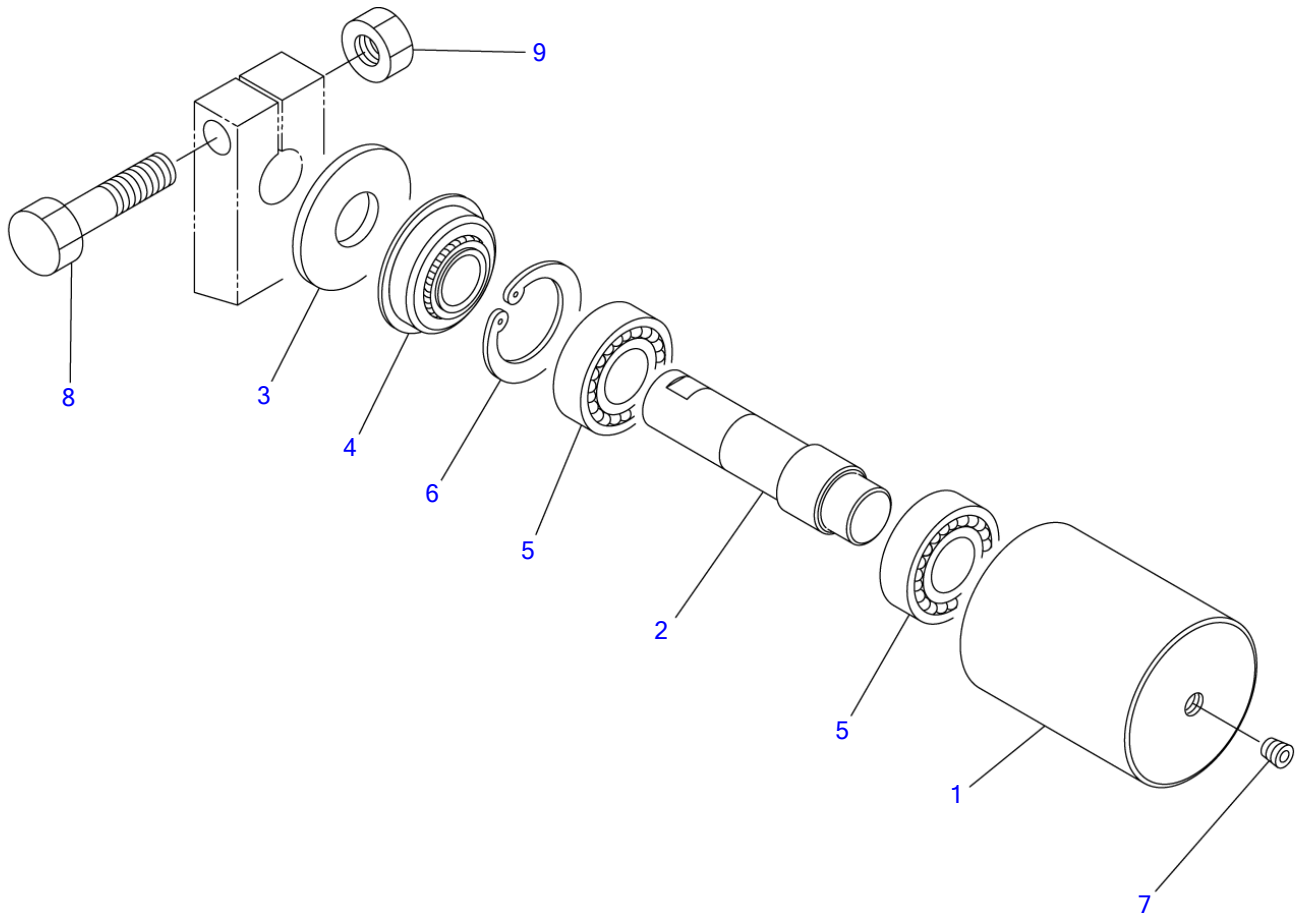

CARRIER ROLLER (13510004-13514104)

Item	Part number	Description	Q'ty	Chan.	Serial No.	Serv.	Remarks
		ROLLER ASSY, carrier					X04312-02000-0
0-1	0431200500	ROLLER SUB ASSY	2				
1	0431200100	· ROLLER	1				
2	0431200200	· SHAFT	1				
3	0431200300	· COVER	1				
4	0431200400	· COVER	1				
5	1431202552	· SEAL	1				
6	1300006205	· BEARING	2				
7	1420100400	· O-RING	1				
8	1221000052	· RING, snap	1				
9	1501810001	· PLUG	1				
11	1100051060	BOLT	2				
12	1130050010	NUT	2				
	U1a030						

TB135 Book No. BG4Z010 S/N 13510004-
CARRIER ROLLER (13514105-)

G4A100

S=1/3