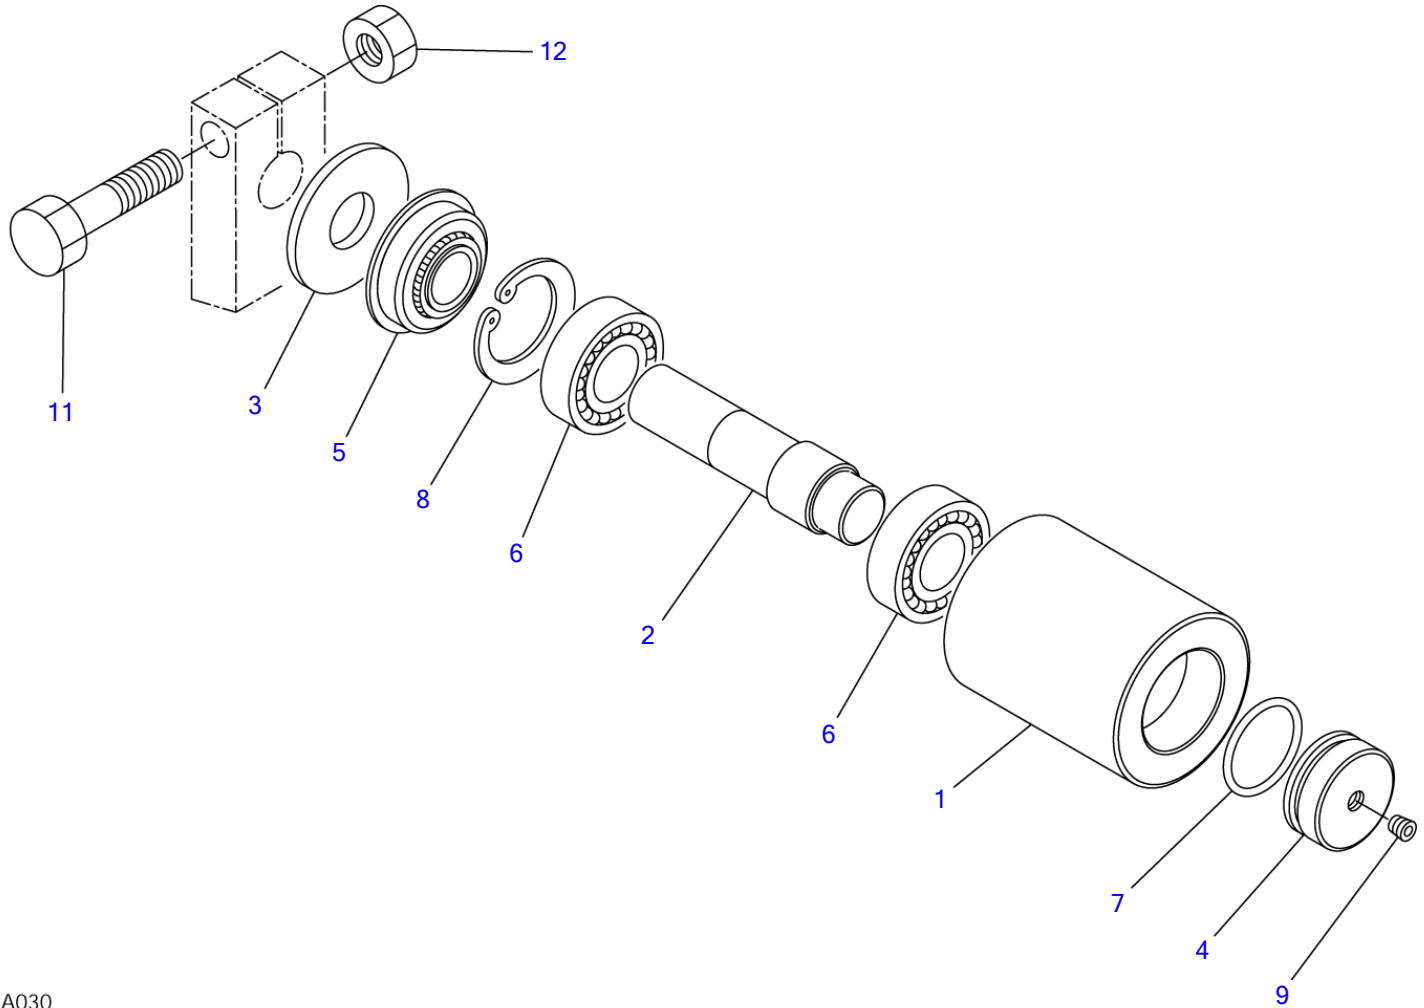

TB135 Book No. BG4Z010 S/N 13510004-  
CRAWLER BELT

G4A021

S=1/12,1/14

**CRAWLER BELT**

Item	Part number	Description	Q'ty	Chan.	Serial No.	Serv.	Remarks
0-1	<b>1914054200</b>	BELT, steel crawler	2		old type		
	<b>1914054300</b>	BELT, steel crawler	2	(H)	new type		
1	<b>1914054213</b>	▪ PLATE ASSY	42		old type		
	<b>1914054313</b>	▪ PLATE ASSY	42		new type		
2	<b>1914054214</b>	▪ PLATE ASSY, master	1		old type		
	<b>1914054314</b>	▪ PLATE ASSY, master	1		new type		
3	<b>1914053505</b>	▪ BUSHING	43				
4	<b>1914053506</b>	▪ PIN, track	42				
5	<b>1914053507</b>	▪ PIN, master	1				
6	<b>1914053508</b>	▪ PIN, cotter	1				
7	<b>1914068300</b>	BELT, rubber crawler	2		13510004~13513664		
	<b>1914068400</b>	BELT, rubber crawler	2	(H)	13513665~		
	<b>G4a023</b>						

G4A112

S=1/6

**CRAWLER BELT (with rubber pads)**

Item	Part number	Description	Q'ty	Chan.	Serial No.	Serv.	Remarks
0	<b>1914054400</b>	BELT ASSY, steel crawler (with rubber pads)	2				
1	<b>1914054300</b>	▪ BELT, steel crawler	1				
7	<b>1914400400</b>	▪ PAD, rubber	43				
8	<b>1130020012</b>	▪ ▪ NUT	2				
9	<b>1140020012</b>	▪ ▪ WASHER, spring	2				
	<b>G4a113</b>						

TB135 Book No. BG4Z010 S/N 13510004-  
CARRIER ROLLER (13510004-13514104)

U1A030

S=1/3

**CARRIER ROLLER (13510004-13514104)**

Item	Part number	Description	Q'ty	Chan.	Serial No.	Serv.	Remarks
		ROLLER ASSY, carrier					X04312-02000-0
0-1	<b>0431200500</b>	ROLLER SUB ASSY	2				
1	<b>0431200100</b>	· ROLLER	1				
2	<b>0431200200</b>	· SHAFT	1				
3	<b>0431200300</b>	· COVER	1				
4	<b>0431200400</b>	· COVER	1				
5	<b>1431202552</b>	· SEAL	1				
6	<b>1300006205</b>	· BEARING	2				
7	<b>1420100400</b>	· O-RING	1				
8	<b>1221000052</b>	· RING, snap	1				
9	<b>1501810001</b>	· PLUG	1				
11	<b>1100051060</b>	BOLT	2				
12	<b>1130050010</b>	NUT	2				
	<b>U1a030</b>						