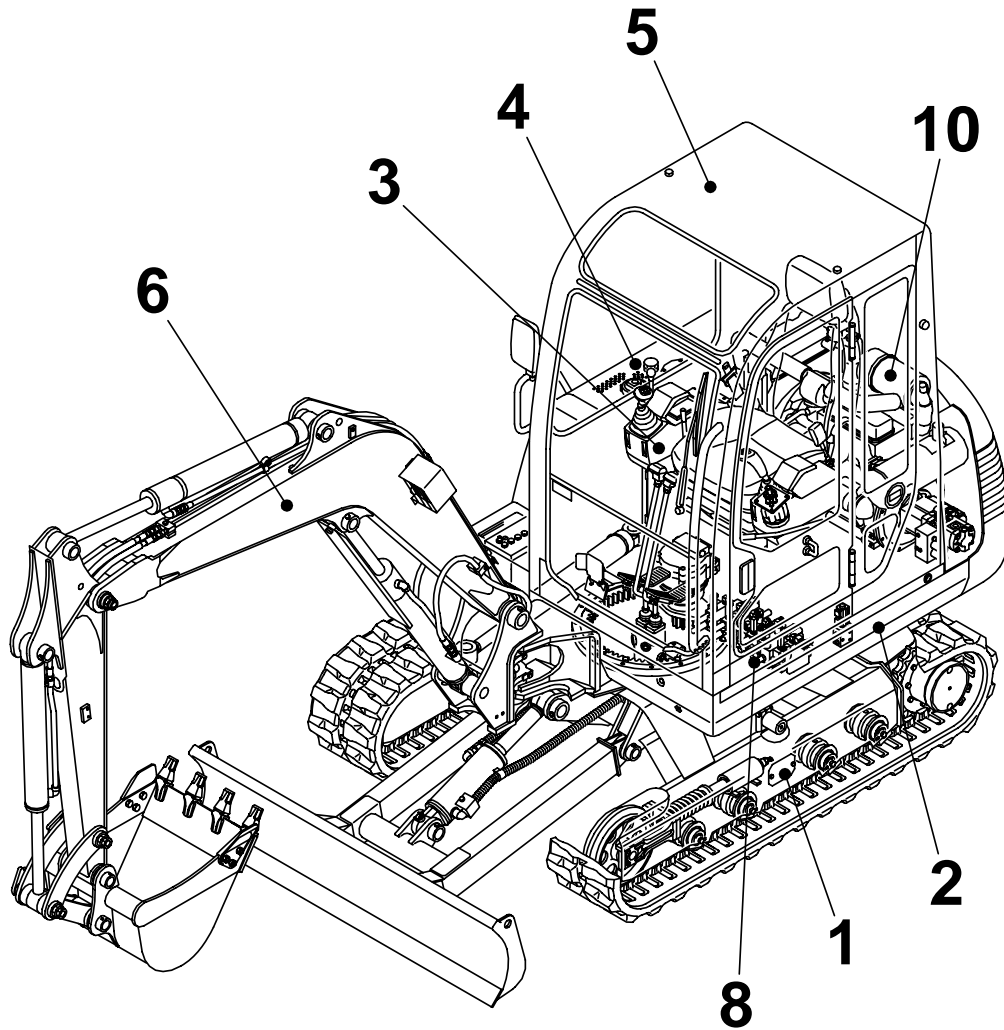

# TAKEUCHI

Item	Part number	Description	INDEX				
			Q'ty	Chan.	Serial No.	Serv.	Remarks
1		UNDERCARRIAGE					
2		TURNTABLE & CONTROL LEVER					
3		ENGINE & ELECTRICAL SYSTEM					
4		HYDRAULIC PIPNG & TANK					
5		COVER & CAB					
6		HOE ATTACHMENT					
7		DECAL & TOOL					
8		HYDRAULIC DEVICE					
10		ENGINE 3TNE88-(E)TB(1)					
		ENGINE 3TNV88-QTB,QTB1					
		ENGINE 3TNV88-QTB2					
		2007.5.31					

TB135 Book No. BG4Z010 S/N 13510004-  
CRAWLER BELT

G4A021

S=1/12,1/14

**CRAWLER BELT**

Item	Part number	Description	Q'ty	Chan.	Serial No.	Serv.	Remarks
0-1	<b>1914054200</b>	BELT, steel crawler	2		old type		
	<b>1914054300</b>	BELT, steel crawler	2	(H)	new type		
1	<b>1914054213</b>	▪ PLATE ASSY	42		old type		
	<b>1914054313</b>	▪ PLATE ASSY	42		new type		
2	<b>1914054214</b>	▪ PLATE ASSY, master	1		old type		
	<b>1914054314</b>	▪ PLATE ASSY, master	1		new type		
3	<b>1914053505</b>	▪ BUSHING	43				
4	<b>1914053506</b>	▪ PIN, track	42				
5	<b>1914053507</b>	▪ PIN, master	1				
6	<b>1914053508</b>	▪ PIN, cotter	1				
7	<b>1914068300</b>	BELT, rubber crawler	2		13510004~13513664		
	<b>1914068400</b>	BELT, rubber crawler	2	(H)	13513665~		
	<b>G4a023</b>						

G4A112

S=1/6

**CRAWLER BELT (with rubber pads)**

Item	Part number	Description	Q'ty	Chan.	Serial No.	Serv.	Remarks
0	<b>1914054400</b>	BELT ASSY, steel crawler (with rubber pads)	2				
1	<b>1914054300</b>	▪ BELT, steel crawler	1				
7	<b>1914400400</b>	▪ PAD, rubber	43				
8	<b>1130020012</b>	▪ ▪ NUT	2				
9	<b>1140020012</b>	▪ ▪ WASHER, spring	2				
	<b>G4a113</b>						