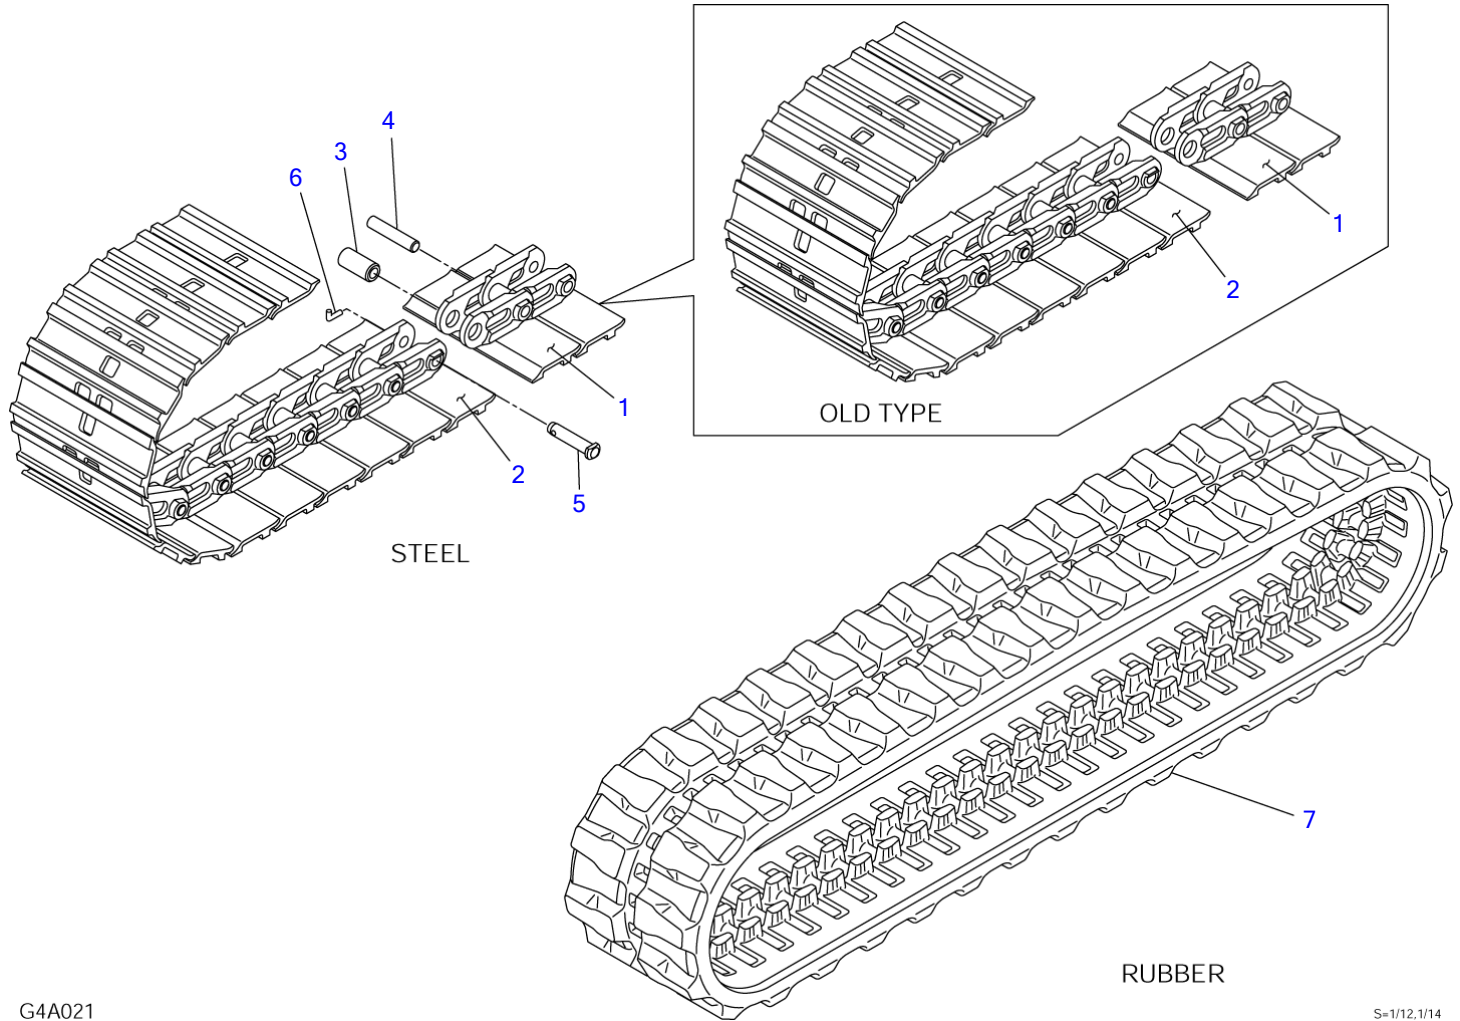

LOWER FRAME

Item	Part number	Description	Q'ty	Chan.	Serial No.	Serv.	Remarks
		FRAME ASSY, lower					X03710-11000-1
1	X *****	FRAME	1				
2	0471001400	COVER	2	(L)	13510004~13518088		
	0351006010	COVER	2		13518089~		
3	0431003600	COVER	1				
4	0331018600	COVER	2				
5	1100040816	BOLT	4				
6	1100041020	BOLT	10				
7	1140020008	WASHER, spring	4				
8	1140020010	WASHER, spring	10				
9	1141110008	WASHER	4				
10	1141110010	WASHER	10				
11	1652533019	CAP	2		13518089~		
	G4a011						

TB135 Book No. BG4Z010 S/N 13510004-
CRAWLER BELT

G4A021

S=1/12,1/14