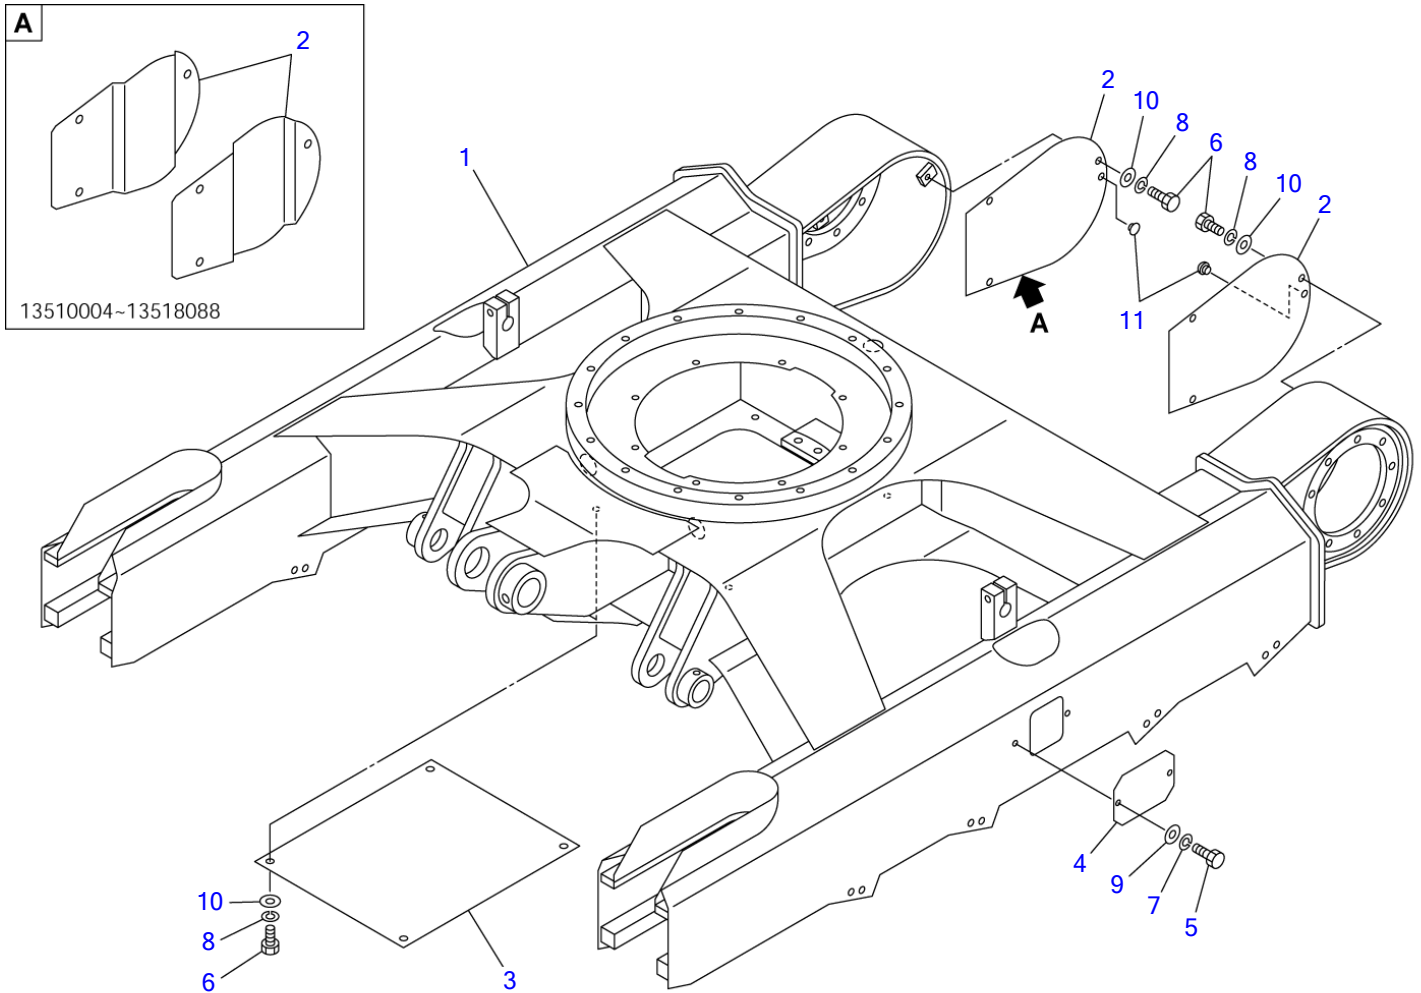

# TAKEUCHI

Item	Part number	Description	INDEX				
			Q'ty	Chan.	Serial No.	Serv.	Remarks
1		UNDERCARRIAGE					
2		TURNTABLE & CONTROL LEVER					
3		ENGINE & ELECTRICAL SYSTEM					
4		HYDRAULIC PIPNG & TANK					
5		COVER & CAB					
6		HOE ATTACHMENT					
7		DECAL & TOOL					
8		HYDRAULIC DEVICE					
10		ENGINE 3TNE88-(E)TB(1)					
		ENGINE 3TNV88-QTB,QTB1					
		ENGINE 3TNV88-QTB2					
		2007.5.31					

TB135 Book No. BG4Z010 S/N 13510004-  
LOWER FRAME

G4A011

S-1/12

**LOWER FRAME**

Item	Part number	Description	Q'ty	Chan.	Serial No.	Serv.	Remarks
		FRAME ASSY, lower					X03710-11000-1
1	X *****	FRAME	1				
2	<b>0471001400</b>	COVER	2	(L)	13510004~13518088		
	<b>0351006010</b>	COVER	2		13518089~		
3	<b>0431003600</b>	COVER	1				
4	<b>0331018600</b>	COVER	2				
5	<b>1100040816</b>	BOLT	4				
6	<b>1100041020</b>	BOLT	10				
7	<b>1140020008</b>	WASHER, spring	4				
8	<b>1140020010</b>	WASHER, spring	10				
9	<b>1141110008</b>	WASHER	4				
10	<b>1141110010</b>	WASHER	10				
11	<b>1652533019</b>	CAP	2		13518089~		
	<b>G4a011</b>						

G4A112

S=1/6

**CRAWLER BELT (with rubber pads)**

Item	Part number	Description	Q'ty	Chan.	Serial No.	Serv.	Remarks
0	<b>1914054400</b>	BELT ASSY, steel crawler (with rubber pads)	2				
1	<b>1914054300</b>	▪ BELT, steel crawler	1				
7	<b>1914400400</b>	▪ PAD, rubber	43				
8	<b>1130020012</b>	▪ ▪ NUT	2				
9	<b>1140020012</b>	▪ ▪ WASHER, spring	2				
	<b>G4a113</b>						